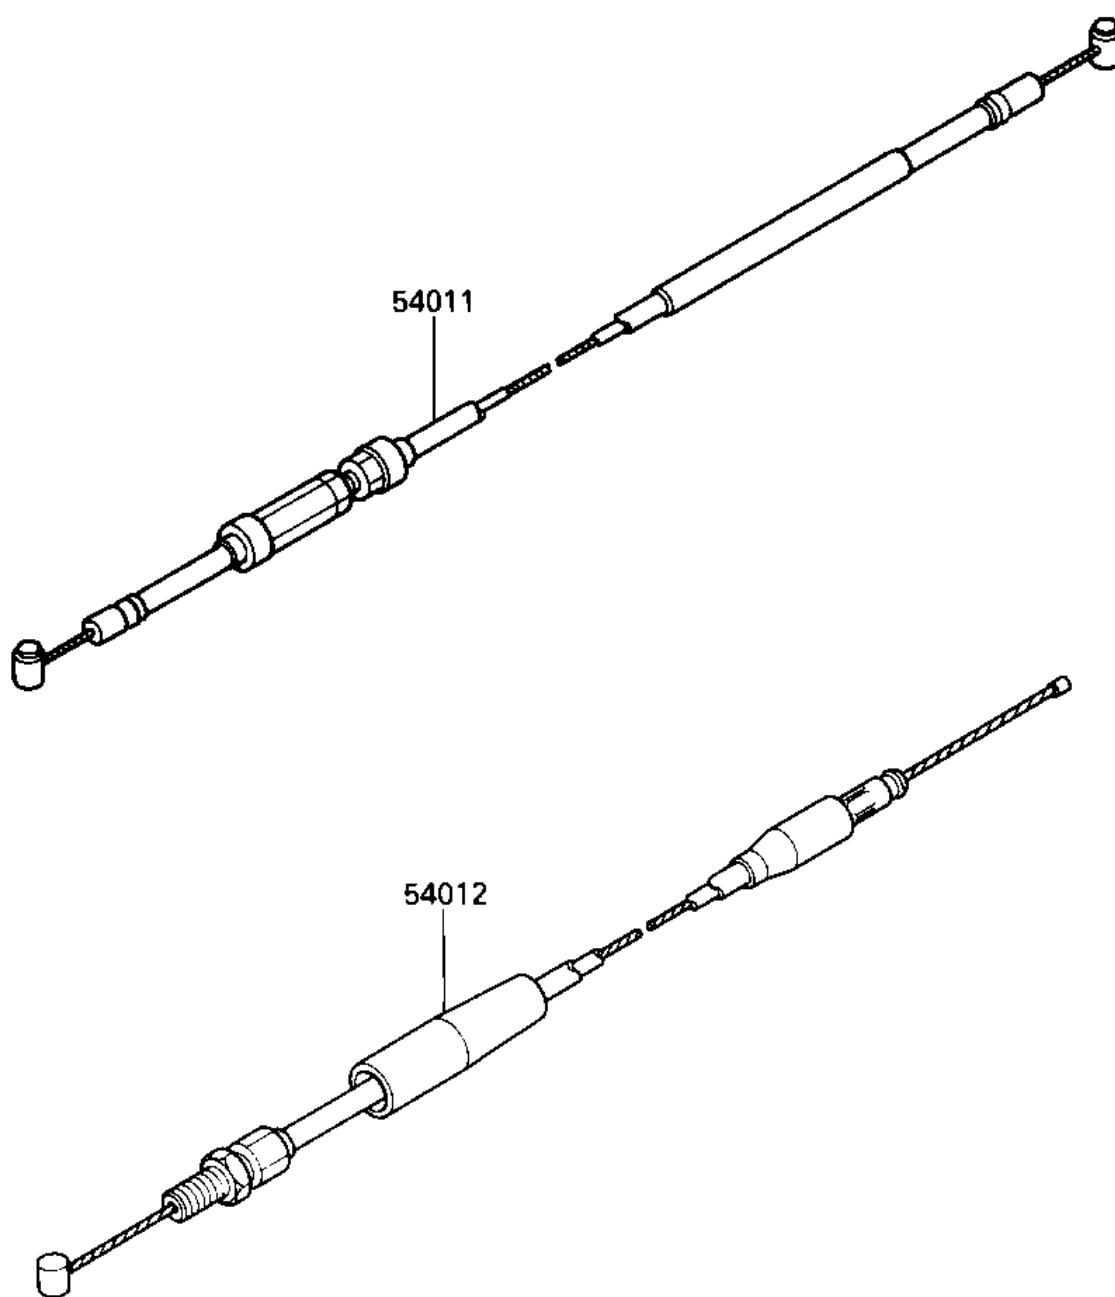

1987 KX500

PARTS DIAGRAM

CABLES

F2540-0272

1987 KX500

PARTS LIST

CABLES

Kawasaki

Let the Good Times Roll®

ITEM NAME

PART NUMBER

QUANTITY
