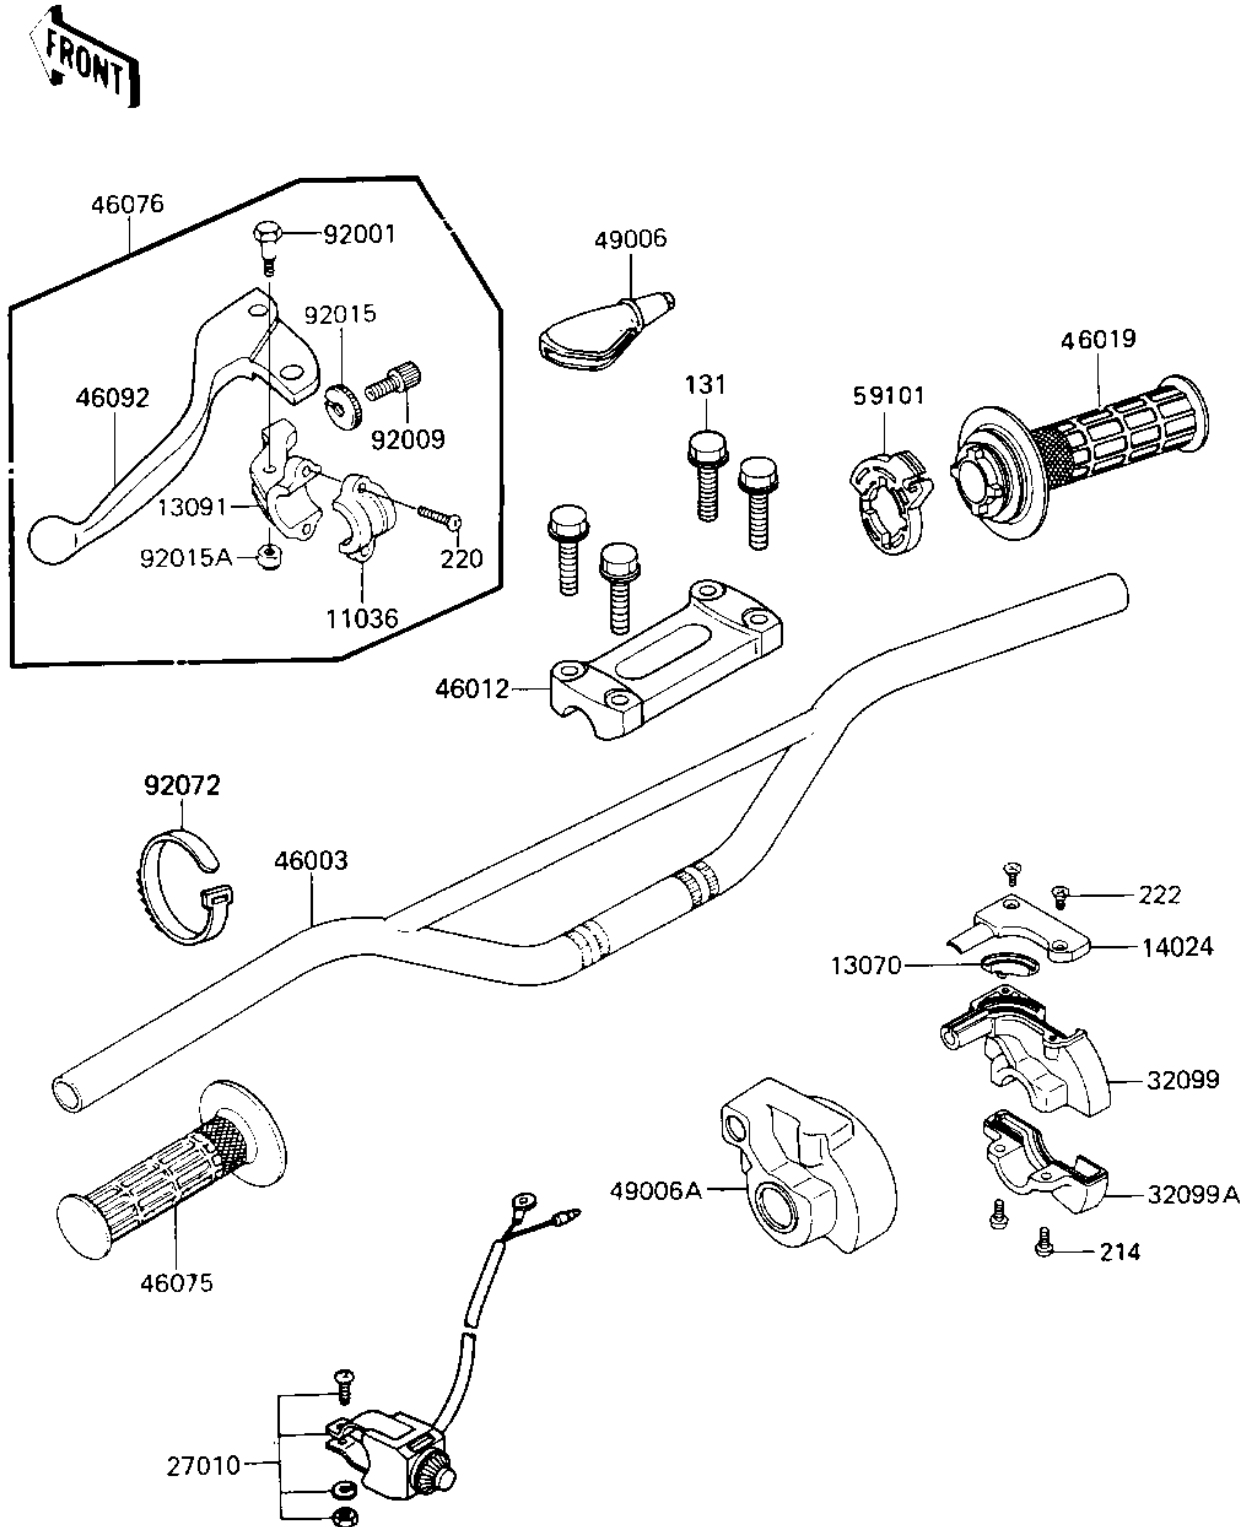

# 1987 KX500

## PARTS DIAGRAM

### HANDLEBAR

F2310-0402

## PARTS LIST HANDLEBAR

**ITEM NAME**

**PART NUMBER**

**QUANTITY**

---