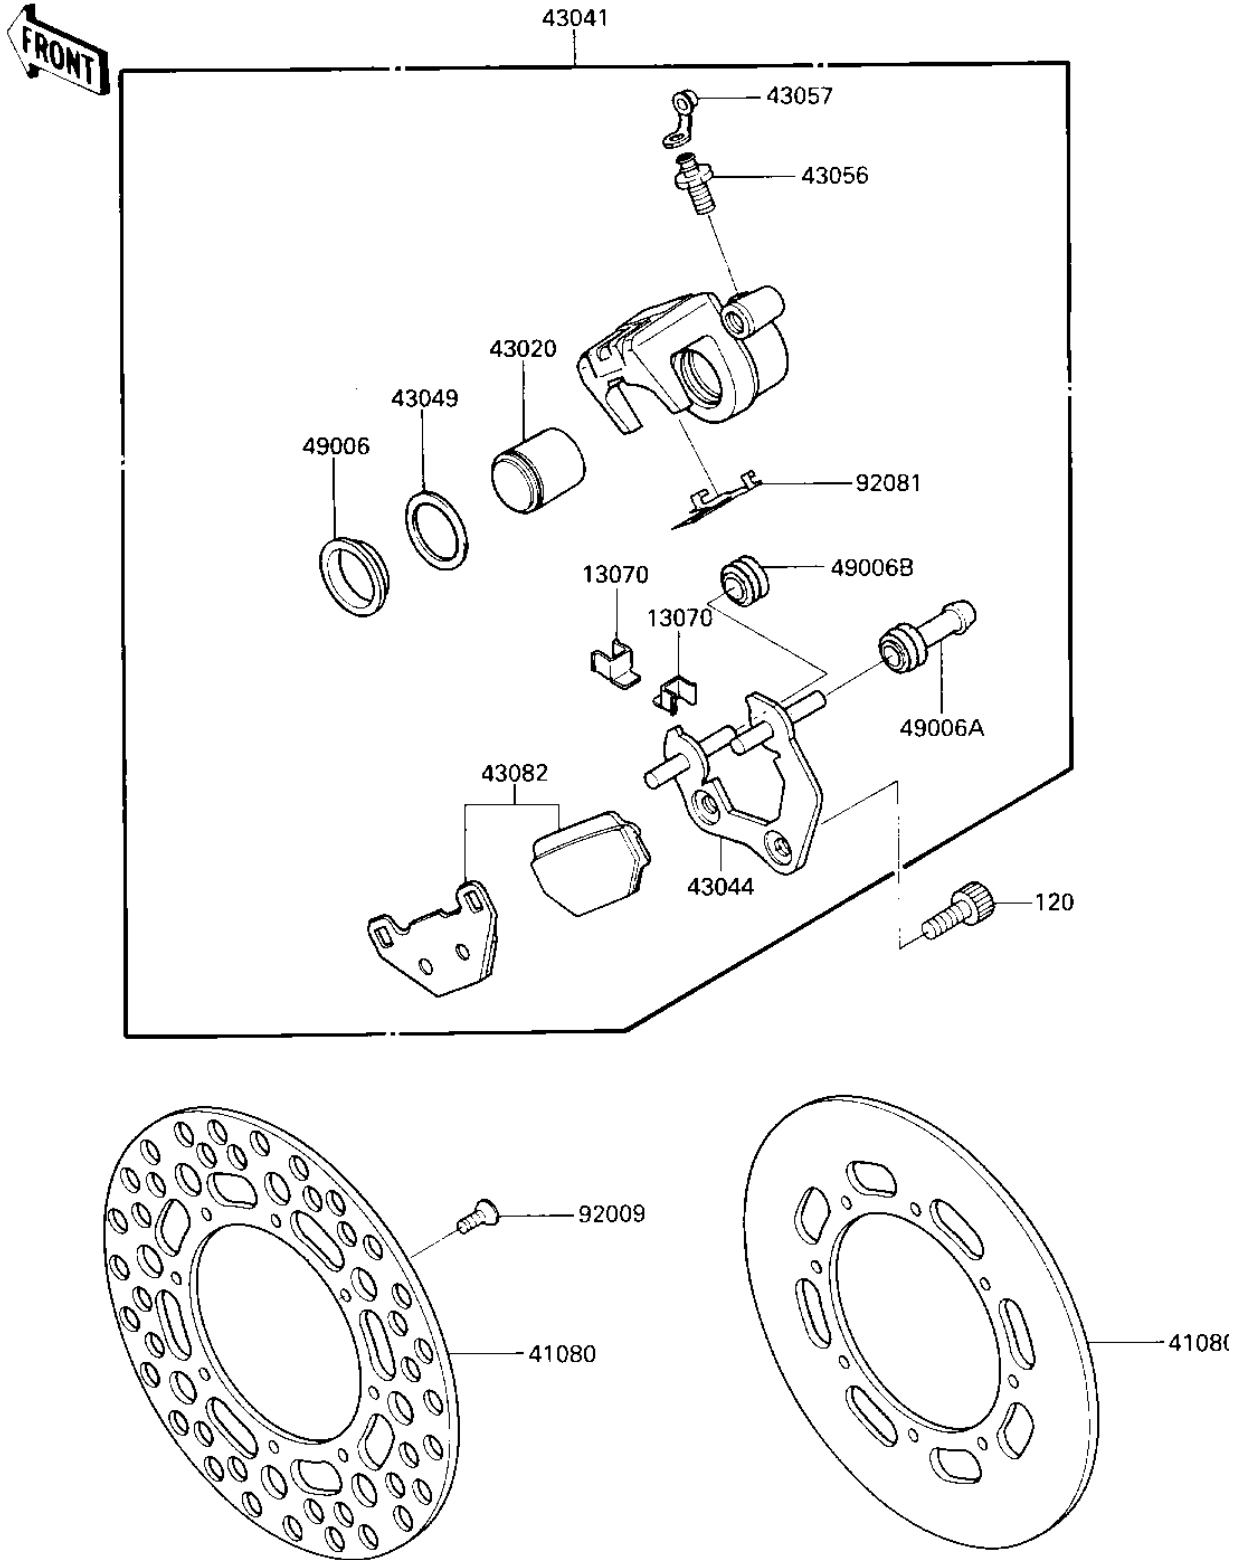

1987 KX500

PARTS DIAGRAM

REAR BRAKE

F2294-0039

1987 KX500

PARTS LIST

REAR BRAKE

Kawasaki

Let the Good Times Roll®

ITEM NAME

PART NUMBER

QUANTITY
