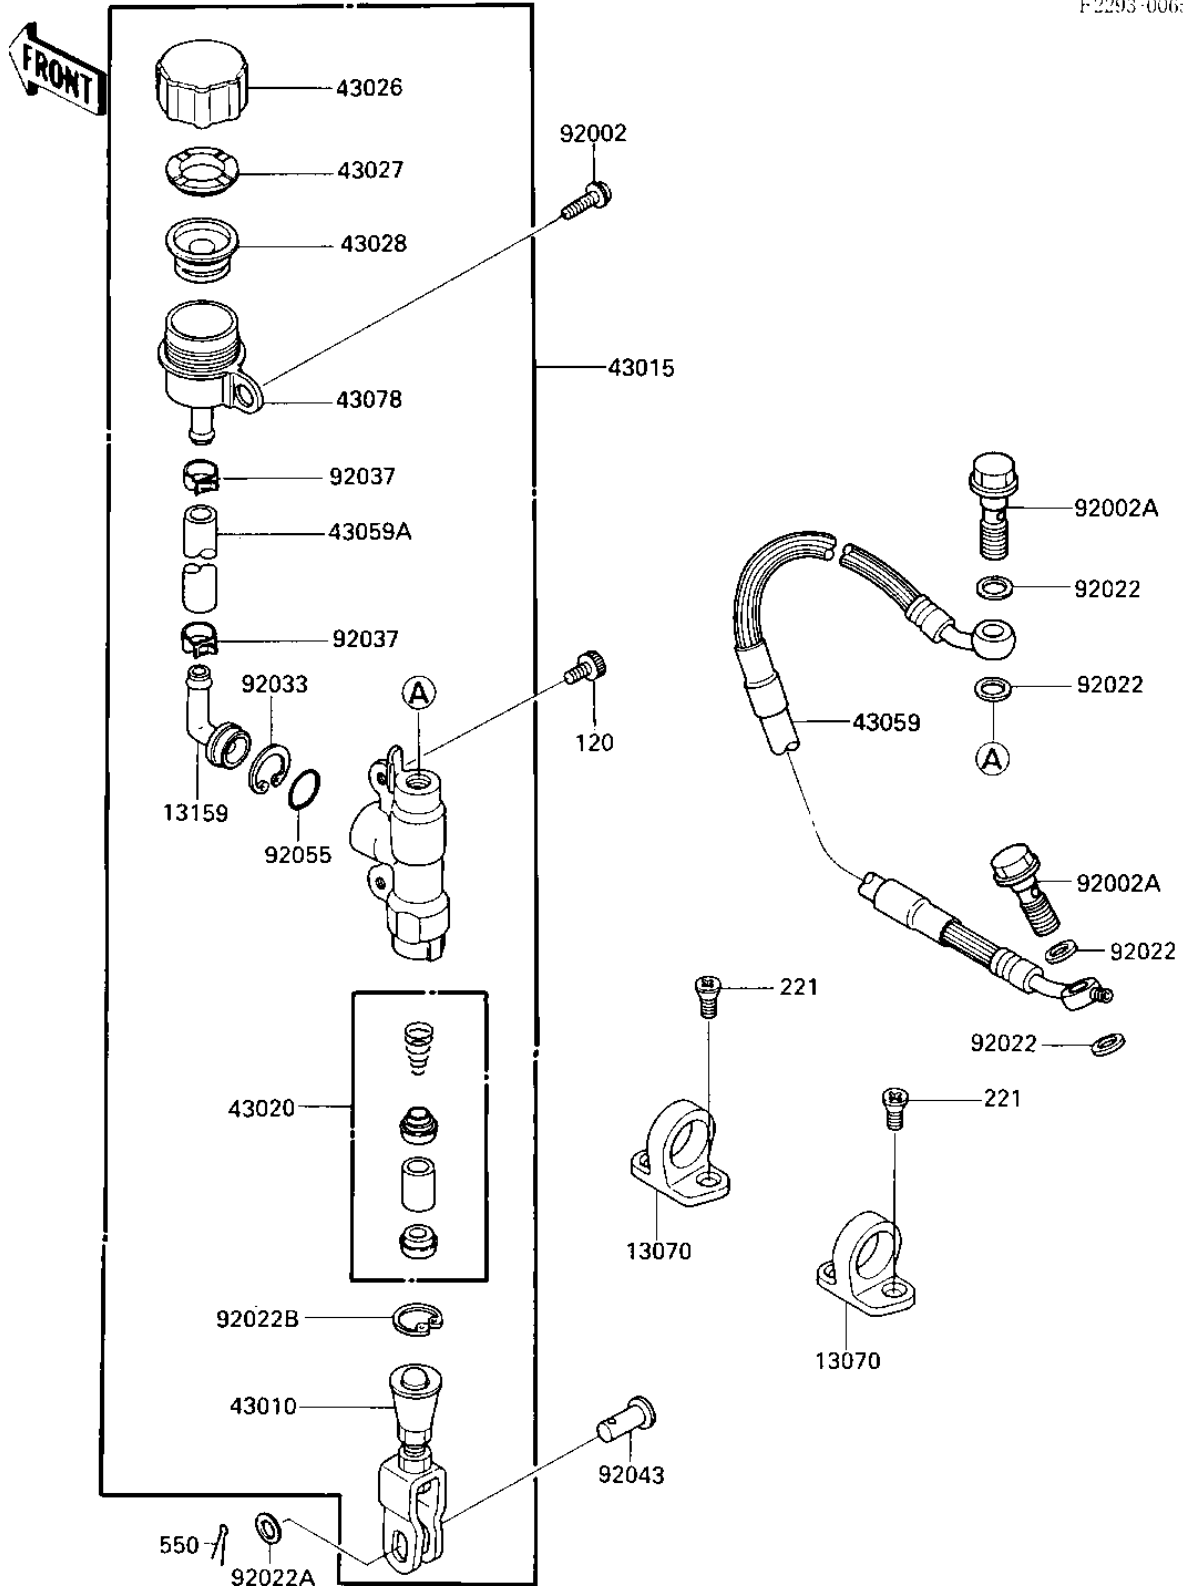

1987 KX500

PARTS DIAGRAM

REAR MASTER CYLINDER

F2293-0065

1987 KX500

PARTS LIST

REAR MASTER CYLINDER

ITEM NAME

PART NUMBER

QUANTITY
