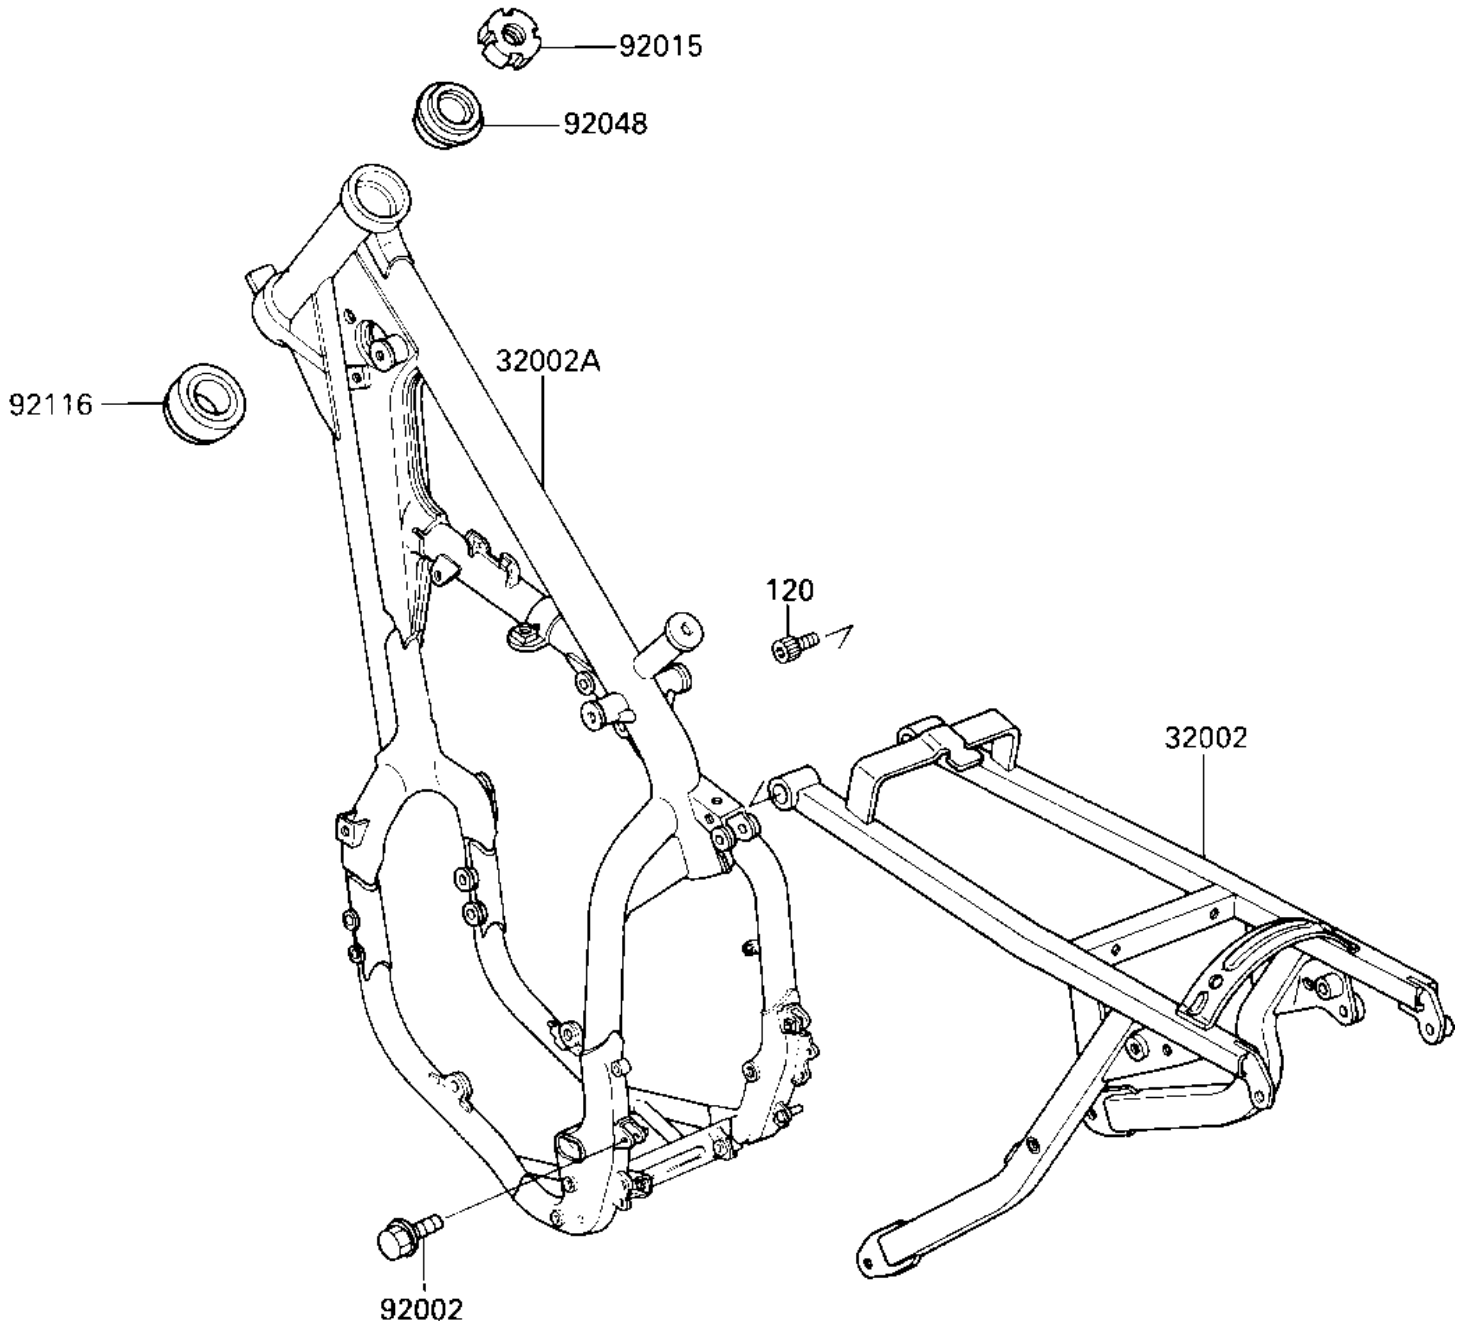

1987 KX500

PARTS DIAGRAM

FRAME

F2120-0305

1987 KX500

PARTS LIST

FRAME

Kawasaki

Let the Good Times Roll®

ITEM NAME

PART NUMBER

QUANTITY
