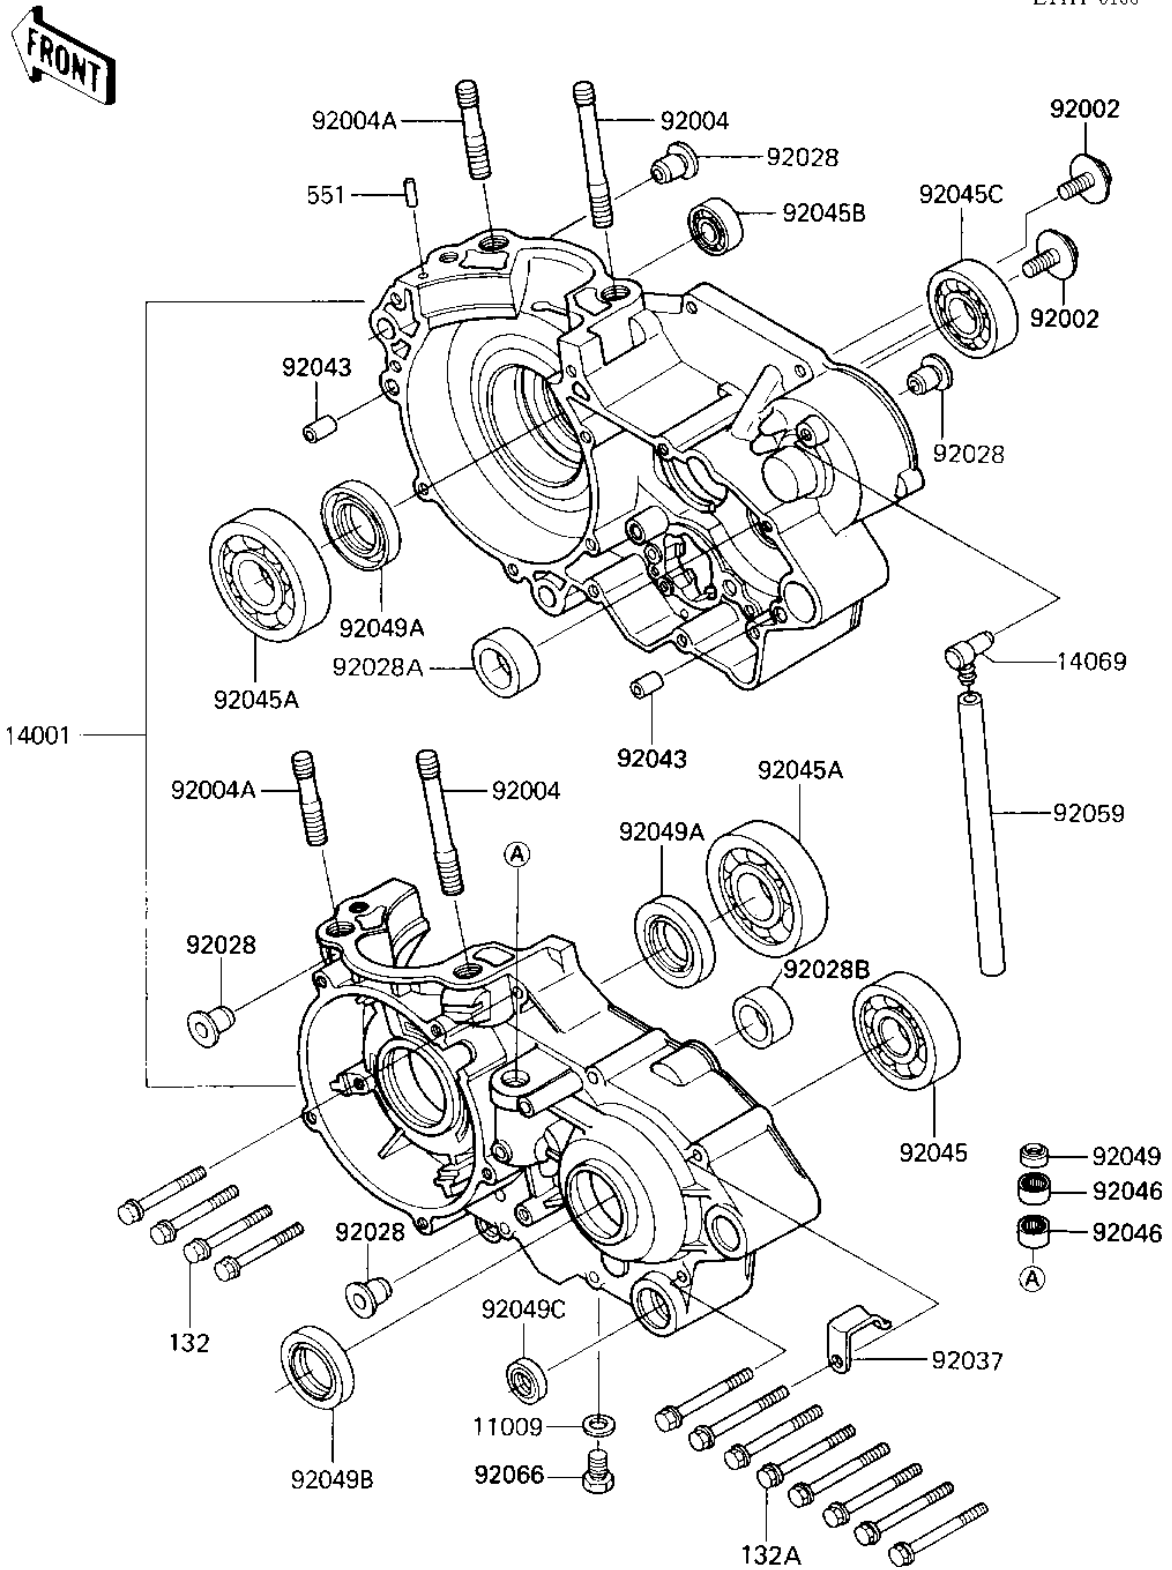

1987 KX500

PARTS DIAGRAM

CRANKCASE

E1411-0166

1987 KX500

PARTS LIST CRANKCASE

ITEM NAME

PART NUMBER

QUANTITY
