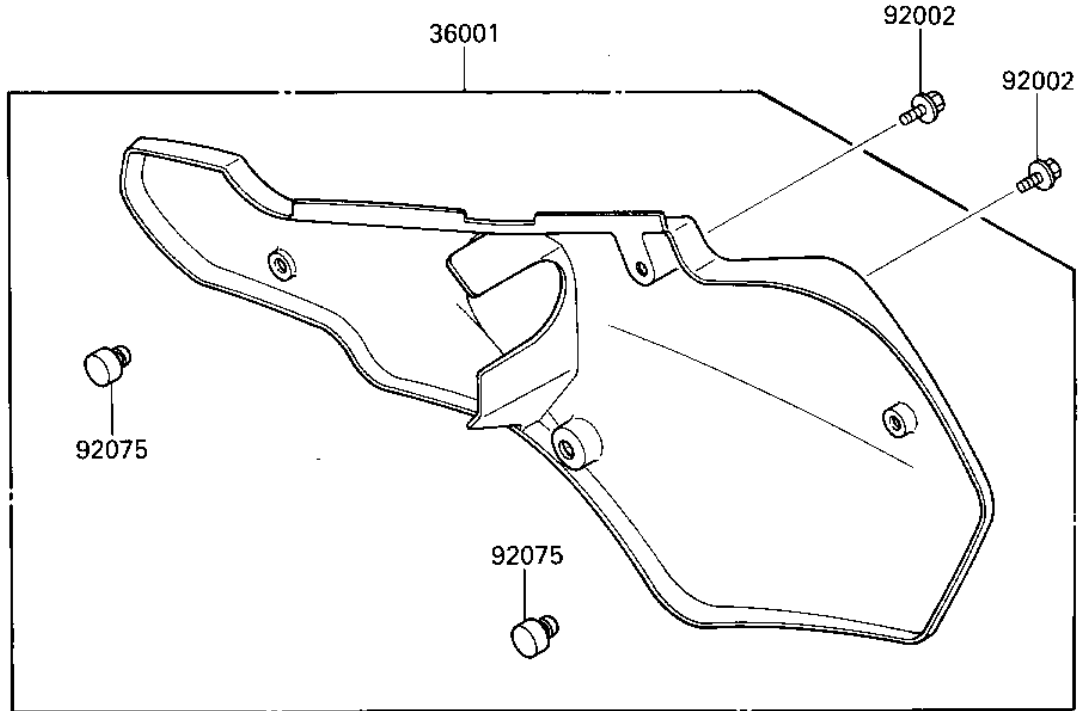

# 1987 KX125

## PARTS DIAGRAM

### SIDE COVERS

F2610-0340

## PARTS LIST SIDE COVERS

ITEM NAME	PART NUMBER	QUANTITY
COVER-SIDE,RH,L.GREEN (Ref # 36001)	36001-1345-AC	1
COVER-SIDE,LH,L.GREEN (Ref # 36002)	36002-5310-6W	1
BOLT (Ref # 92002)	92150-1506	4
DAMPER,SIDE COVER (Ref # 92075)	92075-1598	2