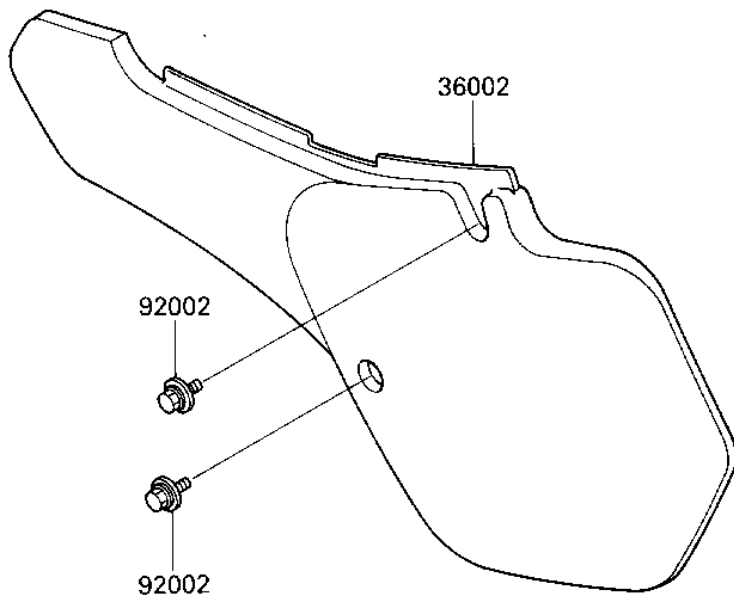

# 1987 KX125

## PARTS DIAGRAM

### SIDE COVERS

F2610-0340

## PARTS LIST SIDE COVERS

ITEM NAME	PART NUMBER	QUANTITY
COVER-SIDE,RH,L.GREEN (Ref # 36001)	36001-1345-AC	1
COVER-SIDE,LH,L.GREEN (Ref # 36002)	36002-5310-6W	1
BOLT (Ref # 92002)	92150-1506	4
DAMPER,SIDE COVER (Ref # 92075)	92075-1598	2