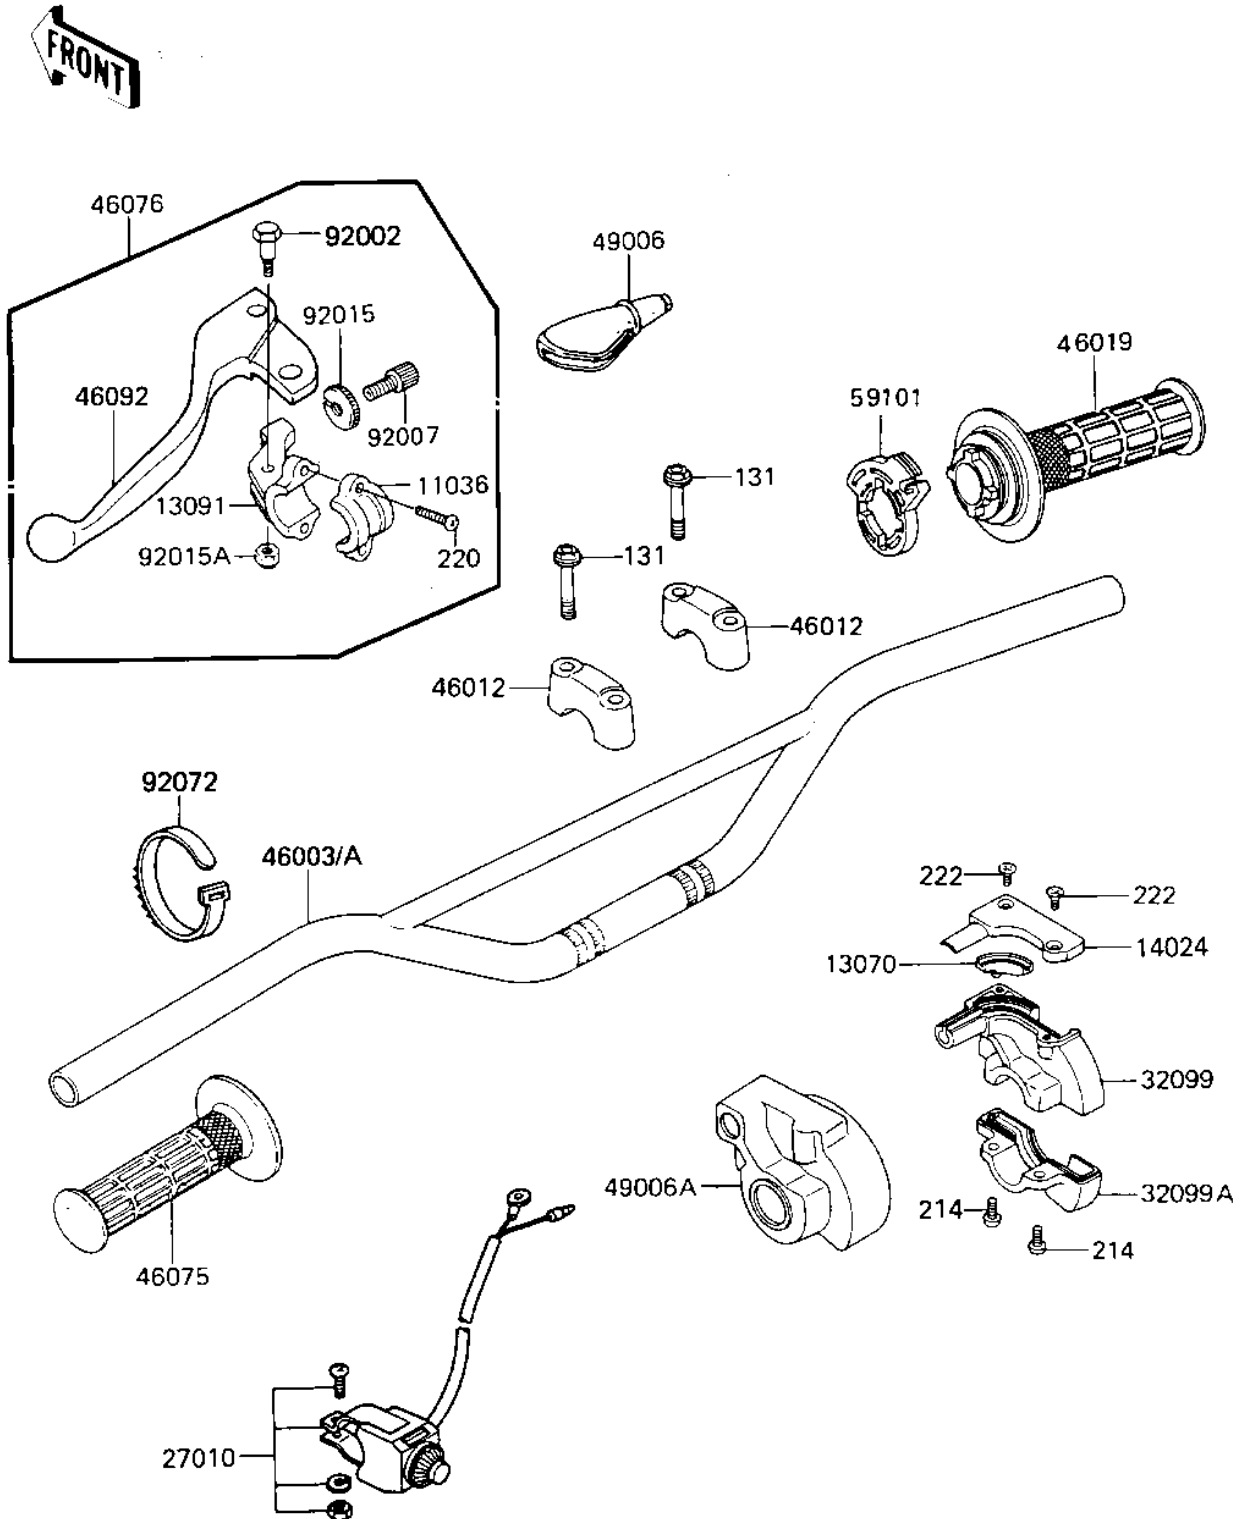

1987 KX125

PARTS DIAGRAM

HANDLEBAR

Kawasaki

Let the Good Times Roll®

F2310-0402

1987 KX125

PARTS LIST HANDLEBAR

ITEM NAME

PART NUMBER

QUANTITY
