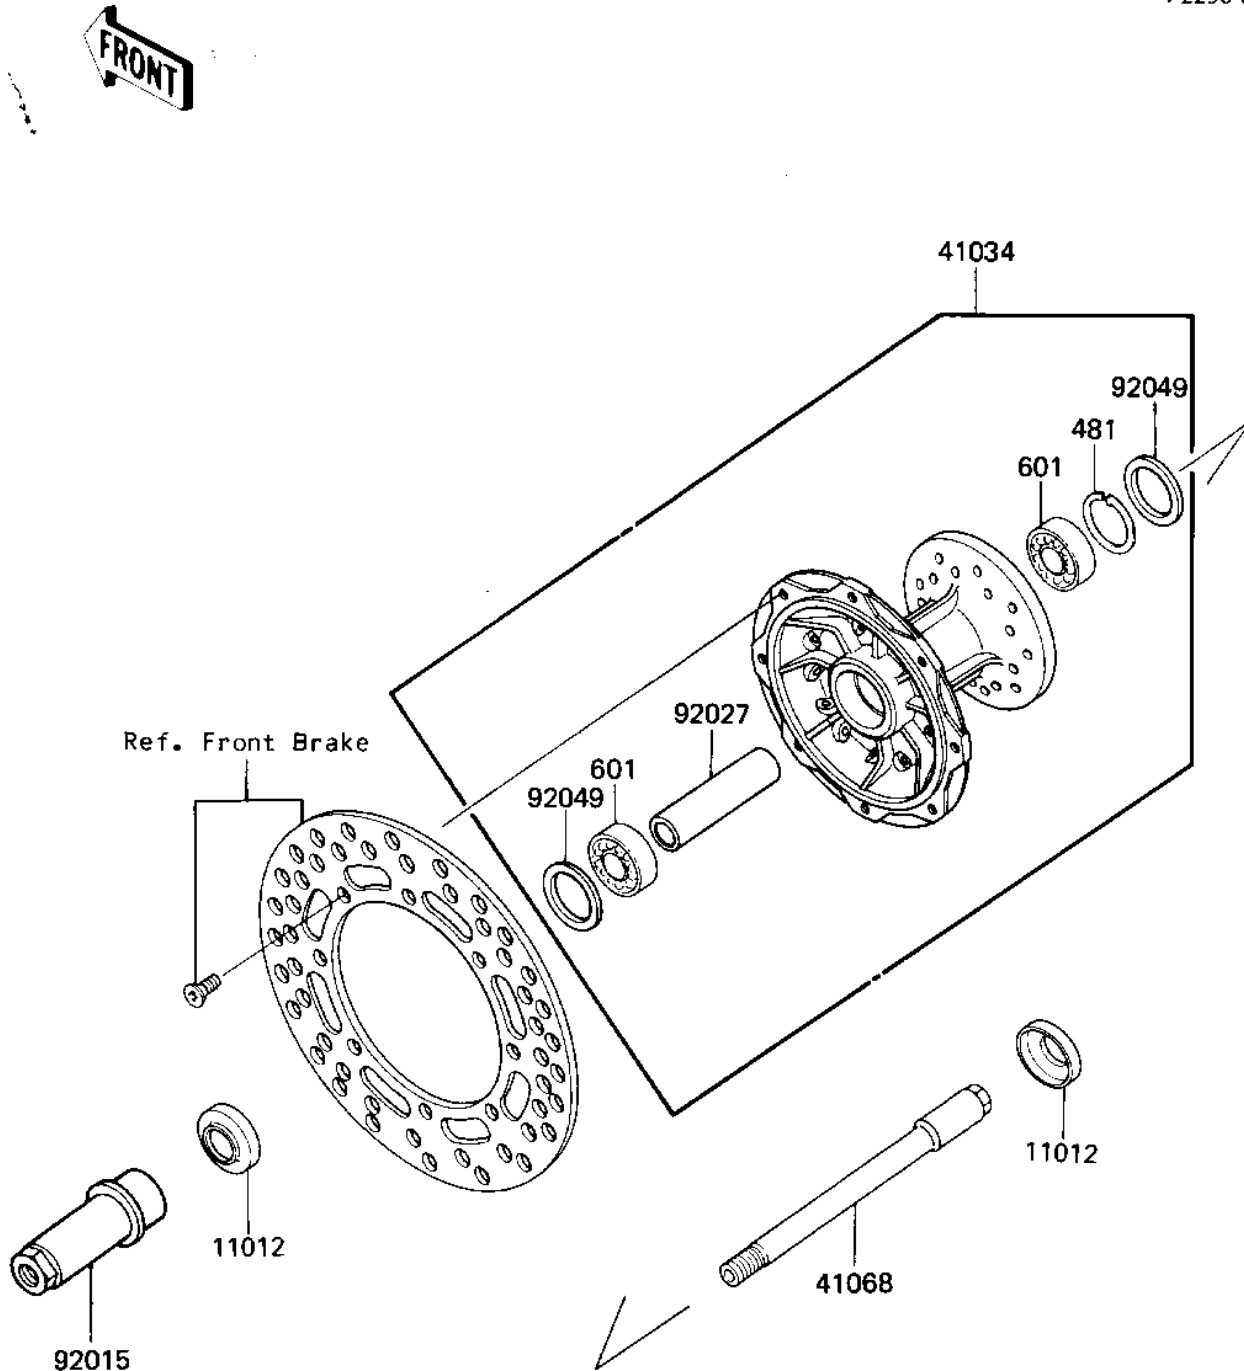

1987 KX125

PARTS DIAGRAM

FRONT HUB

F2230-0125

1987 KX125

PARTS LIST FRONT HUB

ITEM NAME

PART NUMBER

QUANTITY
