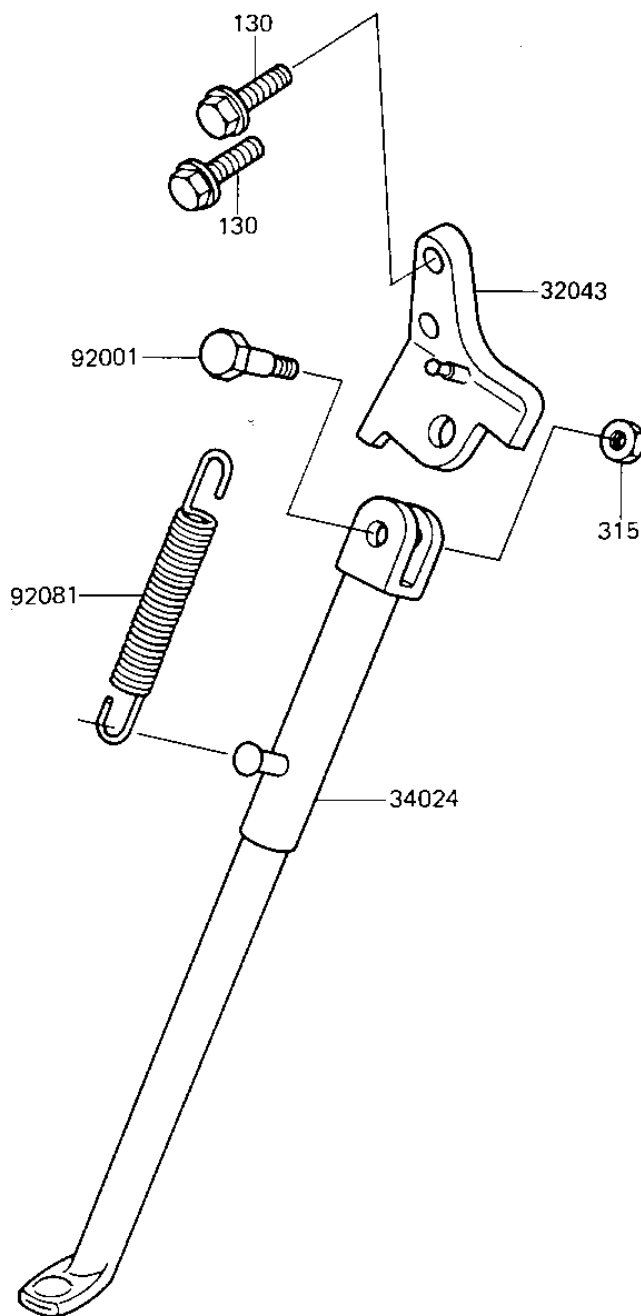

1987 KX125

PARTS DIAGRAM

STAND

Kawasaki

Let the Good Times Roll®

F-2190-0175