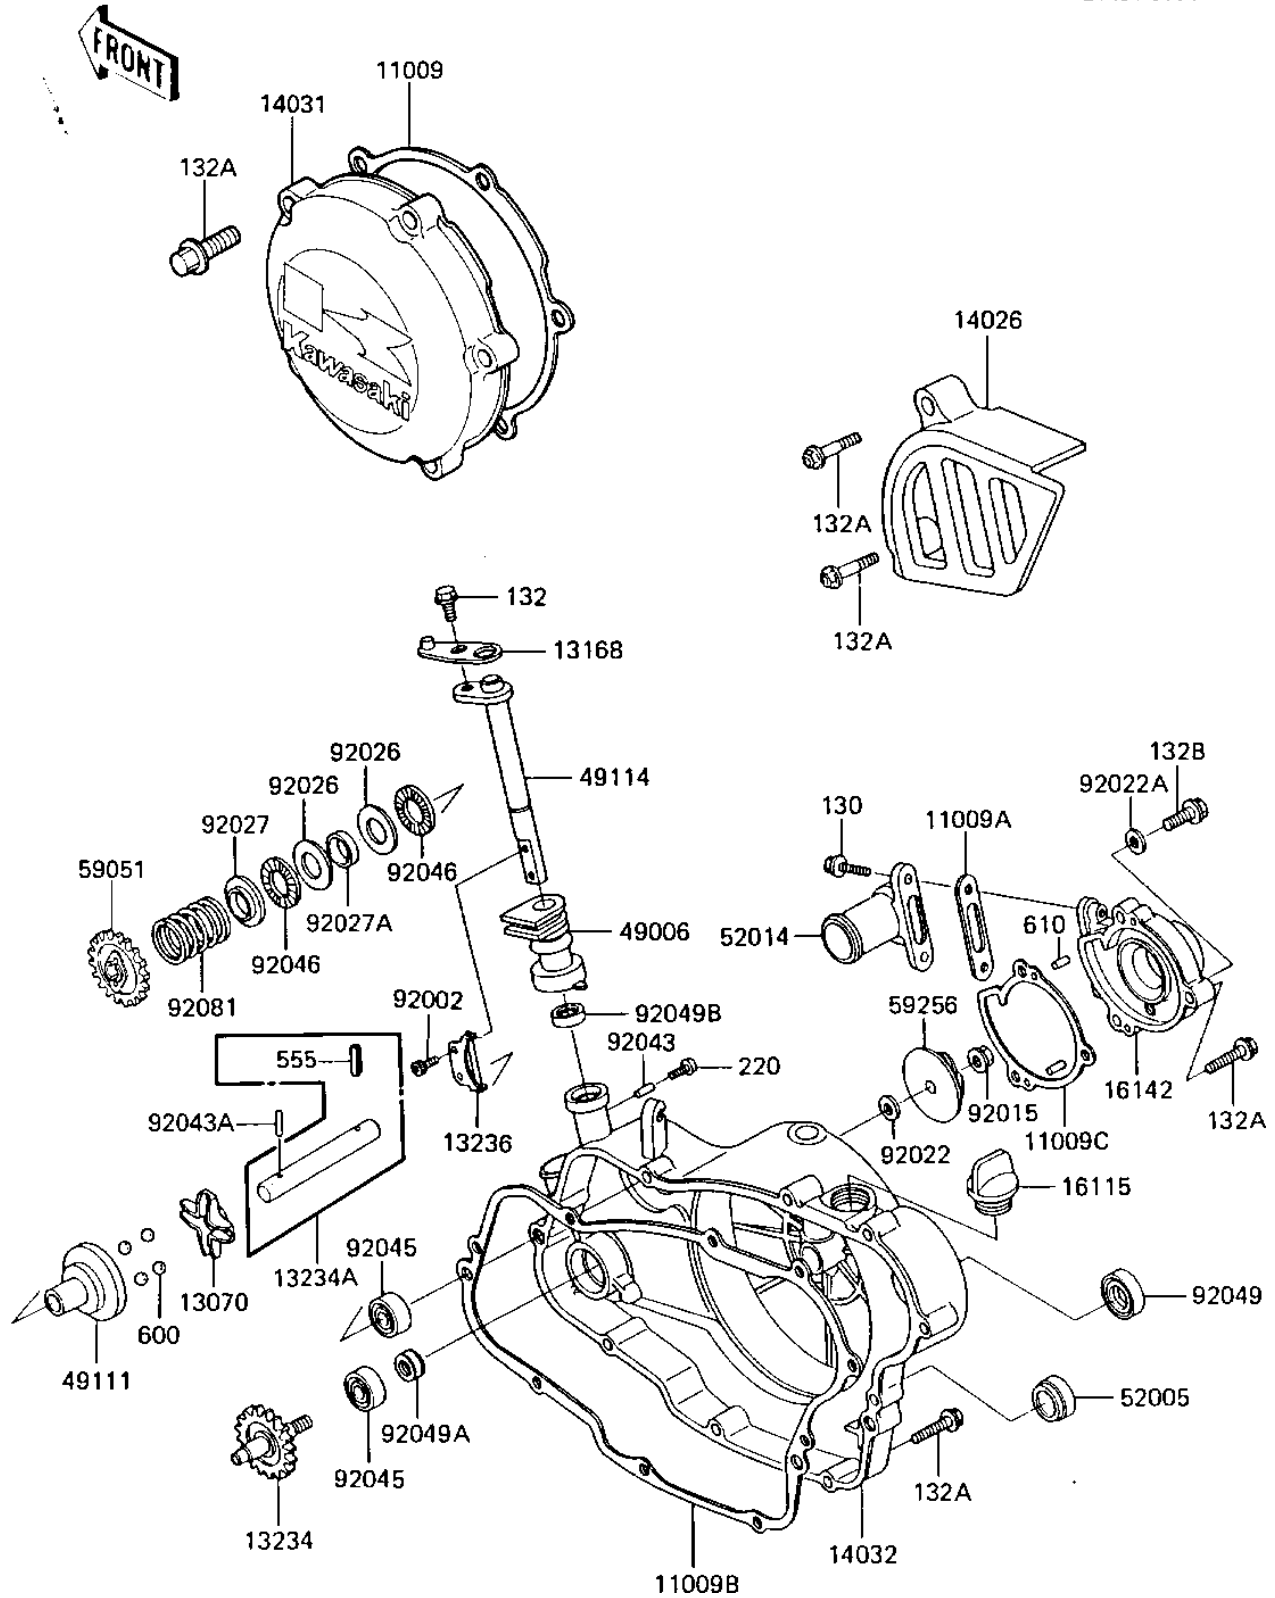

1987 KX125

PARTS DIAGRAM

ENGINE COVERS/WATER PUMP

E1431-0164

1987 KX125

PARTS LIST

ENGINE COVERS/WATER PUMP

ITEM NAME	PART NUMBER	QUANTITY
GASKET,GENERATOR COVE (Ref # 11009)	11009-1266	1
GASKET,ELBOW (Ref # 11009A)	11009-1952	1
GASKET,CLUTCH COVER (Ref # 11009B)	11009-1453	1
GASKET,WATER PUMP COV (Ref # 11009C)	11009-1998	1
GUIDE (Ref # 13070)	13070-1122	1
LEVER,GOVERNOR (Ref # 13168)	13168-1248	1
SHAFT-COMP,WATER PUMP (Ref # 13234)	13234-1053	1
SHAFT-COMP,GOVERNOR (Ref # 13234A)	13234-1059	1
LEVER-COMP,PUMP (Ref # 13236)	13236-1250	1
COVER-CHAIN (Ref # 14026)	14026-1119	1
COVER-GENERATOR (Ref # 14031)	14031-1207	1
COVER-CLUTCH (Ref # 14032)	14032-1177	1
FILLER,OIL (Ref # 16115)	16115-018	1
COVER-PUMP,WATER (Ref # 16142)	16142-1058	1
BOOT,GOVERNOR (Ref # 49006)	49006-1171	1
HOLDER-GOVERNOR WEIGH (Ref # 49111)	49111-1051	1
SHAFT-GOVERNOR (Ref # 49114)	49114-1051	1
GAUGE,OIL LEVEL (Ref # 52005)	52005-1055	1
ELBOW (Ref # 52014)	52014-1062	1
GEAR-SPUR,GOVERNOR,19 (Ref # 59051)	59051-1181	1
IMPELLER,WATER PUMP (Ref # 59256)	59256-1002	1
BOLT,SOCKET,4X8 (Ref # 92002)	92002-1403	2
NUT-6MM (Ref # 92015)	92015-1078	1
WASHER,6X14X2 (Ref # 92022)	92022-1393	1
WASHER,8.2X14X1 (Ref # 92022A)	92022-1488	1
SPACER,15X28X1 (Ref # 92026)	92026-1238	2
COLLAR (Ref # 92027)	92027-1838	1
COLLAR,15.2X17X4 (Ref # 92027A)	92027-1839	1
PIN,2X9.8 (Ref # 92043)	92043-1293	1