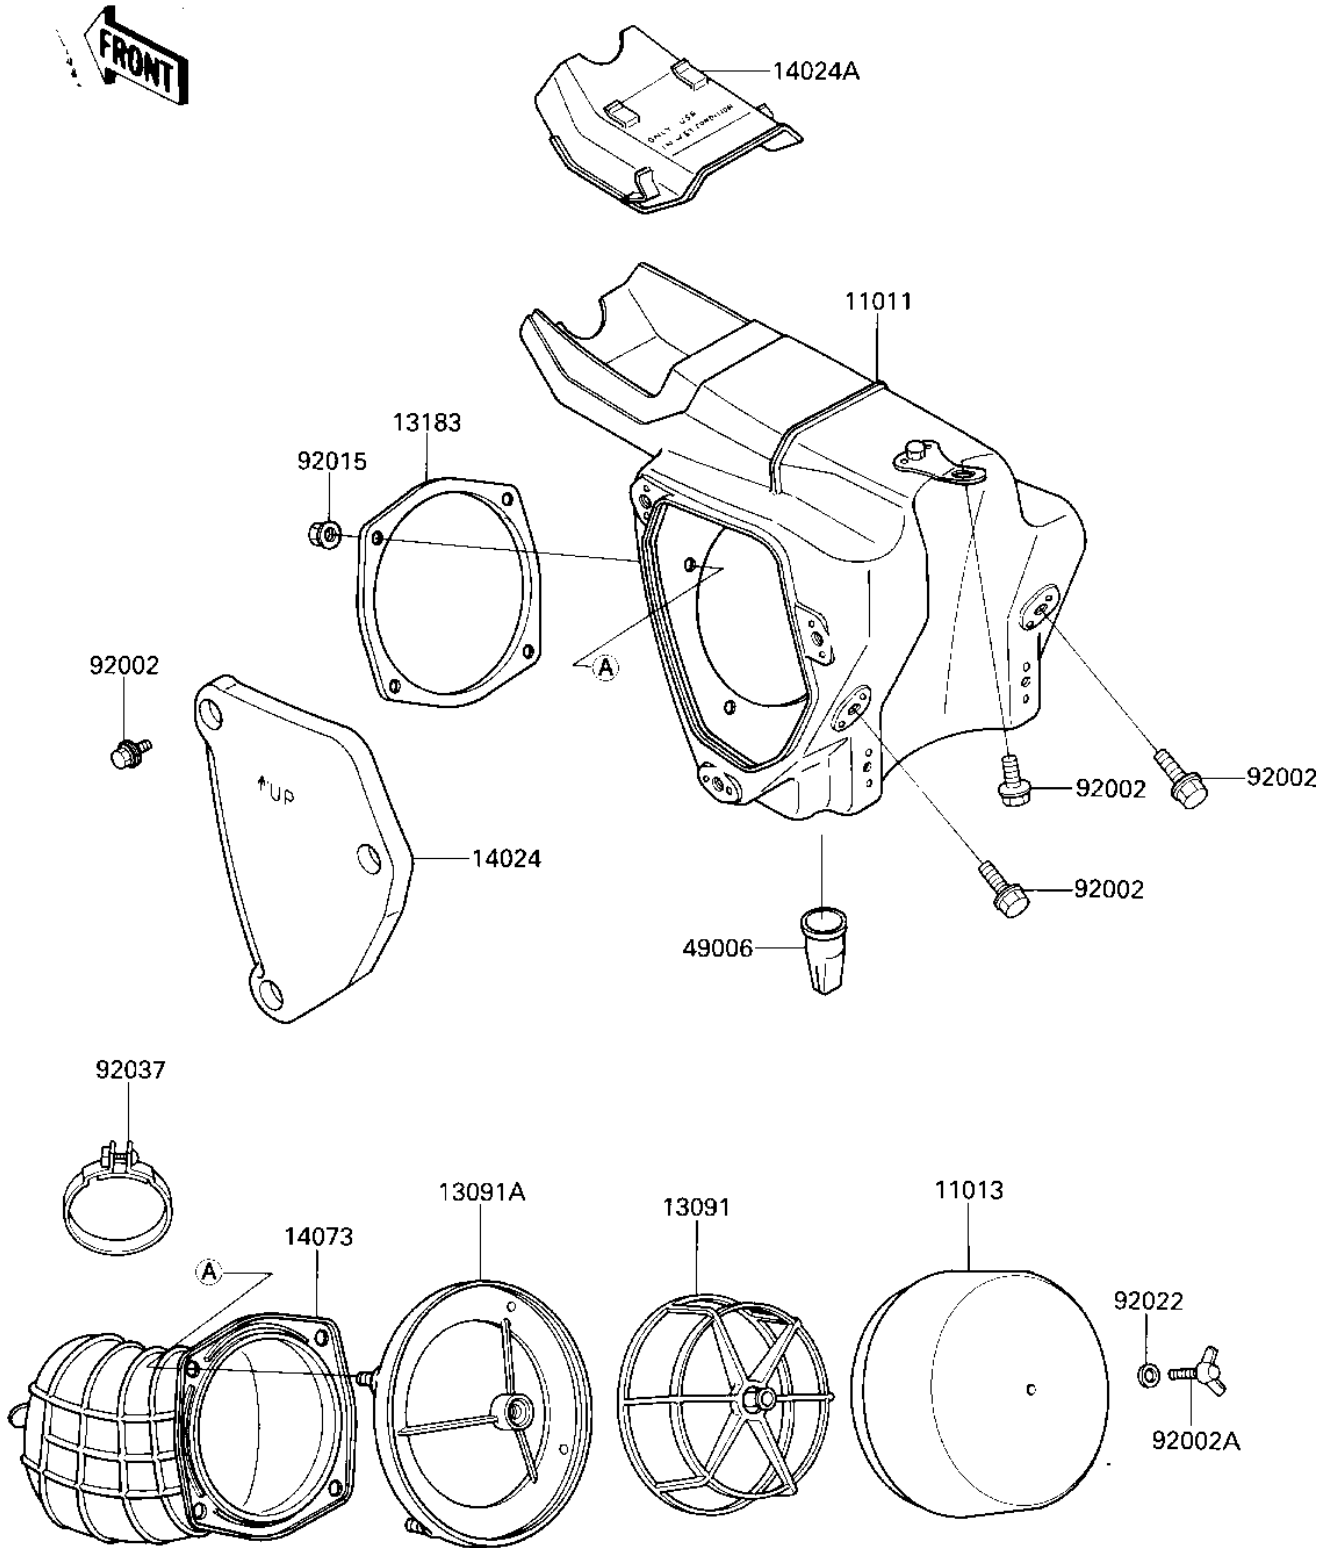

1987 KX125

PARTS DIAGRAM

AIR CLEANER

E1130-0225

1987 KX125

PARTS LIST AIR CLEANER

ITEM NAME	PART NUMBER	QUANTITY
CASE-AIR FILTER (Ref # 11011)	11011-1241	1
ELEMENT-AIR FILTER (Ref # 11013)	11013-1194	1
HOLDER,ELEMENT (Ref # 13091)	13091-1454	1
HOLDER (Ref # 13091A)	13091-1594	1
PLATE,DUCT FITTING (Ref # 13183)	13183-1046	1
COVER,AIR FILTER (Ref # 14024)	14024-1357	1
COVER,FILTER CASE (Ref # 14024A)	14024-1424	1
DUCT,AIR FILTER (Ref # 14073)	14073-1285	1
BOOT (Ref # 49006)	49006-1012	1
BOLT (Ref # 92002)	92150-1506	1
BOLT (Ref # 92002A)	92002-1719	1
NUT,FLANGED,5MM (Ref # 92015)	92015-1259	4
WASHER 6.5X20X1.6T (Ref # 92022)	92022-125	1
CLAMP (Ref # 92037)	92037-171	1