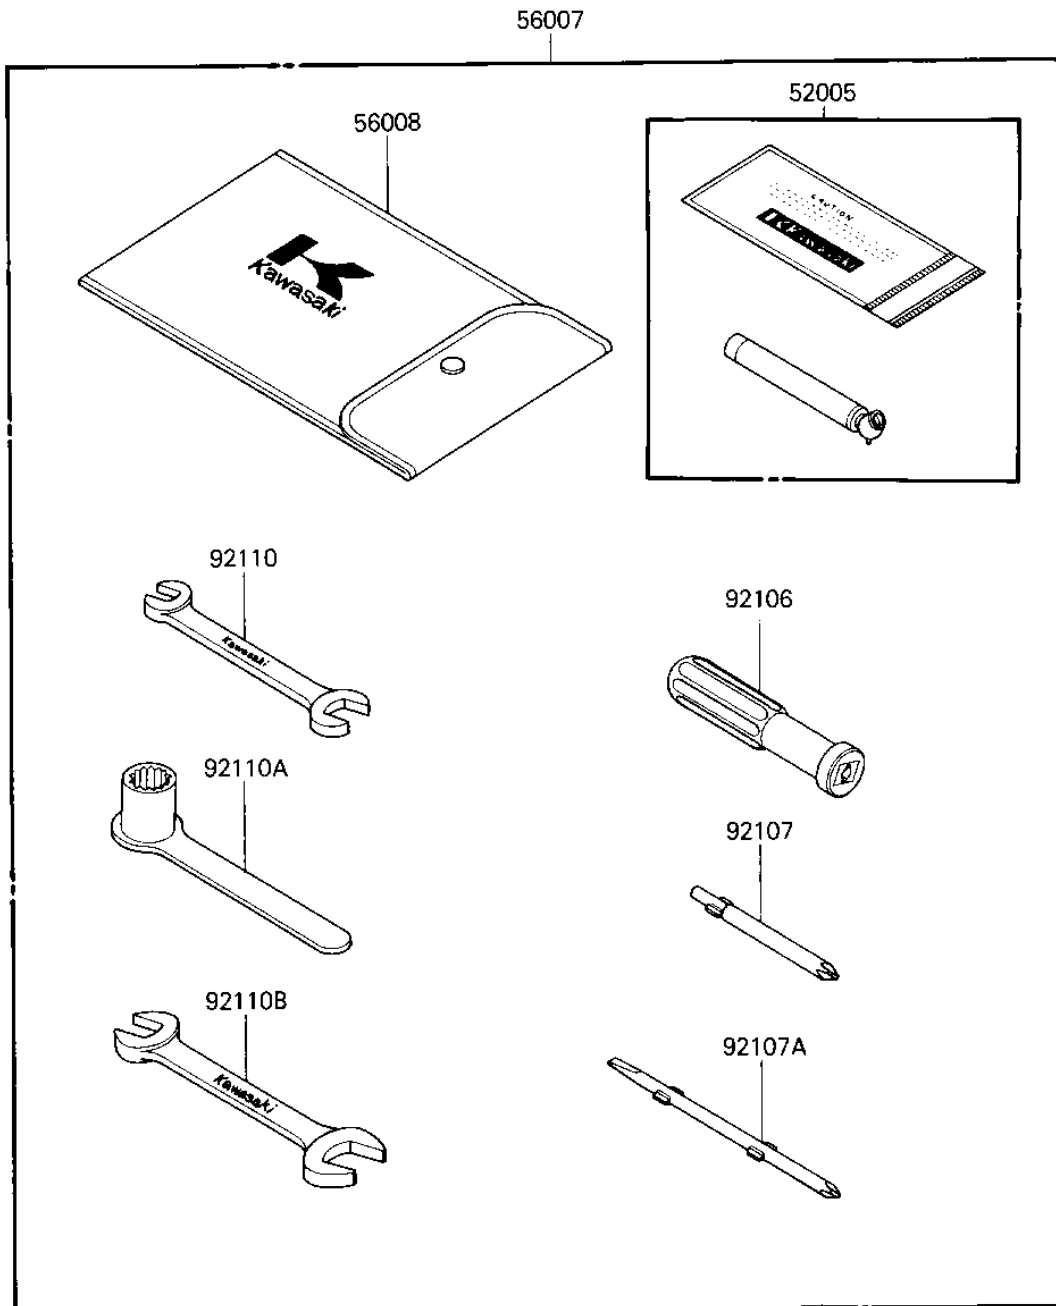

1987 Tecate

PARTS DIAGRAM

OWNER TOOLS

FZ81U-UZZ1

1987 Tecate

PARTS LIST
OWNER TOOLS

ITEM NAME

PART NUMBER

QUANTITY
