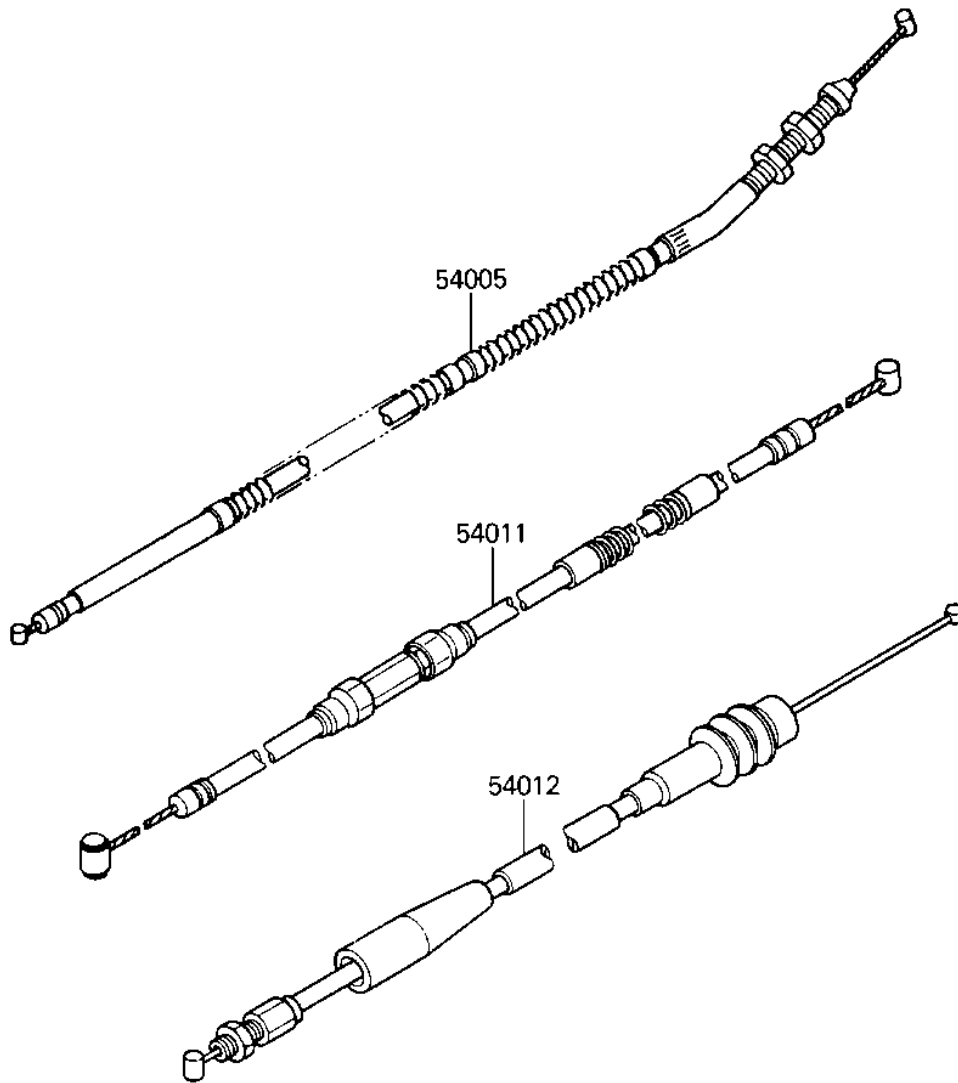

1987 Tecate

PARTS DIAGRAM

CABLES

1987 Tecate

PARTS LIST

CABLES

Kawasaki

Let the Good Times Roll®

ITEM NAME

PART NUMBER

QUANTITY
