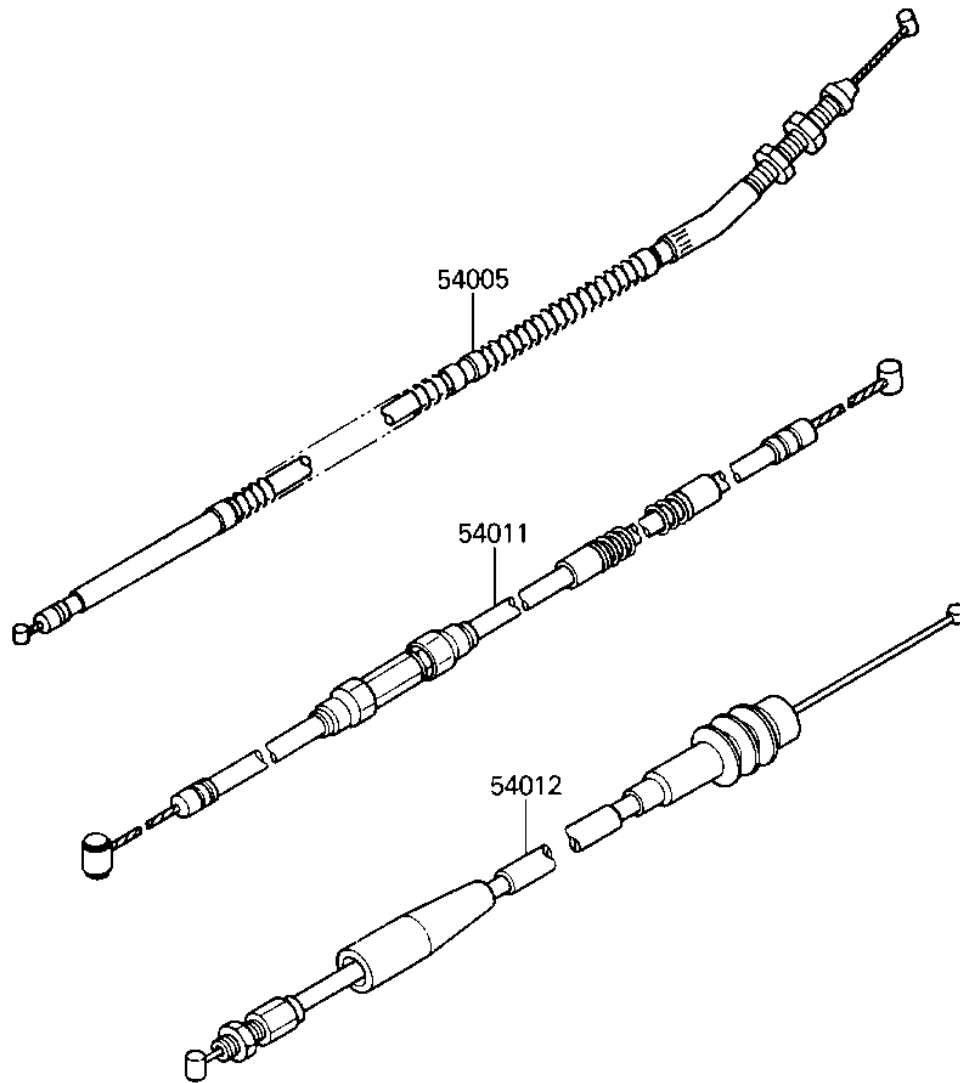

1987 Tecate

PARTS DIAGRAM

CABLES

1987 Tecate

PARTS LIST

CABLES

Kawasaki

Let the Good Times Roll®

ITEM NAME

PART NUMBER

QUANTITY
