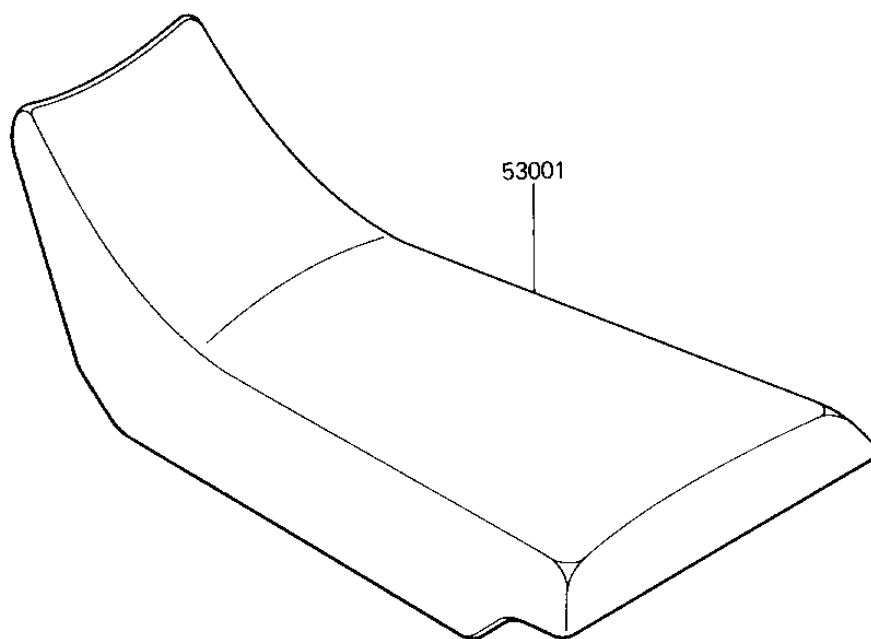

1987 Tecate

PARTS DIAGRAM

SEAT

Kawasaki

Let the Good Times Roll®

1-23 (1/8) 0007

53001

1987 Tecate

PARTS LIST

SEAT

Kawasaki

Let the Good Times Roll®

ITEM NAME

PART NUMBER

QUANTITY
