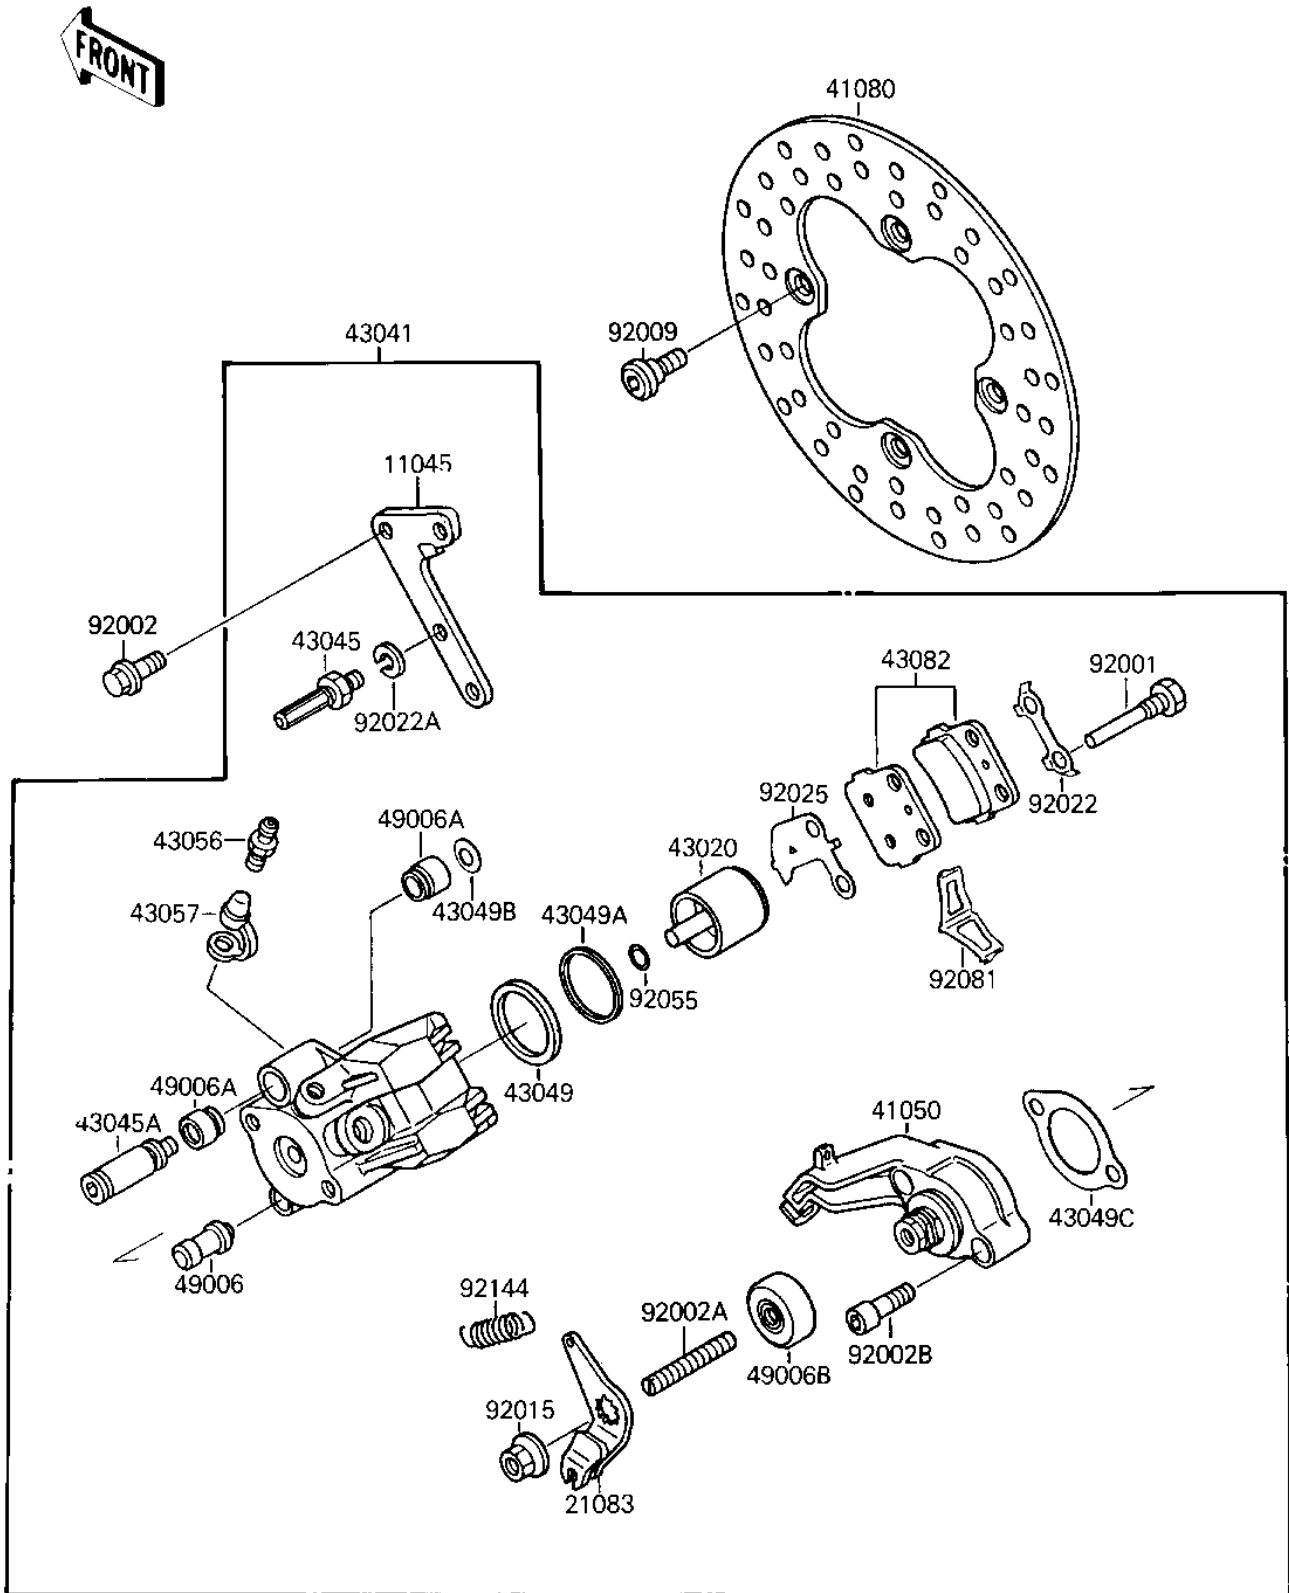

1987 Tecate

PARTS DIAGRAM

REAR BRAKE

12279007V

1987 Tecate

PARTS LIST

REAR BRAKE

Kawasaki

Let the Good Times Roll®

ITEM NAME

PART NUMBER

QUANTITY
