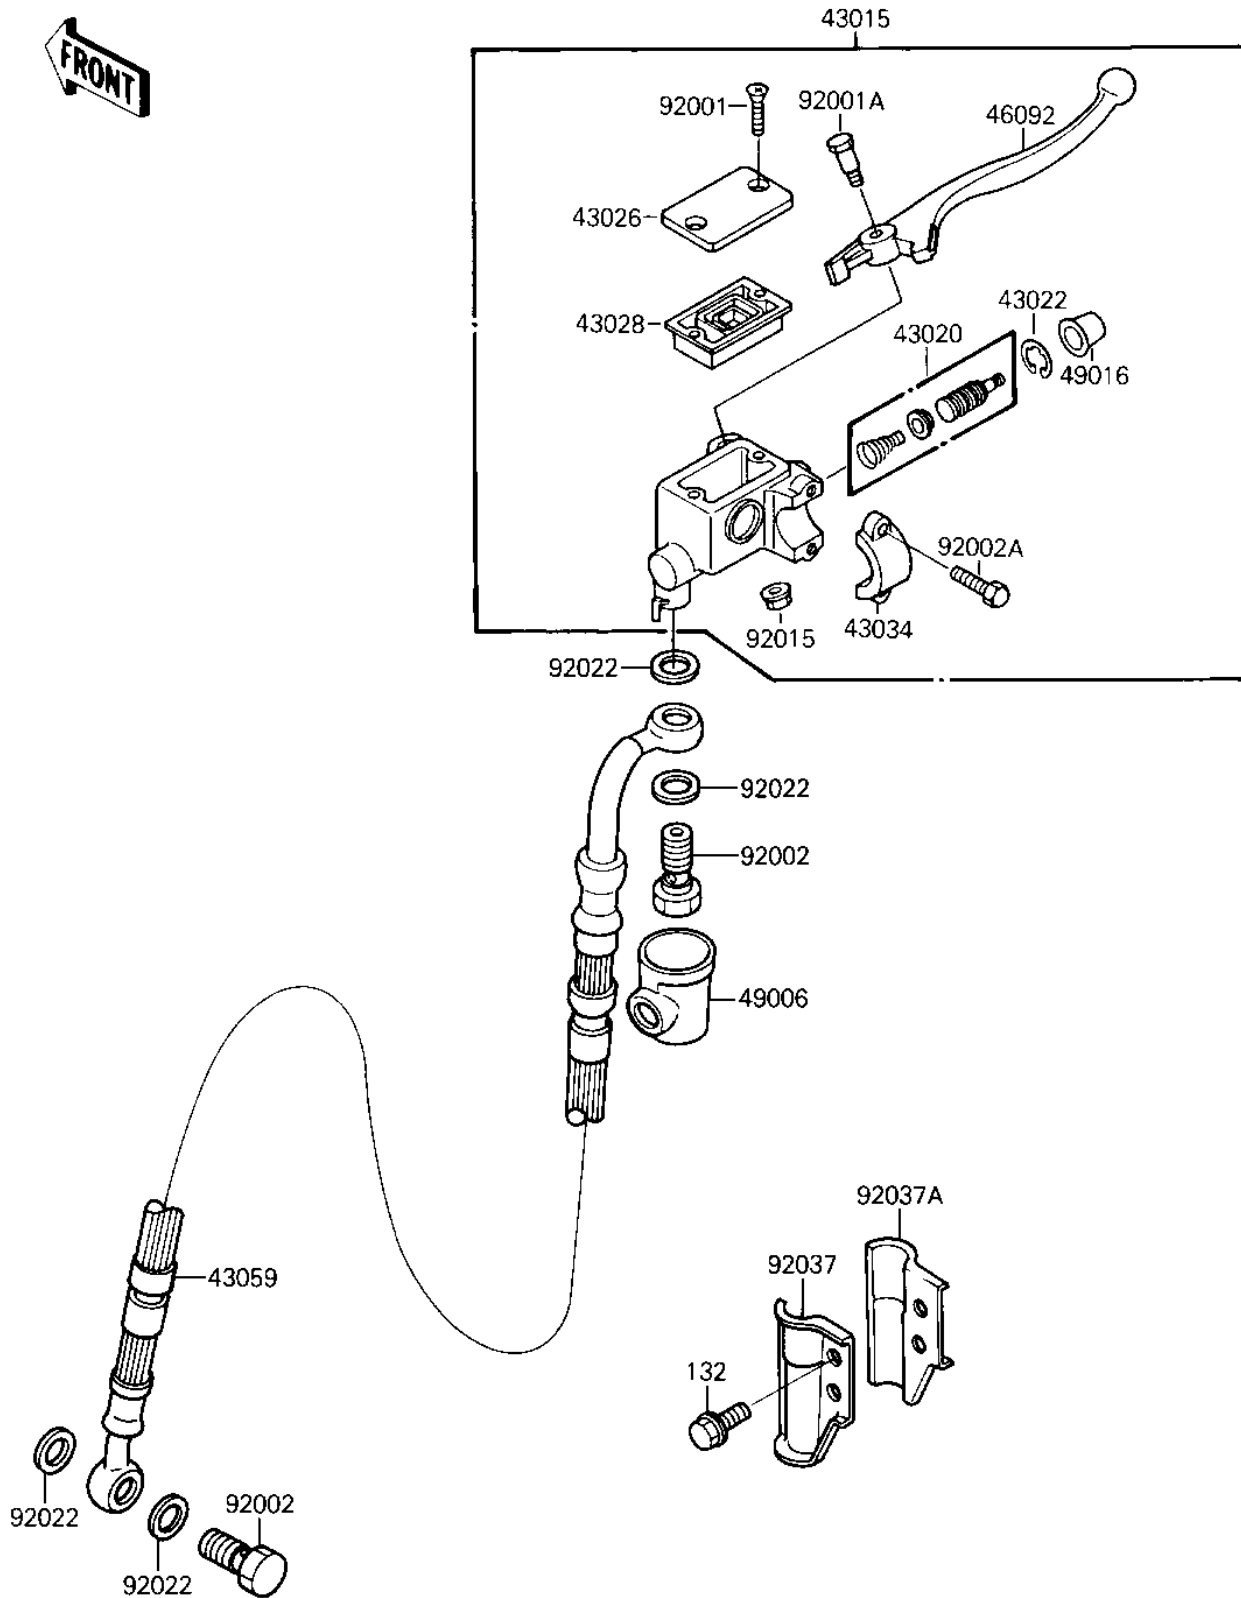

1987 Tecate

PARTS DIAGRAM

FRONT MASTER CYLINDER

F229 I-01/3

1987 Tecate

PARTS LIST

FRONT MASTER CYLINDER

ITEM NAME

PART NUMBER

QUANTITY
