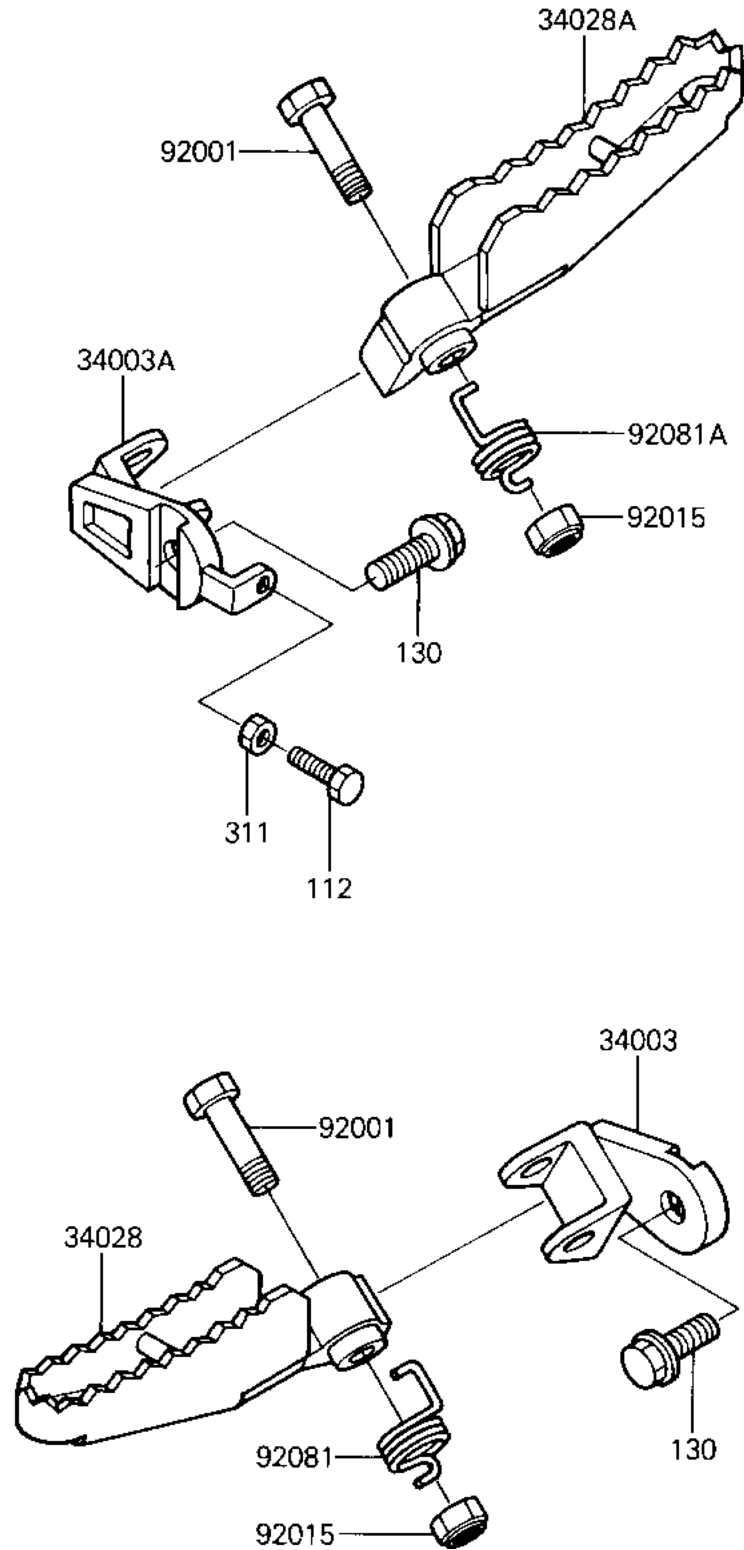

1987 Tecate

PARTS DIAGRAM

FOOTRESTS

12-100-0110

1987 Tecate

PARTS LIST

FOOTRESTS

Kawasaki

Let the Good Times Roll®

ITEM NAME

PART NUMBER

QUANTITY
