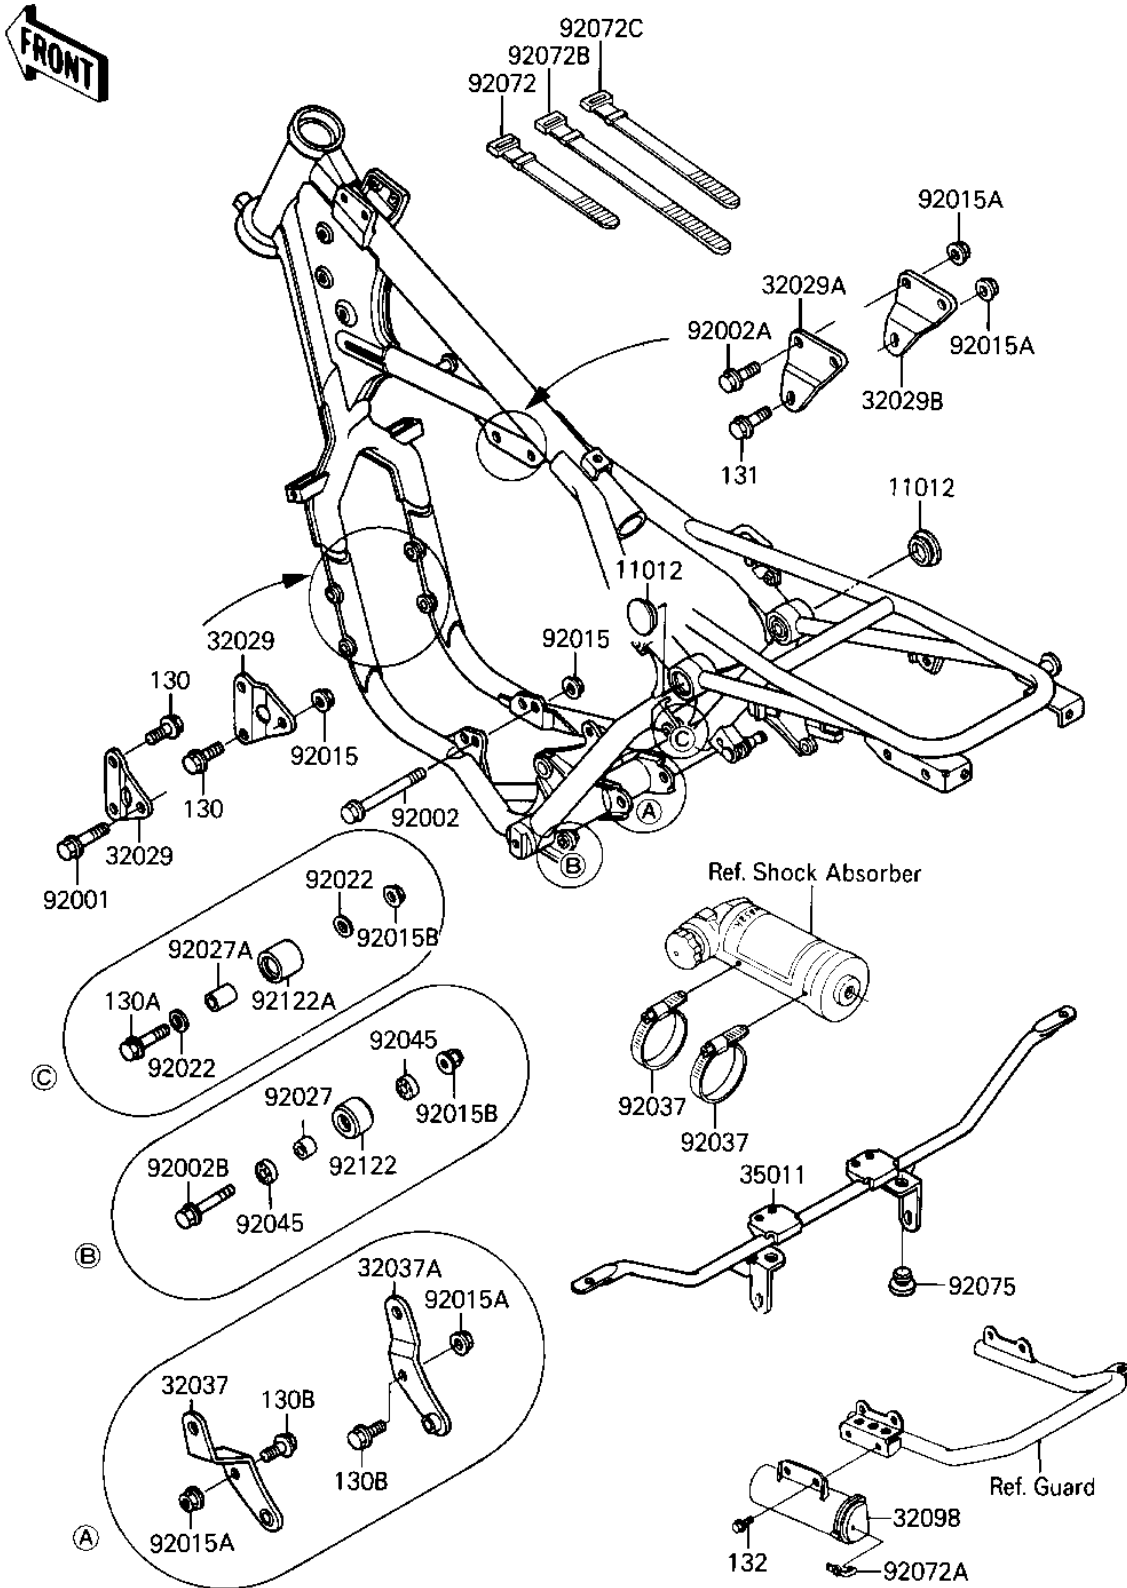

1987 Tecate

PARTS DIAGRAM

FRAME FITTINGS

FZ131-0241

1987 Tecate

PARTS LIST FRAME FITTINGS

ITEM NAME

PART NUMBER

QUANTITY
