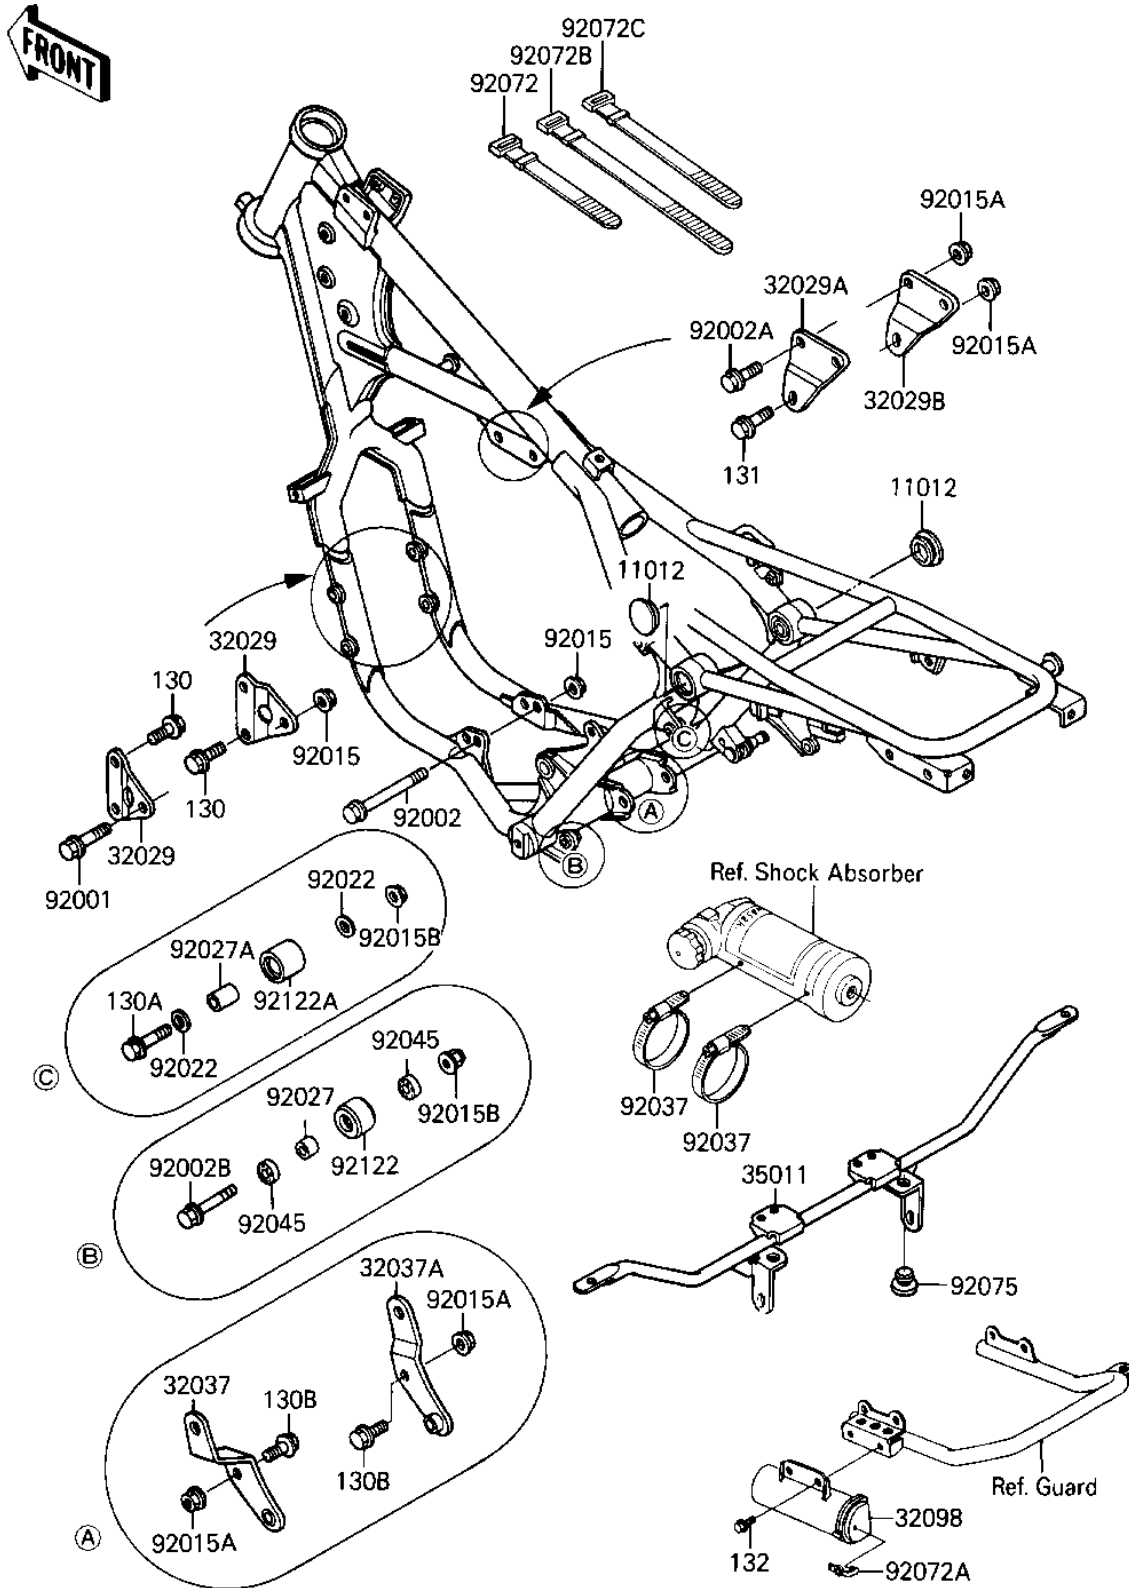

# 1987 Tecate

## PARTS DIAGRAM

### FRAME FITTINGS

FZ131-0241

## PARTS LIST FRAME FITTINGS

ITEM NAME	PART NUMBER	QUANTITY
-----------	-------------	----------

---