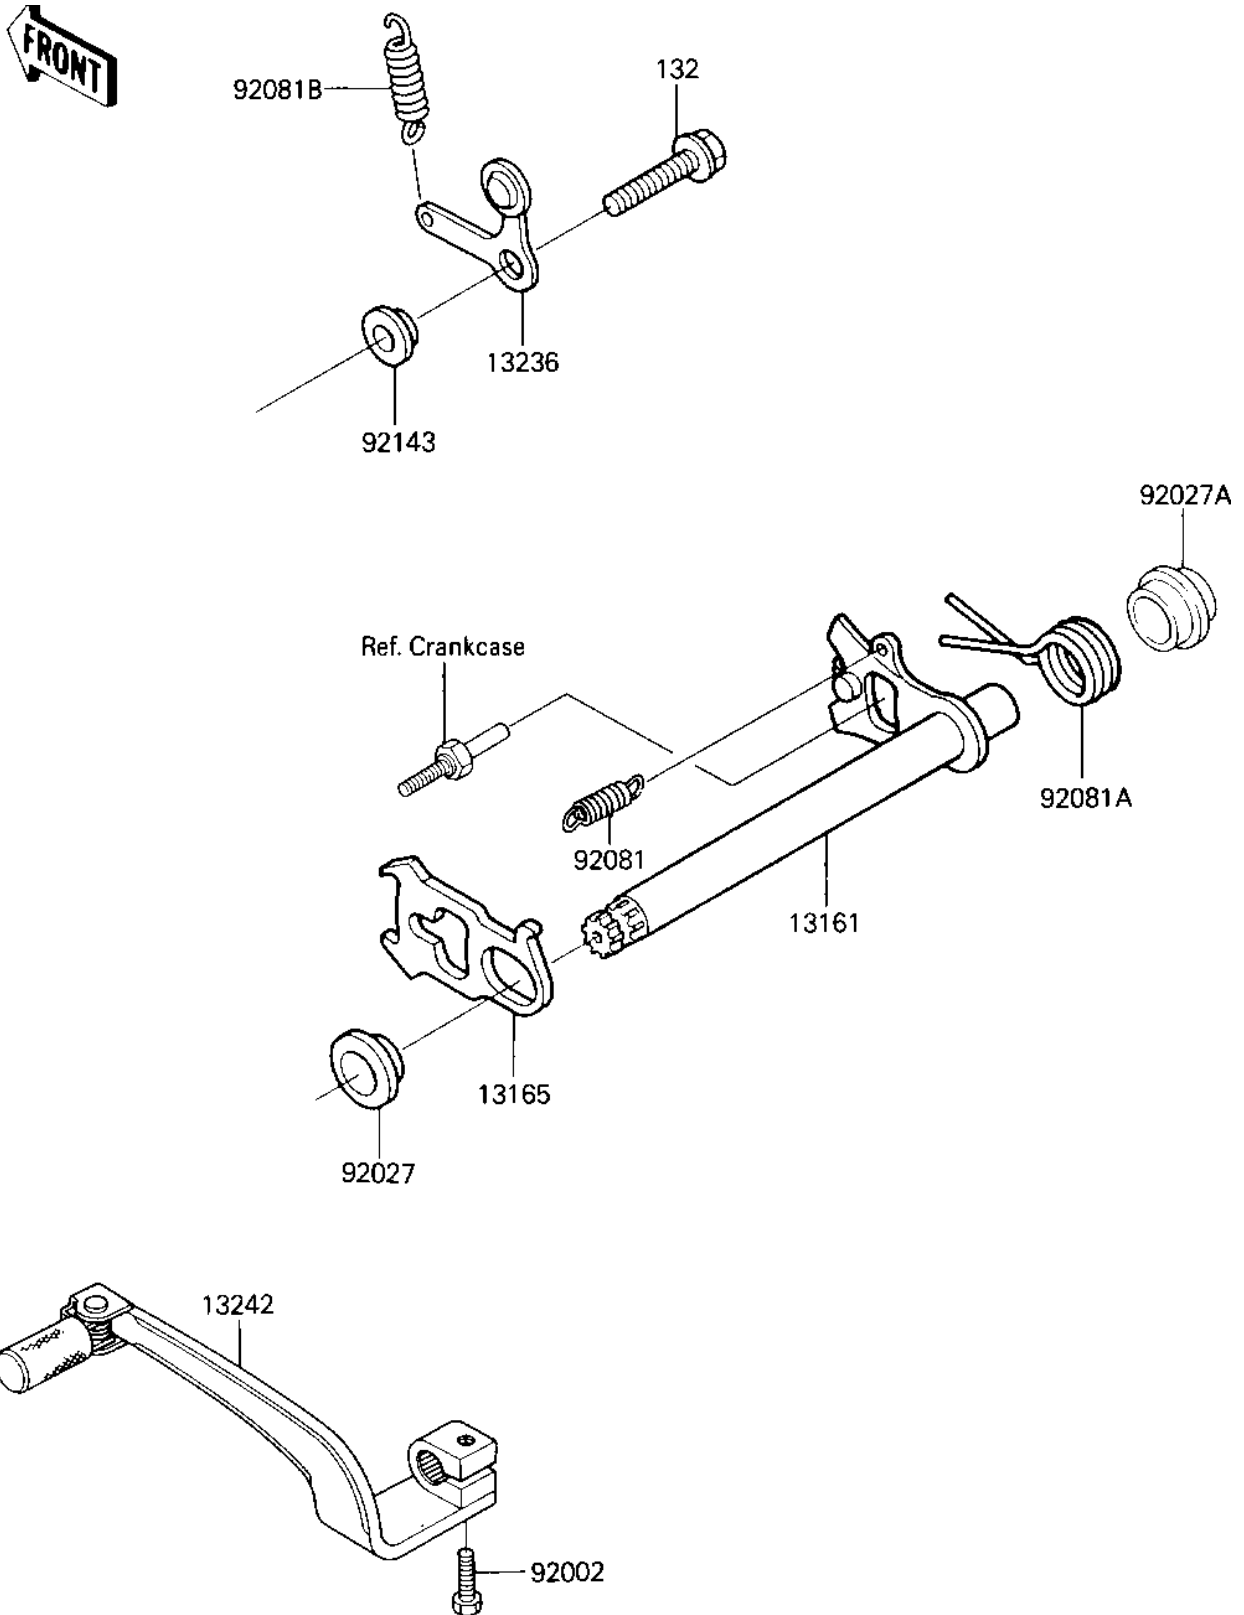

1987 Tecate

PARTS DIAGRAM

GEAR CHANGE MECHANISM

1987 Tecate

PARTS LIST

GEAR CHANGE MECHANISM

Kawasaki

Let the Good Times Roll®

ITEM NAME

PART NUMBER

QUANTITY
