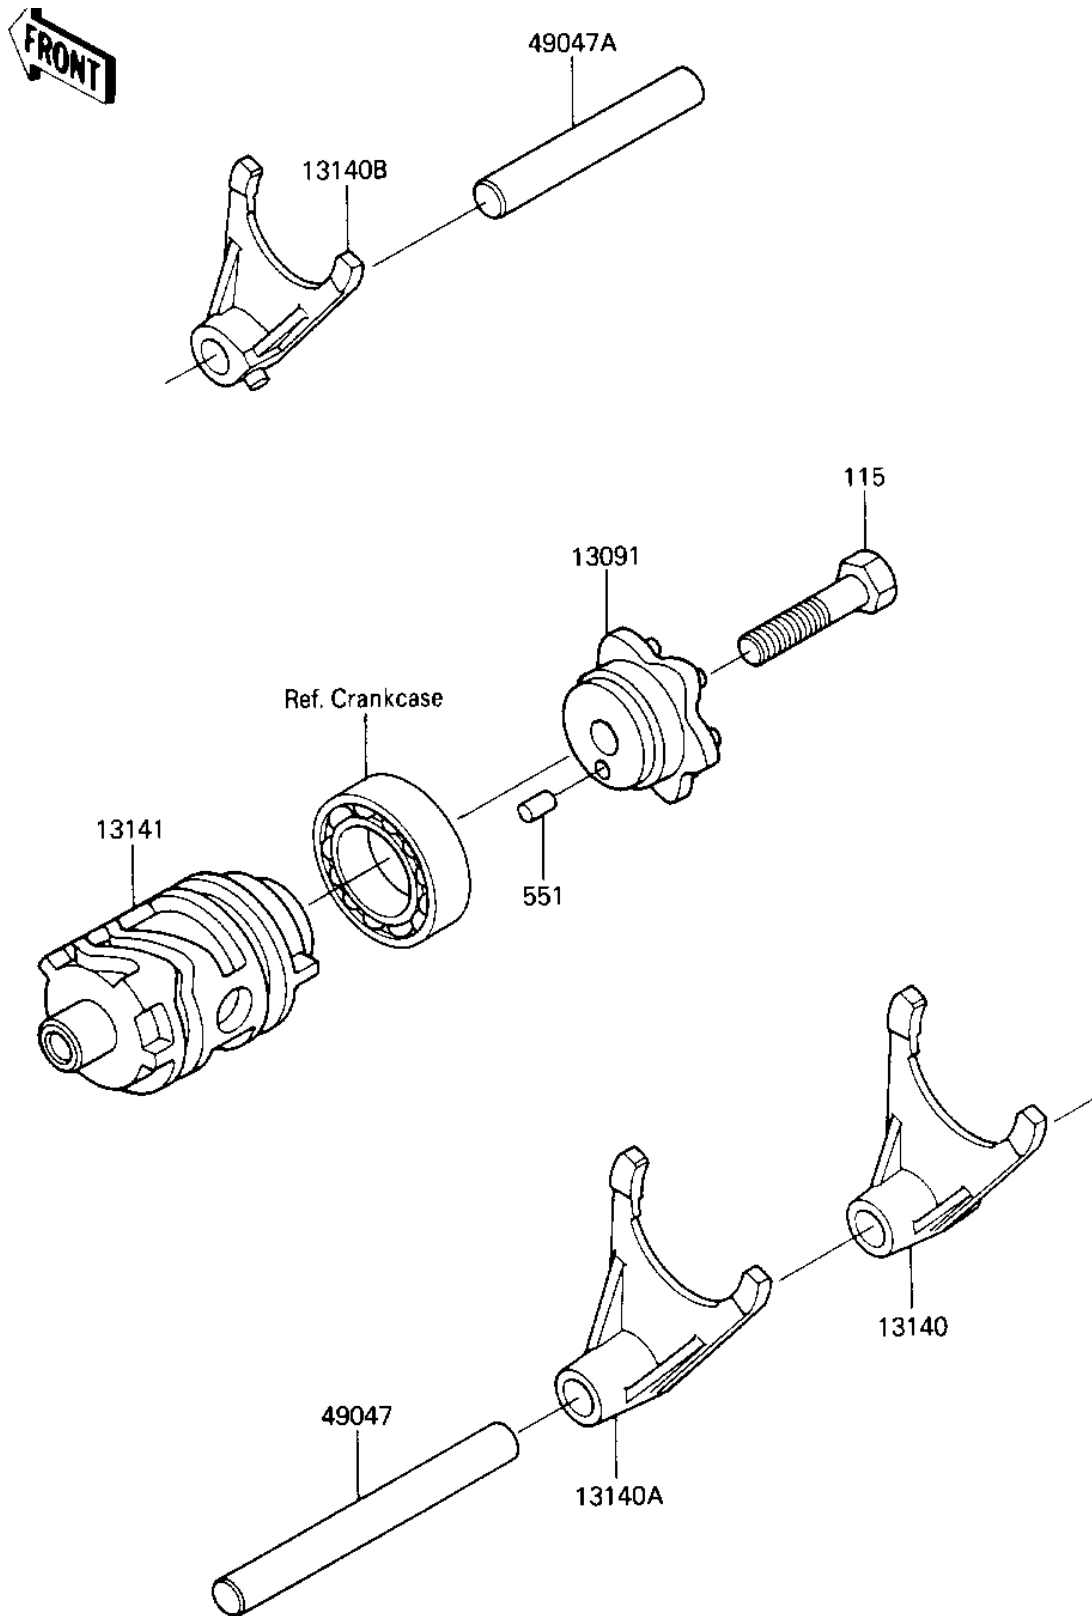

1987 Tecate

PARTS DIAGRAM

GEAR CHANGE DRUM & FORKS

1987 Tecate

PARTS LIST

GEAR CHANGE DRUM & FORKS

ITEM NAME

PART NUMBER

QUANTITY
