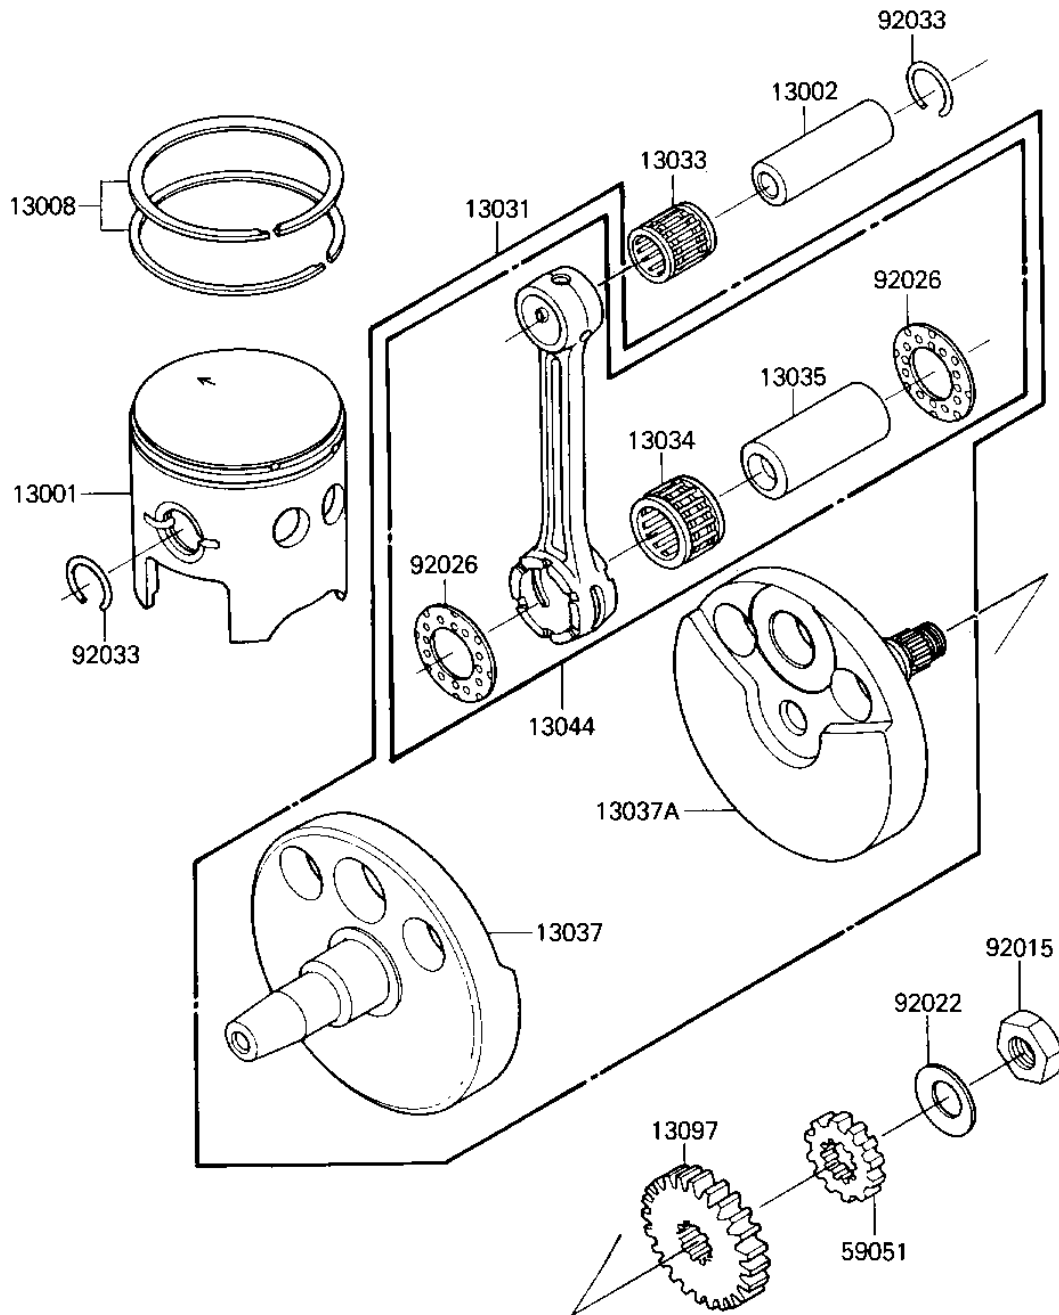

1987 Tecate

PARTS DIAGRAM CRANKSHAFT/PISTON

1987 Tecate

PARTS LIST

CRANKSHAFT/PISTON

Kawasaki

Let the Good Times Roll®

ITEM NAME

PART NUMBER

QUANTITY
