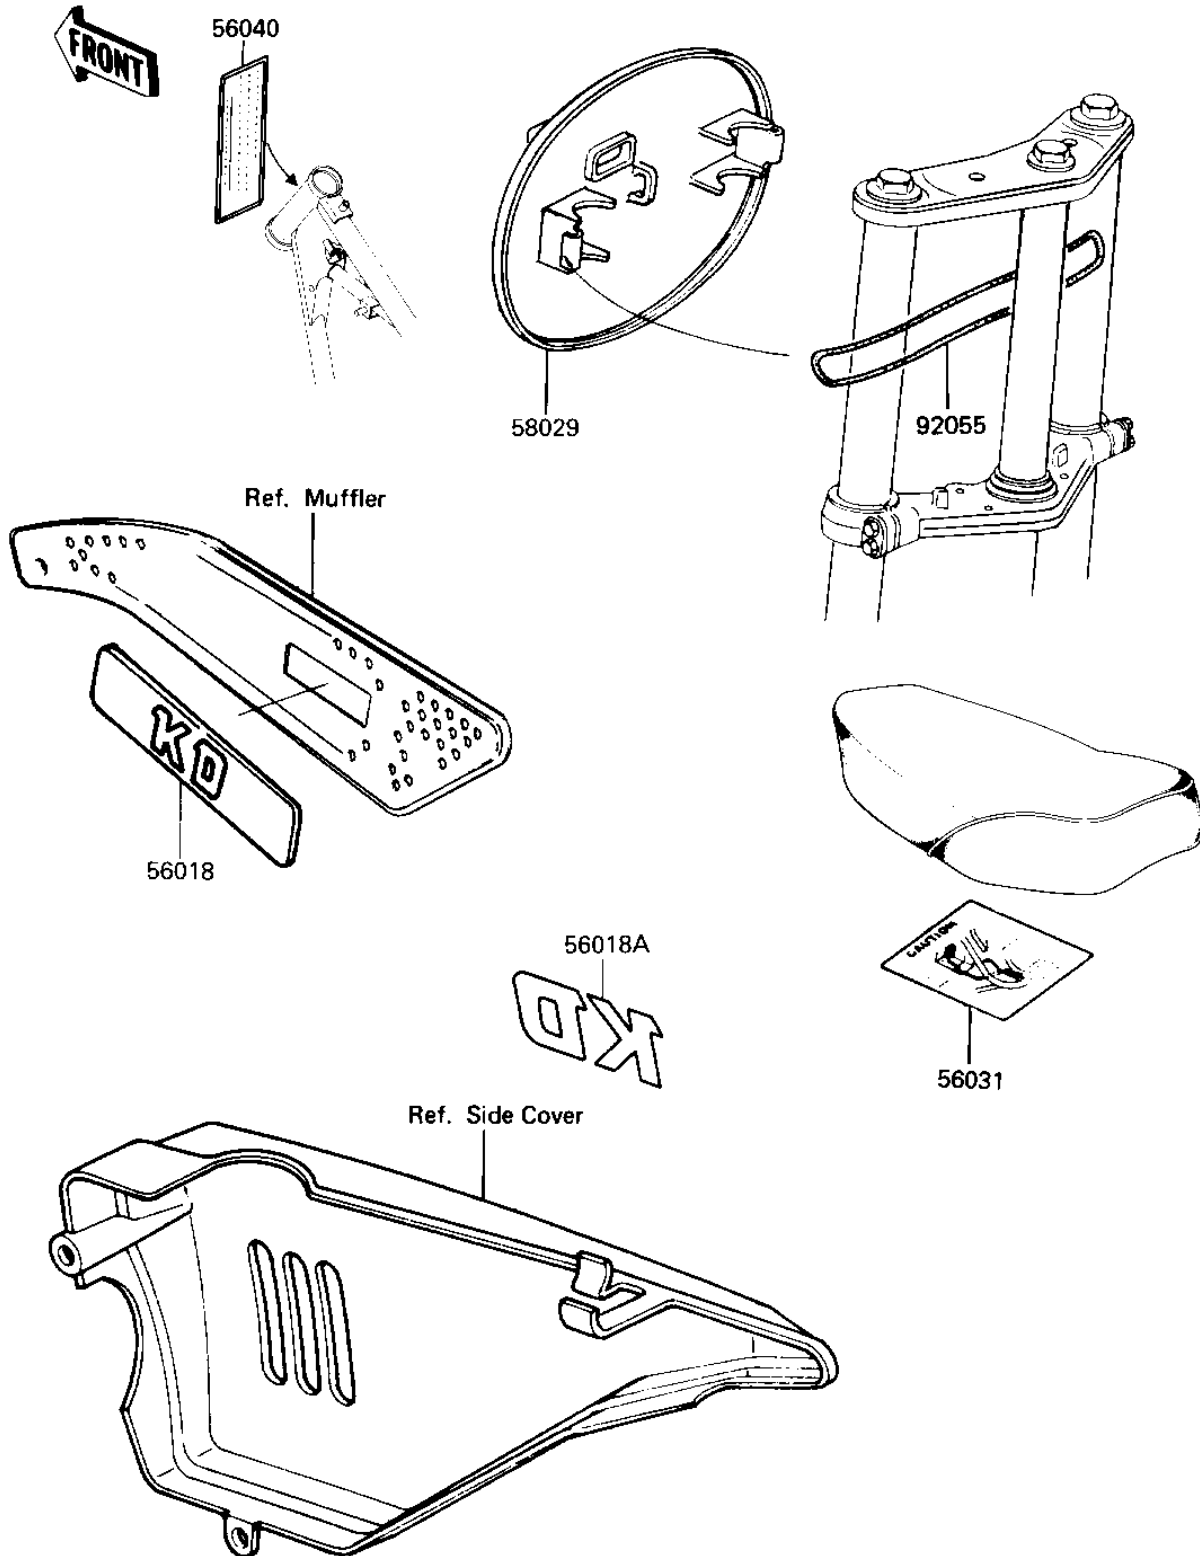

## PARTS DIAGRAM

### LABELS/NUMBER PLATE

F2860-00/6

## PARTS LIST

### LABELS/NUMBER PLATE

**Kawasaki**

Let the Good Times Roll®

**ITEM NAME**

**PART NUMBER**

**QUANTITY**

---