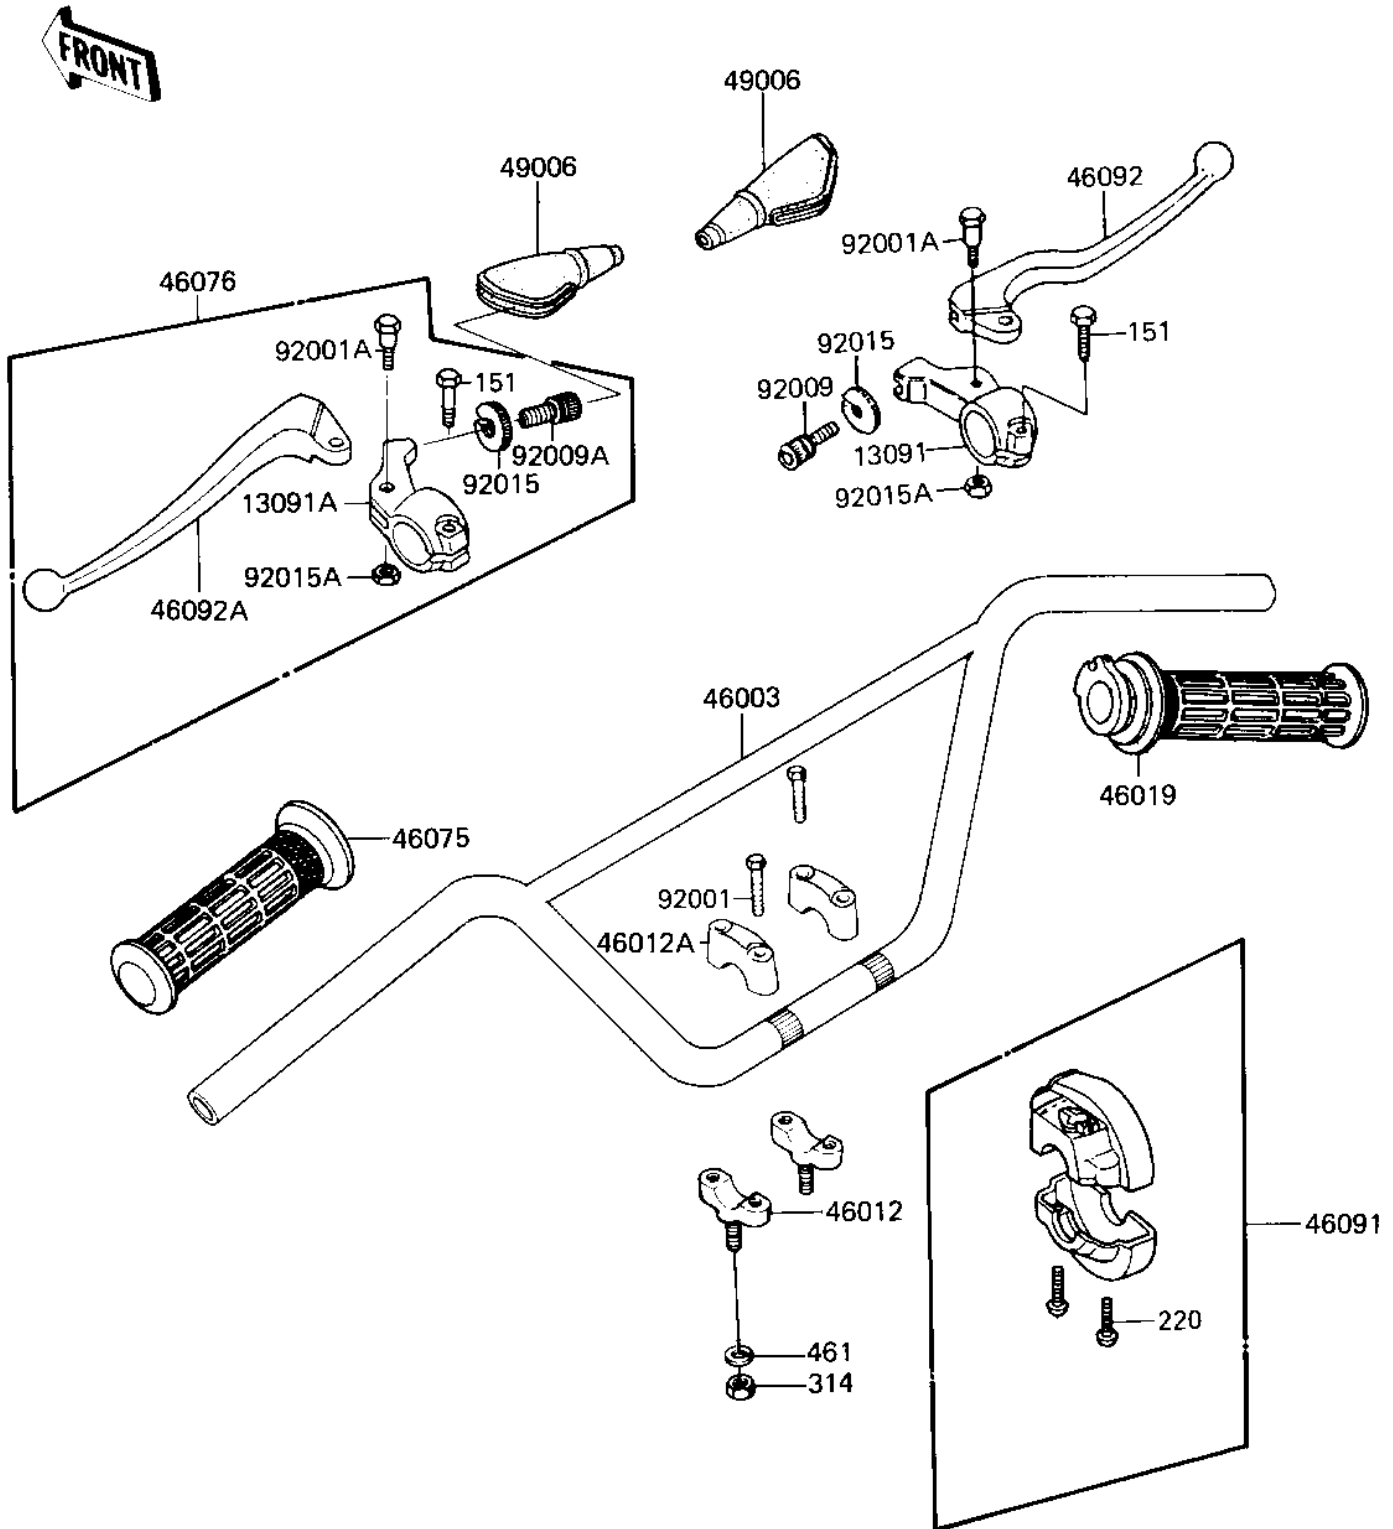

1987 KD80

PARTS DIAGRAM HANDLEBAR

F2310-0086

1987 KD80

PARTS LIST HANDLEBAR

ITEM NAME

PART NUMBER

QUANTITY
