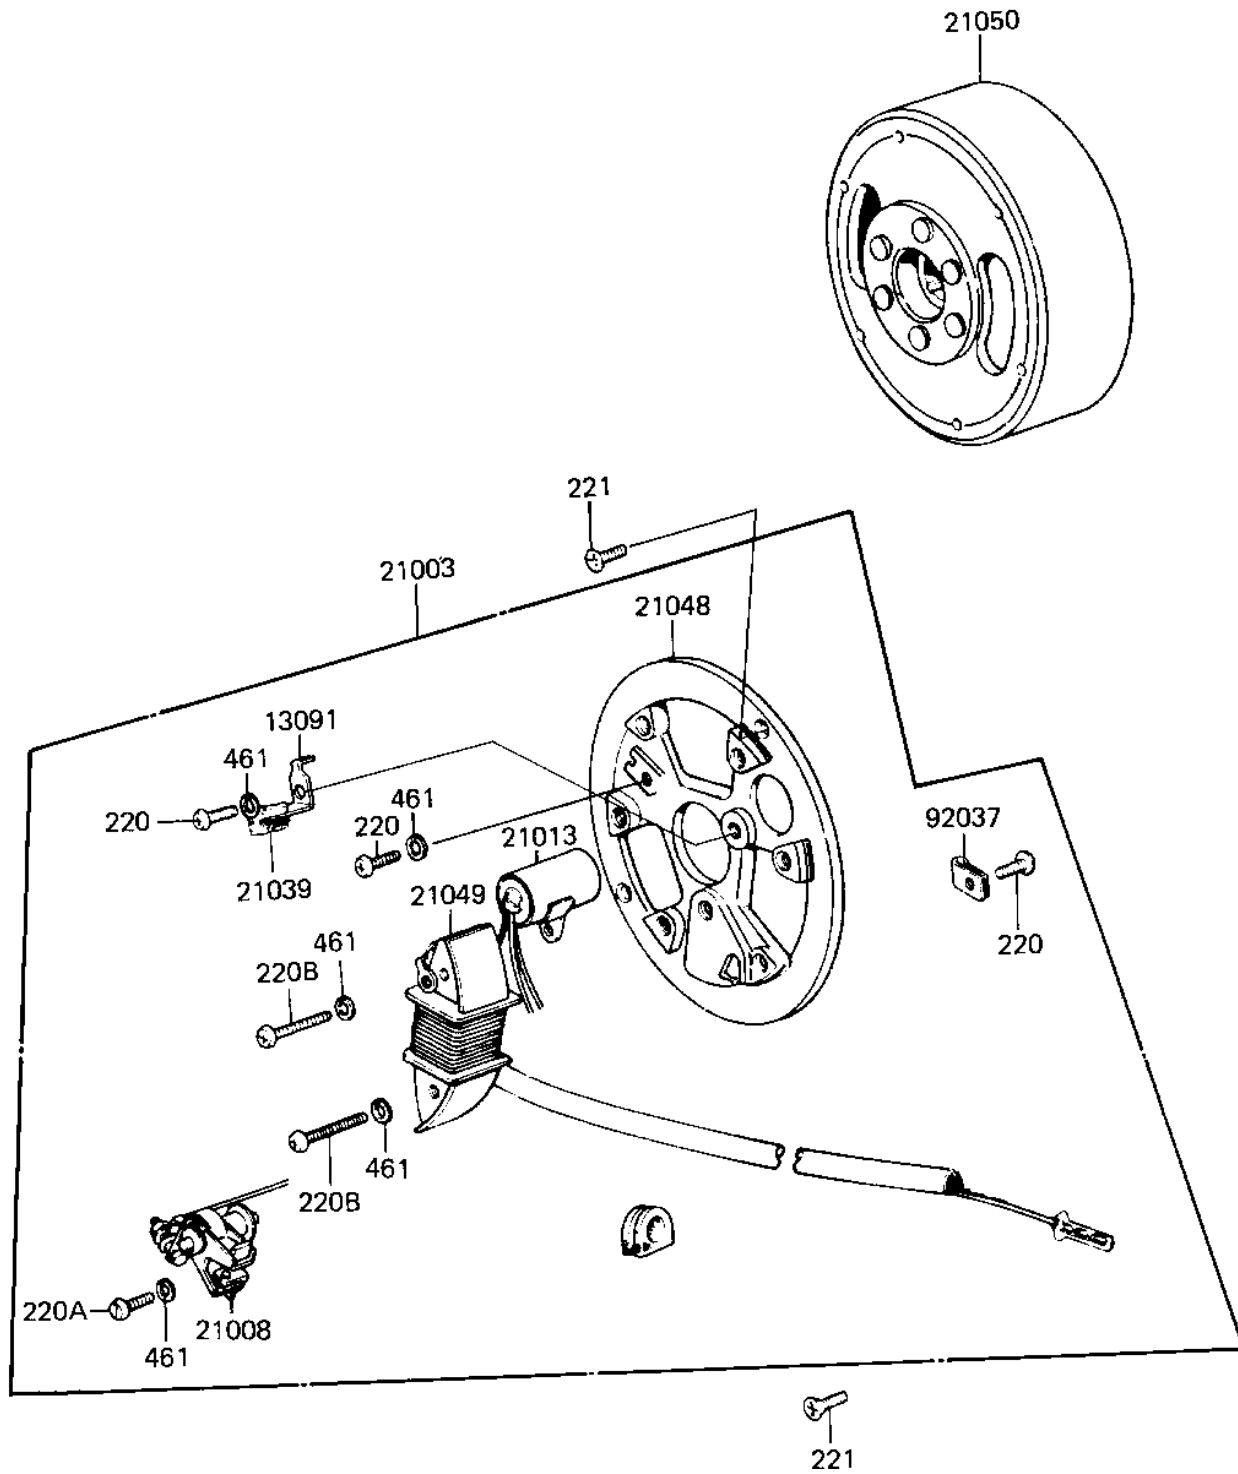

1987 KD80

PARTS DIAGRAM IGNITION/GENERATOR

E1810-0033

1987 KD80

PARTS LIST

IGNITION/GENERATOR

Kawasaki

Let the Good Times Roll®

ITEM NAME

PART NUMBER

QUANTITY
