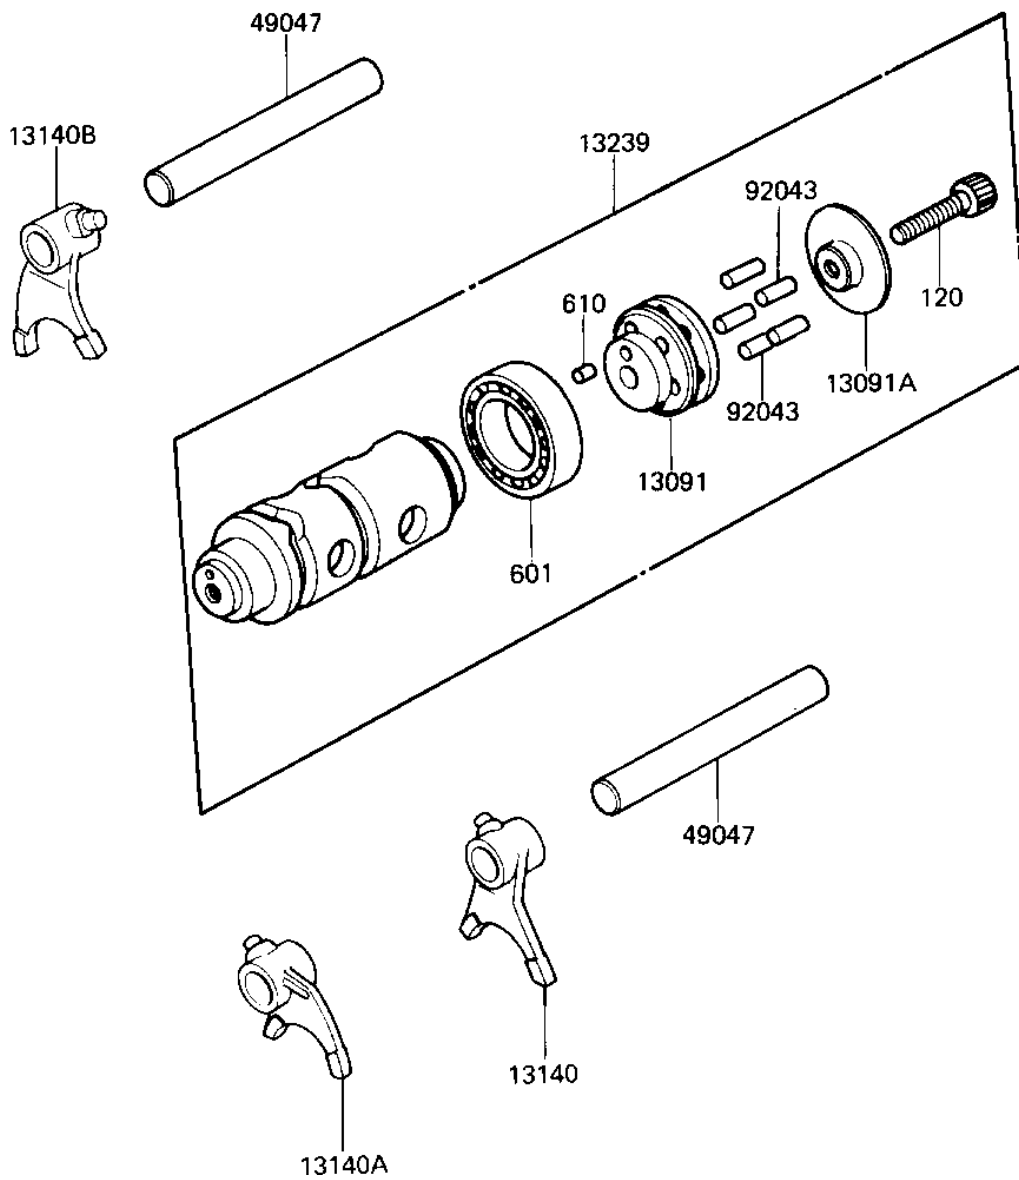

1987 KD80

PARTS DIAGRAM

GEAR CHANGE DRUM & FORKS

E1362-0023

1987 KD80

PARTS LIST

GEAR CHANGE DRUM & FORKS

Kawasaki

Let the Good Times Roll®

ITEM NAME

PART NUMBER

QUANTITY
