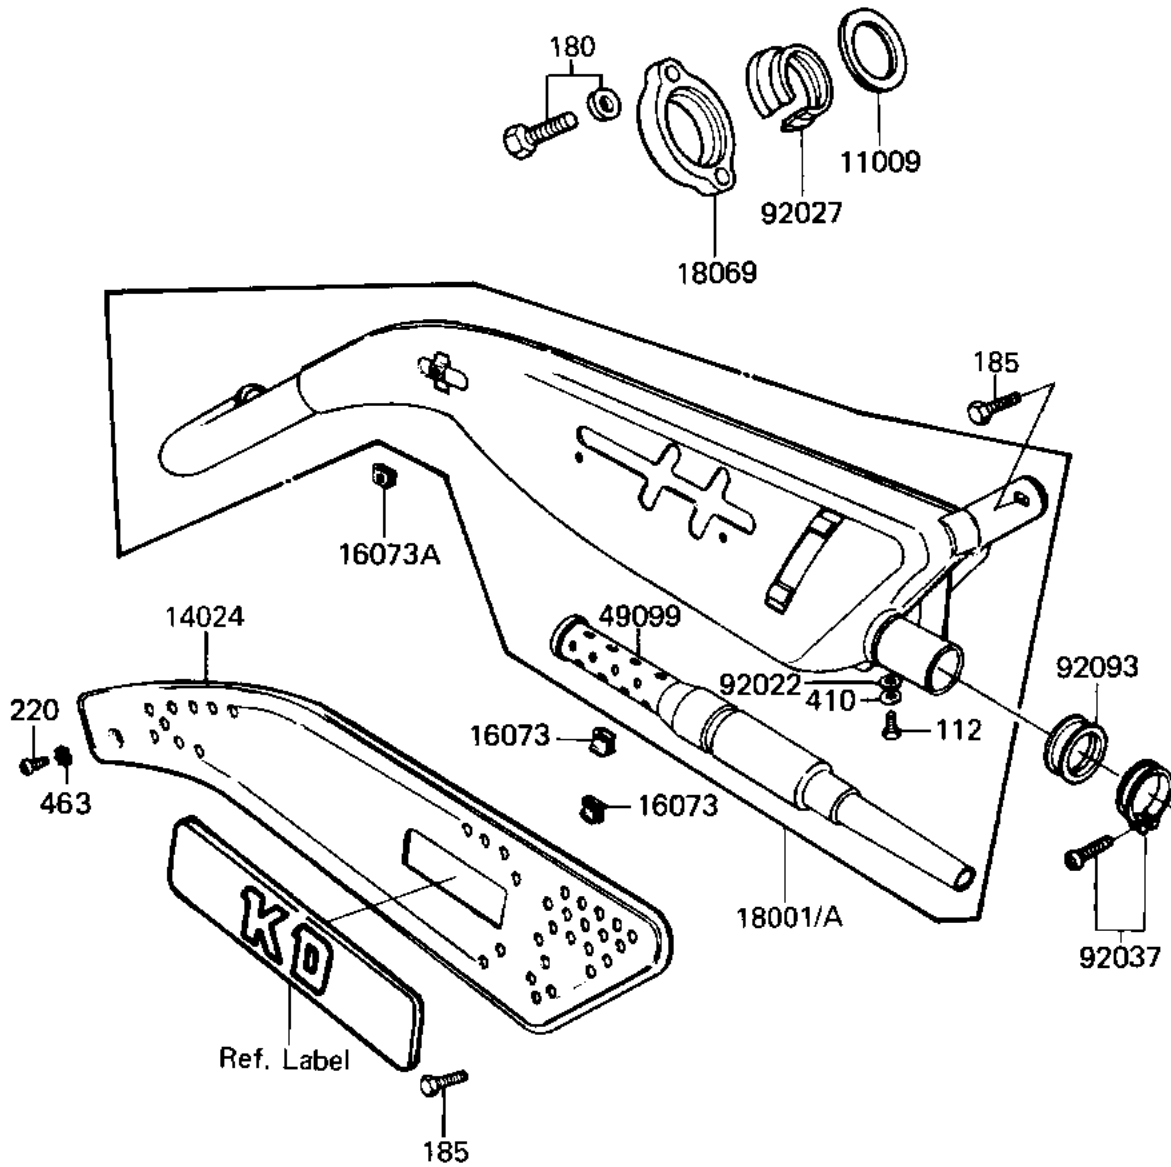

1987 KD80

PARTS DIAGRAM

MUFFLER

Kawasaki

Let the Good Times Roll®

E1140-0060

1987 KD80

PARTS LIST

MUFFLER

Kawasaki

Let the Good Times Roll®

ITEM NAME

PART NUMBER

QUANTITY
