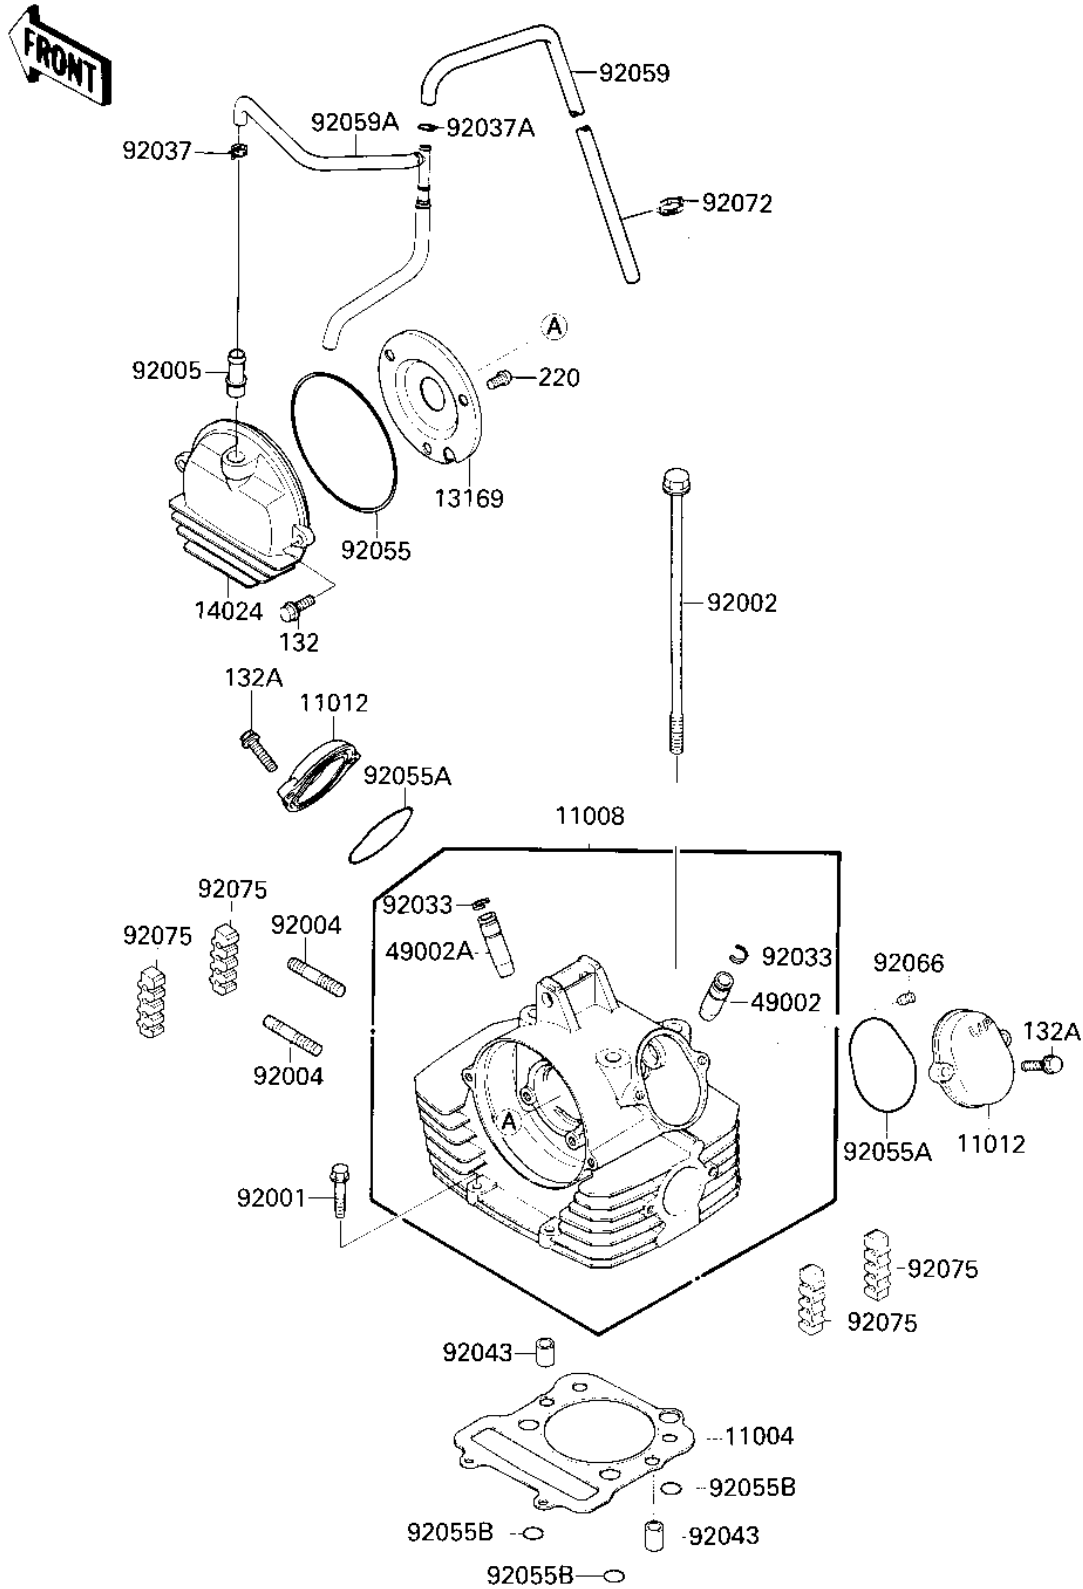

1987 Bayou 300

PARTS DIAGRAM CYLINDER HEAD

E1111-0189

1987 Bayou 300

PARTS LIST CYLINDER HEAD

ITEM NAME

PART NUMBER

QUANTITY
