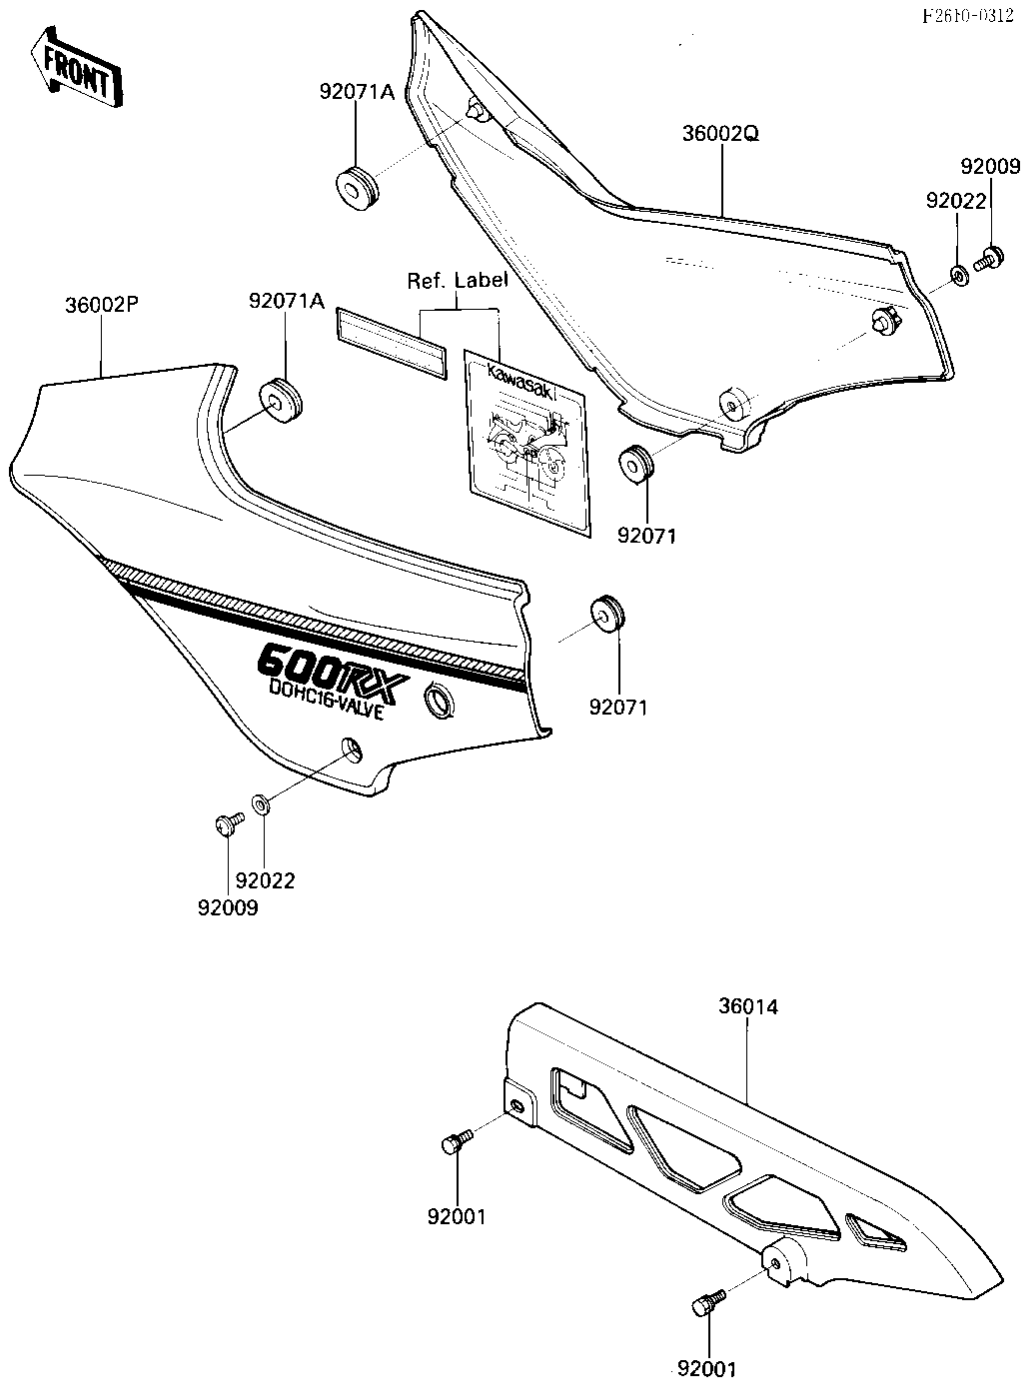

1987 Ninja® 600RX

PARTS DIAGRAM

SIDE COVERS/CHAIN COVER

Kawasaki

Let the Good Times Roll®