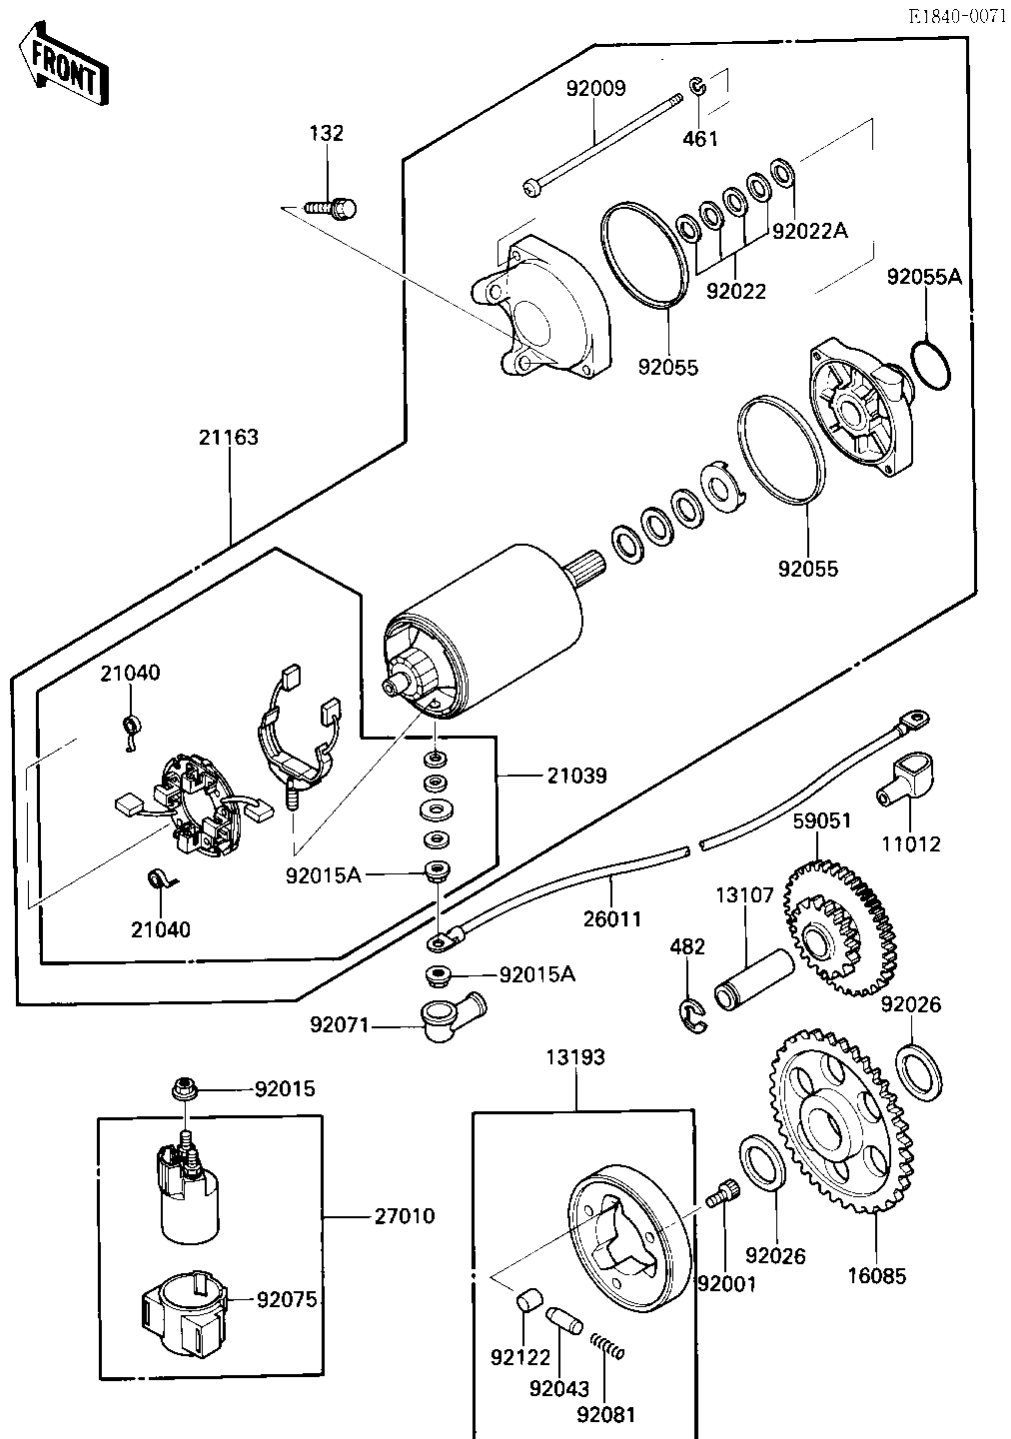

1987 Ninja® 600RX

PARTS DIAGRAM

STARTER MOTOR/STARTER CLUTCH

1987 Ninja® 600RX

PARTS LIST

STARTER MOTOR/STARTER CLUTCH

ITEM NAME	PART NUMBER	QUANTITY
CAP,TERMINAL (Ref # 11012)	11012-1354	1
SHAFT,IDLE GEAR (Ref # 13107)	13107-1144	1
CLUTCH ASSY,ONEWAY (Ref # 13193)	13193-1002	1
GEAR,ONEWAY CLUTCH (Ref # 16085)	16085-1030	1
BRUSH,CARBON (Ref # 21039)	21039-1053	1
SPRING-BRUSH (Ref # 21040)	21040-1003	4
STARTER-ELECTRIC (Ref # 21163)	21163-1072	1
WIRE-LEAD,STARTER MTR (Ref # 26011)	26011-1251	1
SWITCH,MAGNETIC (Ref # 27010)	27010-1235	1
GEAR-SPUR,IDLE (Ref # 59051)	59051-1138	1
BOLT,SOCKET,8X10 (Ref # 92001)	92001-1424	3
SCREW (Ref # 92009)	92009-1397	2
NUT-6MM (Ref # 92015)	92015-1078	2
NUT,6MM (Ref # 92015A)	92015-1476	2
WASHER,THRUST,0.2T (Ref # 92022)	21025-011	4
WASHER,THRUST,0.8T (Ref # 92022A)	92022-1132	1
SPACER,25X36X3.2 (Ref # 92026)	92026-1025	2
PIN (Ref # 92043)	92043-132	3
"0" RING,STARTER MOTR (Ref # 92055)	92055-1086	2
RING-O (Ref # 92055A)	92055-1276	1
GROMMET,CORD (Ref # 92071)	21017-017	1
DAMPER MAG SWITCH SHK (Ref # 92075)	21064-002	1
SPRING,COIL (Ref # 92081)	92081-159	3
ROLLER (Ref # 92122)	92122-006	3
BOLT-FLANGED-SMALL (Ref # 132)	132J0625	2
WASHER-SPRING,5MM,BLA (Ref # 461)	461K0500	2
CIRCLIP-TYPE-E (Ref # 482)	482J0300	1