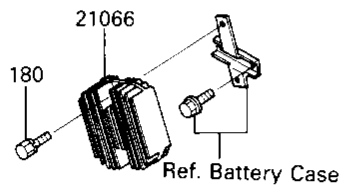

1987 Ninja® 600RX

PARTS DIAGRAM

GENERATOR/REGULATOR

Kawasaki

Let the Good Times Roll®

E1810-0137

Re
N

1987 Ninja® 600RX

PARTS LIST

GENERATOR/REGULATOR

ITEM NAME	PART NUMBER	QUANTITY
STATOR (Ref # 21003)	21003-1124	1
FLYWHEEL (Ref # 21050)	21050-1111	1
REGULATOR-VOLTAGE (Ref # 21066)	21066-1055	1
BOLT,12X40 (Ref # 92001)	92001-1146	1
BOLT,6X28 (Ref # 92002)	92002-1537	1
CLAMP,WIRING HARNESS (Ref # 92037)	21126-008	2
BOLT,ALLEN,6X28 (Ref # 120)	120P0628	2
BOLT-UPSET-WS (Ref # 180)	180B0620	2