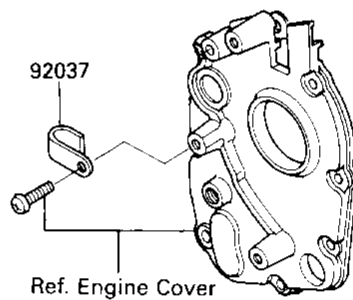

1987 Ninja® 600RX

PARTS DIAGRAM

GENERATOR/REGULATOR

Kawasaki

Let the Good Times Roll®

E1810-0137

Re
N

1987 Ninja® 600RX

PARTS LIST

GENERATOR/REGULATOR

ITEM NAME	PART NUMBER	QUANTITY
STATOR (Ref # 21003)	21003-1124	1
FLYWHEEL (Ref # 21050)	21050-1111	1
REGULATOR-VOLTAGE (Ref # 21066)	21066-1055	1
BOLT,12X40 (Ref # 92001)	92001-1146	1
BOLT,6X28 (Ref # 92002)	92002-1537	1
CLAMP,WIRING HARNESS (Ref # 92037)	21126-008	2
BOLT,ALLEN,6X28 (Ref # 120)	120P0628	2
BOLT-UPSET-WS (Ref # 180)	180B0620	2