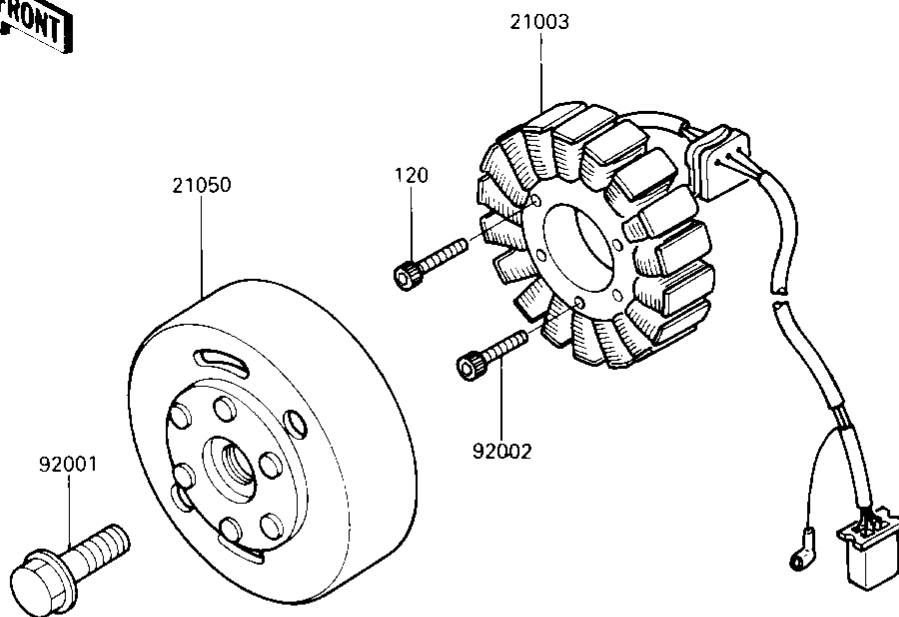

1987 Ninja® 600RX

PARTS DIAGRAM

GENERATOR/REGULATOR

Kawasaki

Let the Good Times Roll®

E1810-0137

Re
N

1987 Ninja® 600RX

PARTS LIST

GENERATOR/REGULATOR

ITEM NAME	PART NUMBER	QUANTITY
STATOR (Ref # 21003)	21003-1124	1
FLYWHEEL (Ref # 21050)	21050-1111	1
REGULATOR-VOLTAGE (Ref # 21066)	21066-1055	1
BOLT,12X40 (Ref # 92001)	92001-1146	1
BOLT,6X28 (Ref # 92002)	92002-1537	1
CLAMP,WIRING HARNESS (Ref # 92037)	21126-008	2
BOLT,ALLEN,6X28 (Ref # 120)	120P0628	2
BOLT-UPSET-WS (Ref # 180)	180B0620	2