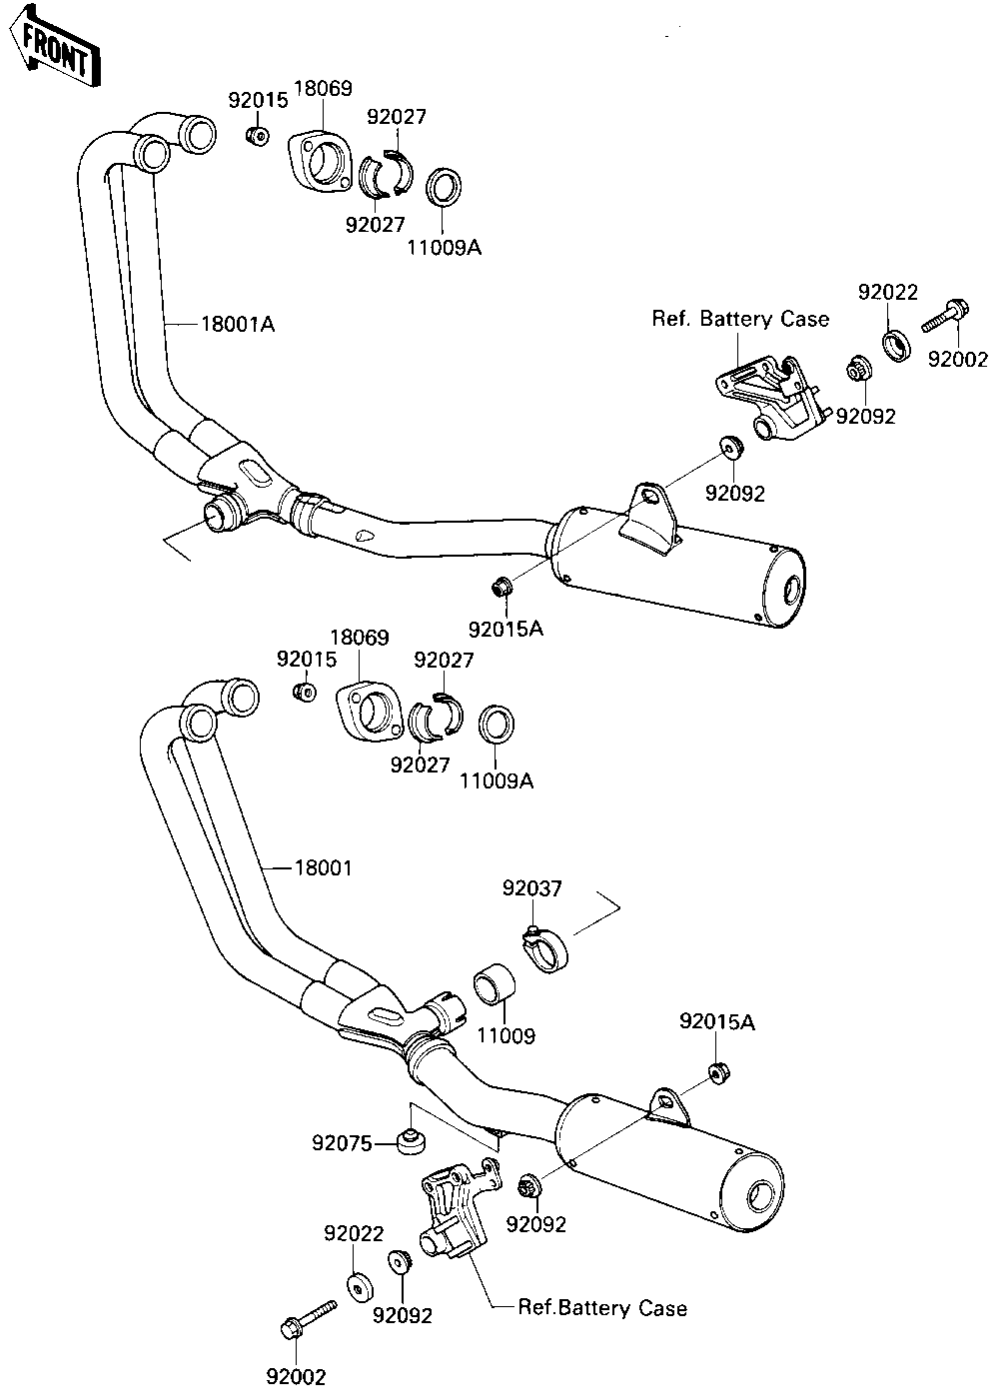

1987 Ninja® 600RX

PARTS DIAGRAM

MUFFLERS

Kawasaki

Let the Good Times Roll®

E1140-0261

Re
N

1987 Ninja® 600RX

PARTS LIST

MUFFLERS

Kawasaki

Let the Good Times Roll®

ITEM NAME	PART NUMBER	QUANTITY
GASKET,EXHAUST PIPE C (Ref # 11009)	11009-1718	1
GASKET,EXHAUST PIPE H (Ref # 11009A)	11009-1866	4
MUFFLER,LH (Ref # 18001)	18001-1572	1
MUFFLER,RH (Ref # 18001A)	18001-1573	1
HOLDER-EXHAUST PIPE (Ref # 18069)	18069-1025	4
BOLT,10X55 (Ref # 92002)	92002-1127	2
NUT,6MM (Ref # 92015)	92015-1365	8
NUT,FLANGED,10MM (Ref # 92015A)	92015-1387	2
WASHER,PLAIN (Ref # 92022)	92022-289	2
COLLAR (Ref # 92027)	92027-1365	8
CLAMP,CONNECTING PIPE (Ref # 92037)	92037-1221	1
DAMPER RUBB MAIN STAD (Ref # 92075)	92075-015	1
BUSHING-RUBBER (Ref # 92092)	92092-1013	4