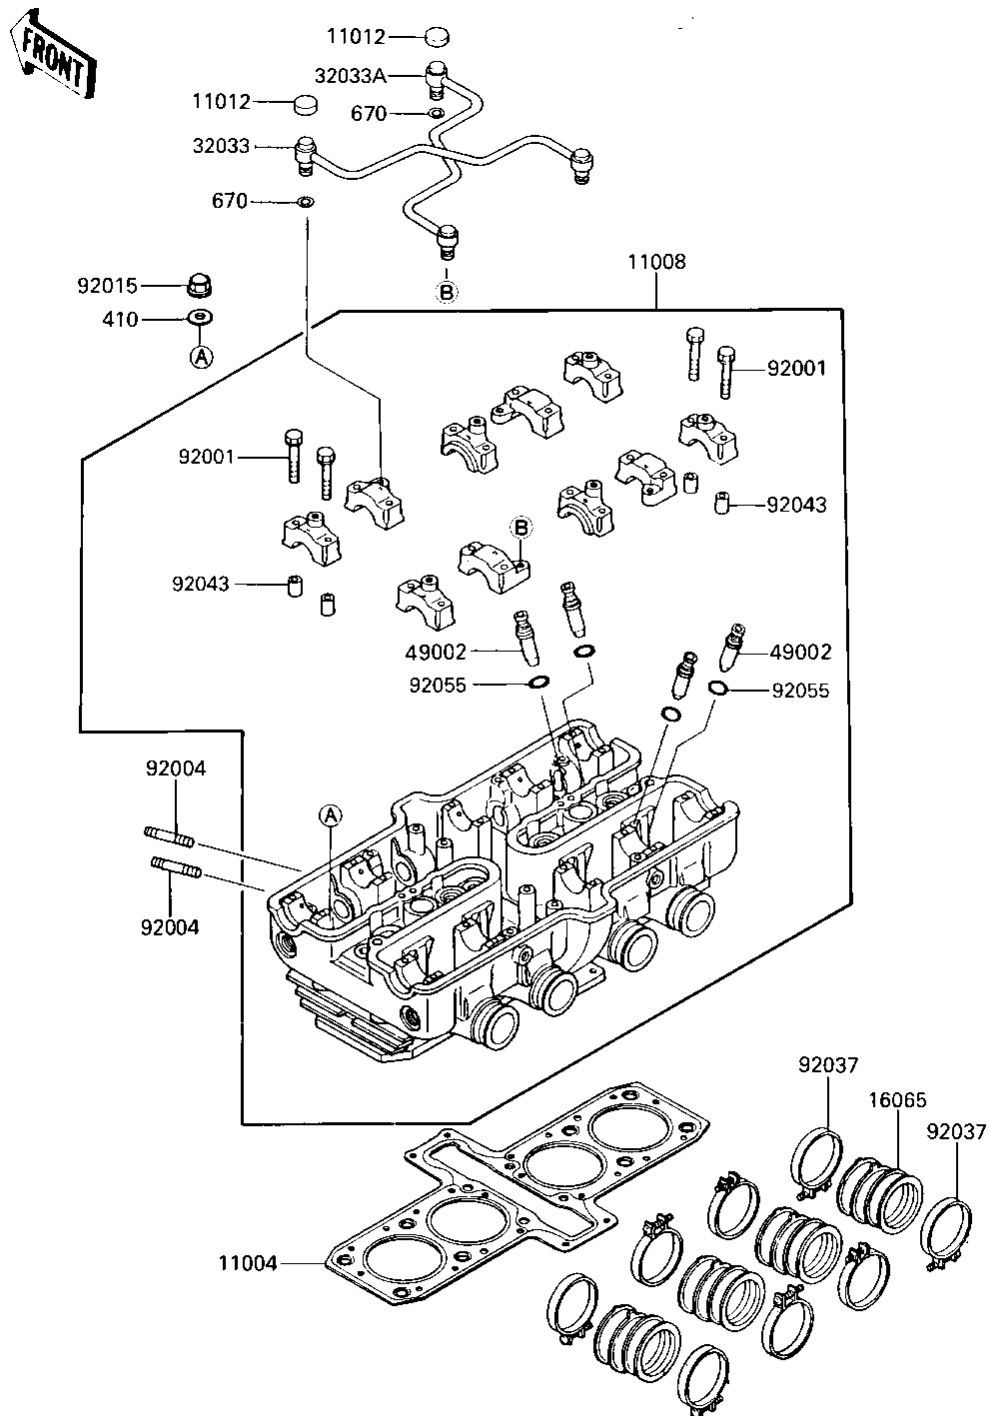

1987 Ninja® 600RX

PARTS DIAGRAM CYLINDER HEAD

E1111-0180

1987 Ninja® 600RX

PARTS LIST CYLINDER HEAD

| ITEM NAME | PART NUMBER | QUANTITY |
|----------------------------------|-------------|----------|
| GASKET-HEAD (Ref # 11004) | 11004-1152 | 1 |
| HEAD-COMP-CYLINDER (Ref # 11008) | 11008-1172 | 1 |
| CAP (Ref # 11012) | 11012-1491 | 4 |
| HOLDER-CARBURETOR (Ref # 16065) | 16065-1129 | 4 |
| PIPE (Ref # 32033) | 32033-1942 | 1 |
| PIPE (Ref # 32033A) | 32033-1943 | 1 |
| GUIDE-VALVE (Ref # 49002) | 49002-1060 | 16 |
| BOLT,FLANGED,6X38 (Ref # 92001) | 92001-1105 | 20 |
| STUD,6X27 (Ref # 92004) | 92004-066 | 8 |
| NUT,CAP,8MM (Ref # 92015) | 92015-1151 | 12 |
| CLAMP (Ref # 92037) | 92037-1326 | 8 |
| PIN,DOWEL,6.2X8X14 (Ref # 92043) | 92043-1263 | 20 |
| RING-O,VALVE GUIDE (Ref # 92055) | 92055-1177 | 16 |
| WASHER PLAIN 8MM (Ref # 410) | 410B0800 | 12 |
| O RING (Ref # 670) | 670D1505 | 4 |