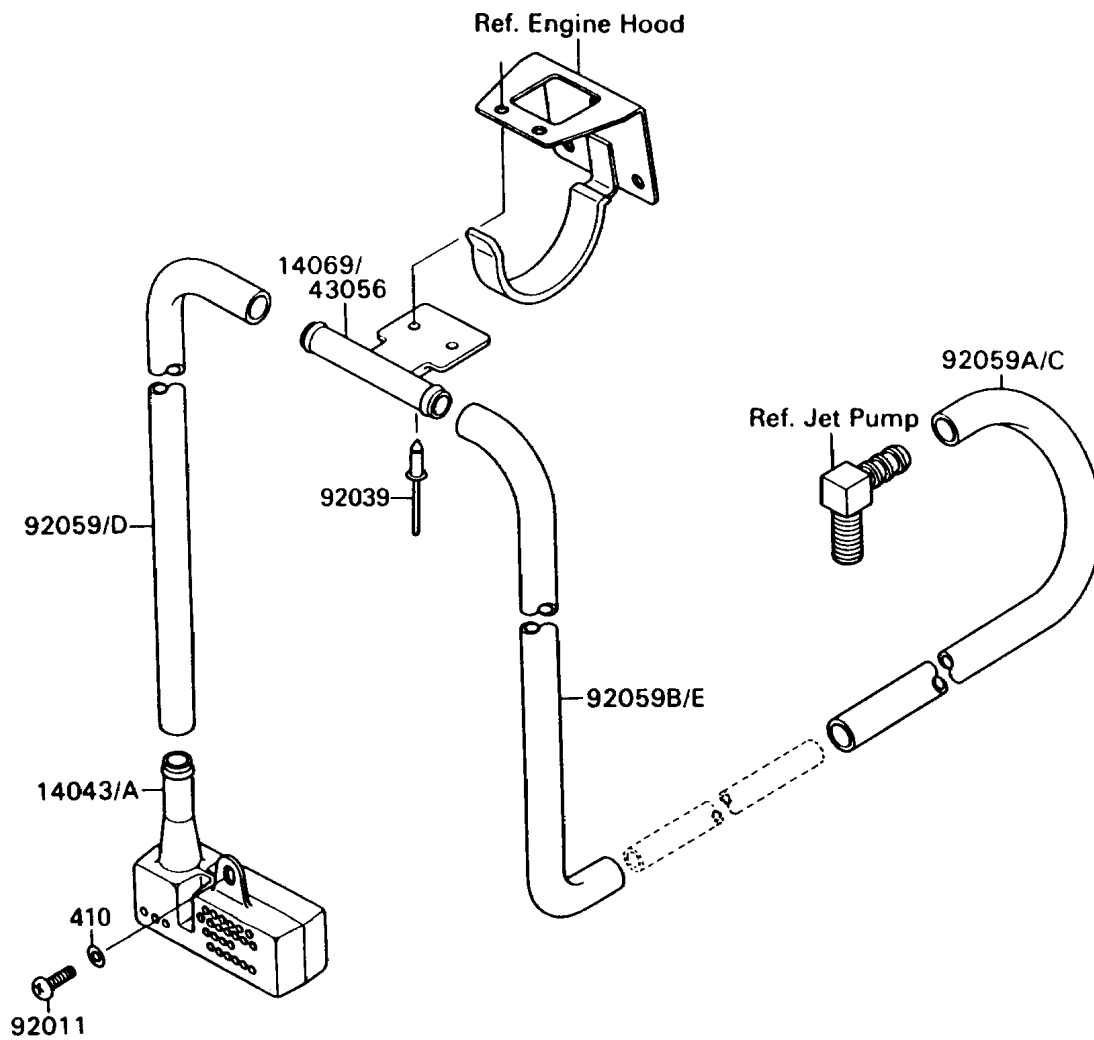

1988 300 SX

PARTS DIAGRAM

Bilge System

(F3145)

1988 300 SX

PARTS LIST

Bilge System

Kawasaki

Let the Good Times Roll®

ITEM NAME

PART NUMBER

QUANTITY
