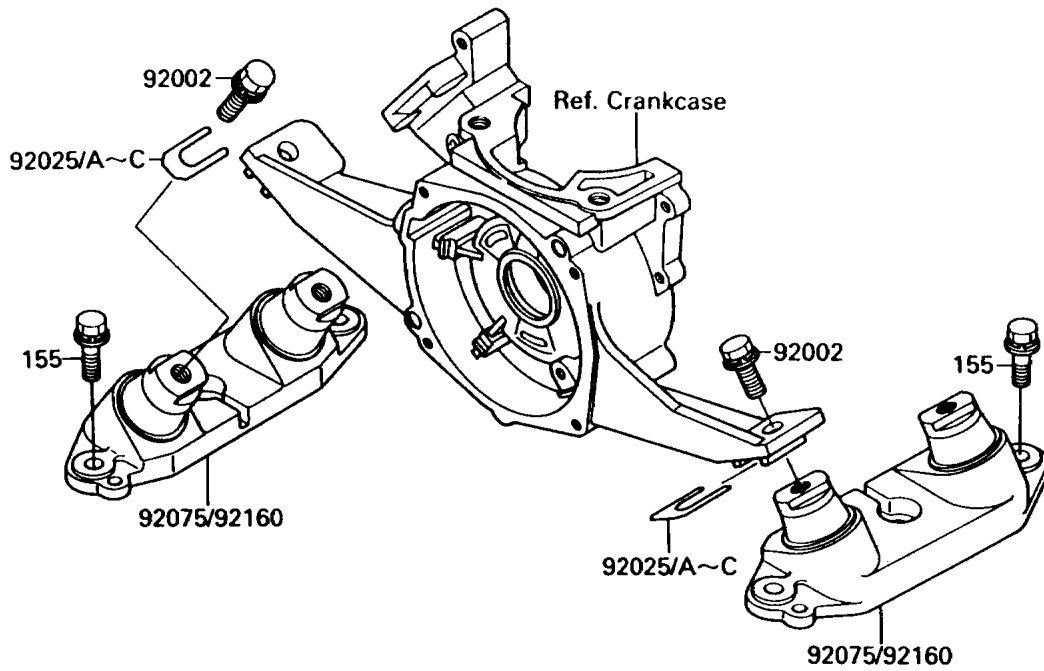

## PARTS DIAGRAM

### Engine Mount

( F3144 )

## PARTS LIST

### Engine Mount

**Kawasaki**

Let the Good Times Roll®

ITEM NAME	PART NUMBER	QUANTITY
BOLT,10X25 (Ref # 92002)	92002-3770	4
SHIM,T=0.3MM (Ref # 92025)	92025-3705	AR
SHIM,T=0.5MM (Ref # 92025A)	92025-3706	AR
SHIM,T=1.0MM (Ref # 92025B)	92025-3707	AR
SHIM,T=1.5MM (Ref # 92025C)	92025-3708	AR
DAMPER,ENGINE MOUNT (Ref # 92075)	92075-3720	2
BOLT-WSP-SMALL,8X20 (Ref # 155)	155R0820	6