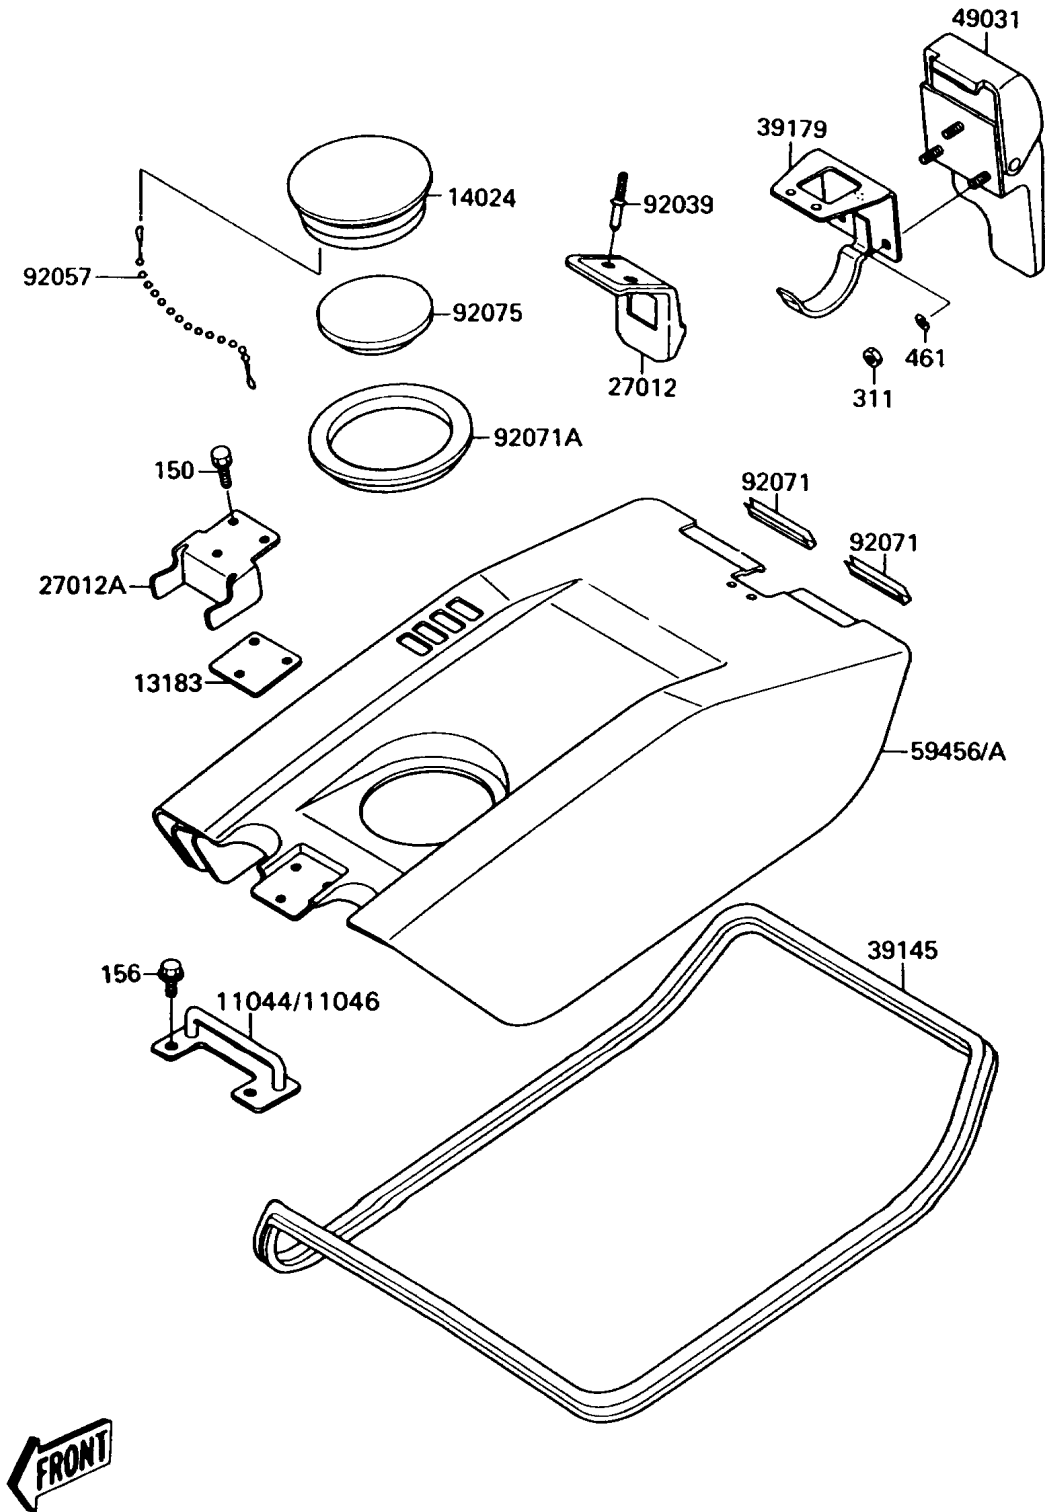

1988 300 SX

PARTS DIAGRAM

Engine Hood

(F3142)

1988 300 SX

PARTS LIST

Engine Hood

Kawasaki

Let the Good Times Roll®

ITEM NAME

PART NUMBER

QUANTITY
