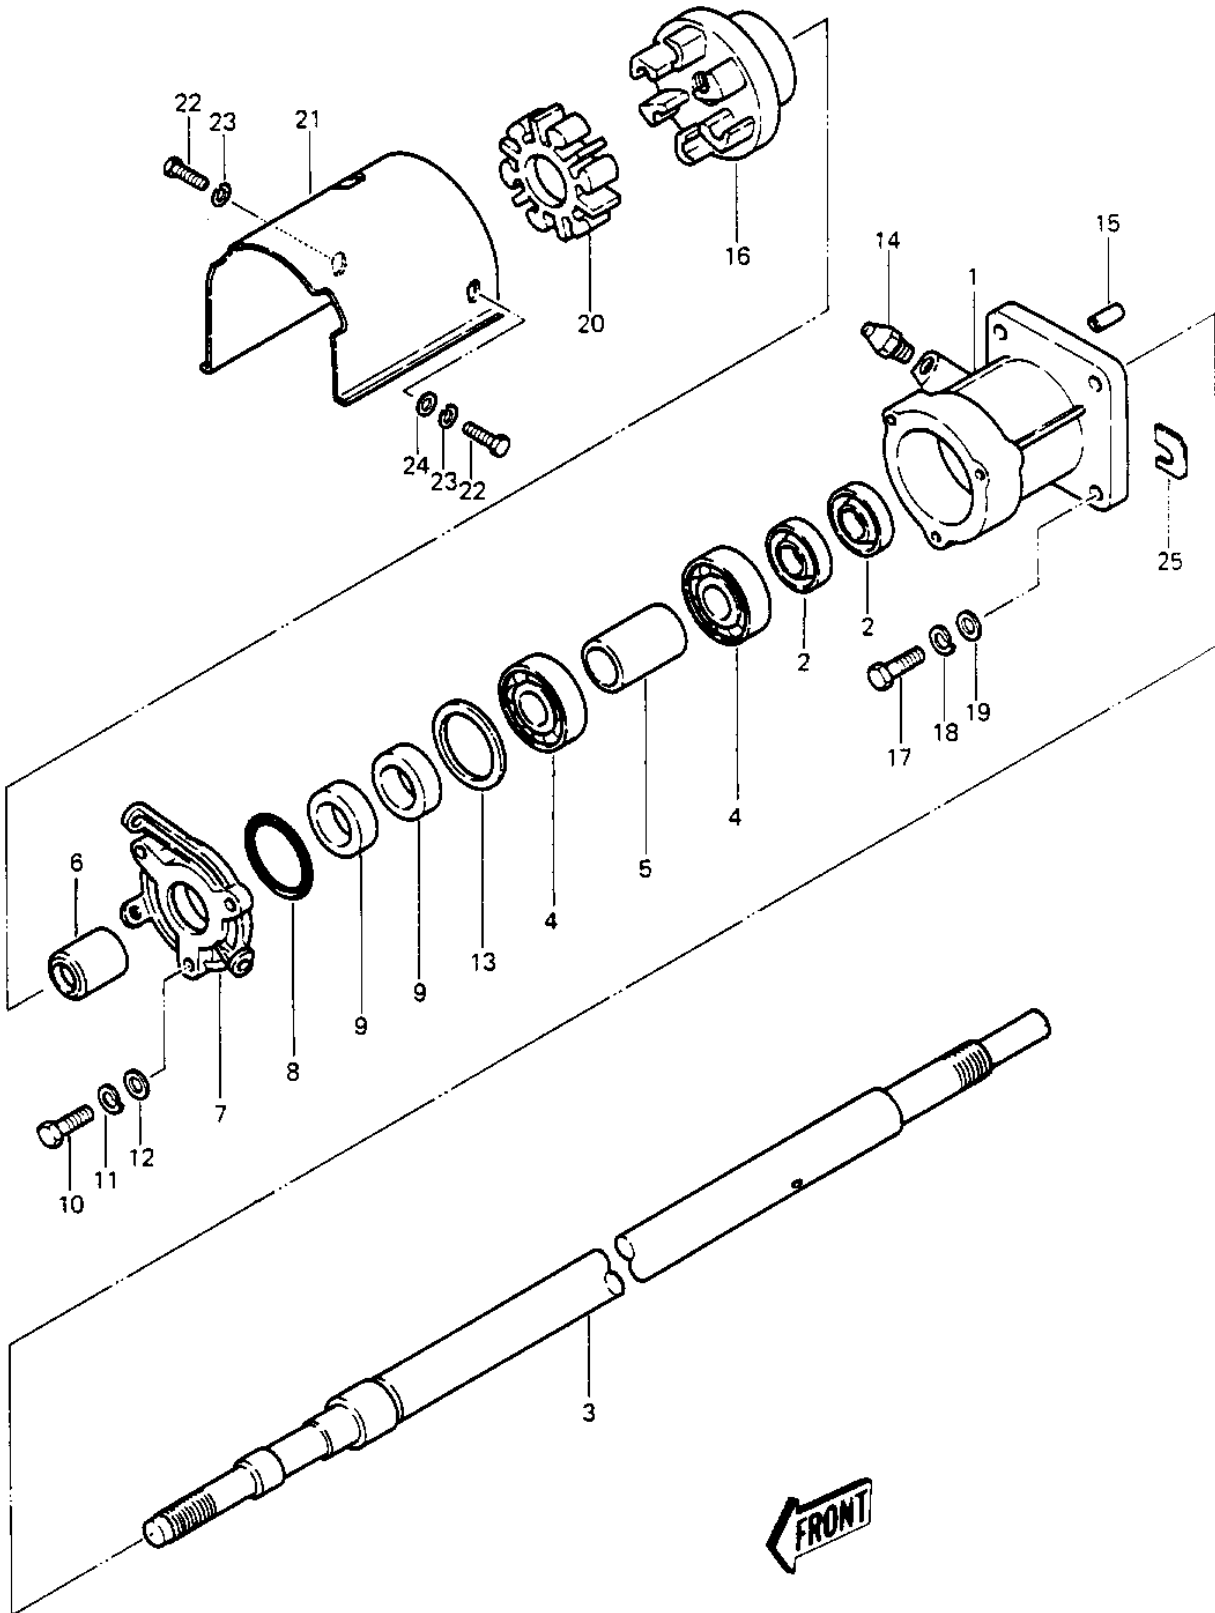

1984 JS440

PARTS DIAGRAM

DRIVE SHAFT ('84-'86 JS440-A8/A9/A10)

1984 JS440

PARTS LIST

DRIVE SHAFT ('84-'86 JS440-A8/A9/A10)

ITEM NAME

PART NUMBER

QUANTITY
