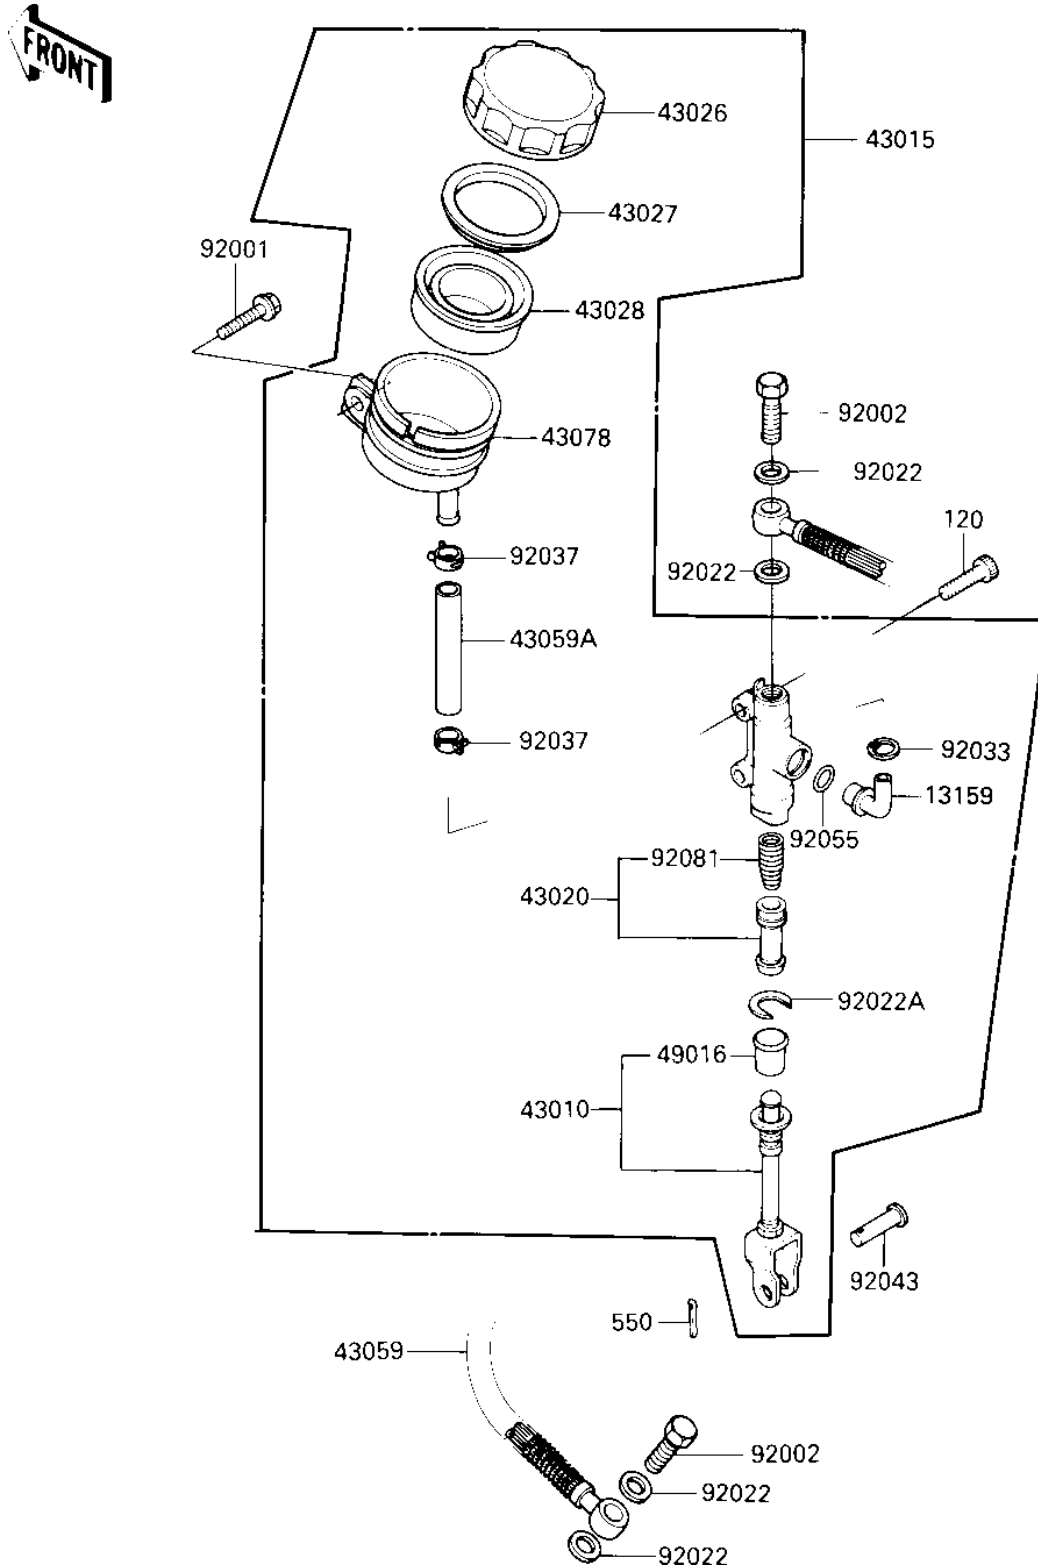

1986 Ninja[®]

PARTS DIAGRAM

REAR MASTER CYLINDER

EX293 (11/83)

1986 Ninja®

PARTS LIST

REAR MASTER CYLINDER

ITEM NAME	PART NUMBER	QUANTITY
CONNECTOR,RR MASTER C (Ref # 13159)	13159-1052	1
ROD-ASSY-BRAKE (Ref # 43010)	43010-1053	1
CYLINDER-ASSY-MASTER, (Ref # 43015)	43015-1261	1
PISTON-COMP-BRAKE (Ref # 43020)	43020-1057	1
CAP-BRAKE (Ref # 43026)	43026-1051	1
PLATE-DIAPHRAGM (Ref # 43027)	43027-1051	1
DIAPHRAGM (Ref # 43028)	43028-1057	1
HOSE-BRAKE,RR,L=480 (Ref # 43059)	43059-1261	1
HOSE-BRAKE (Ref # 43059A)	43059-1283	1
RESERVOIR (Ref # 43078)	43078-1054	1
COVER-SEAL (Ref # 49016)	49016-1103	1
BOLT,6X20 (Ref # 92001)	92001-1460	1
BOLT,OIL,L=23 (Ref # 92002)	92002-1888	2
WASHER-OIL BOLT (Ref # 92022)	43067-001	4
WASHER (Ref # 92022A)	92022-1601	1
RING-SNAP,20.5MM (Ref # 92033)	92033-1186	1
CLAMP (Ref # 92037)	92037-1547	2
PIN (Ref # 92043)	92043-1013	1
RING-O (Ref # 92055)	92055-1251	1
SPRING (Ref # 92081)	92081-1737	1
BOLT (Ref # 120)	120P0835	2
PIN COTTER 2.0X15 (Ref # 550)	550D2015	1