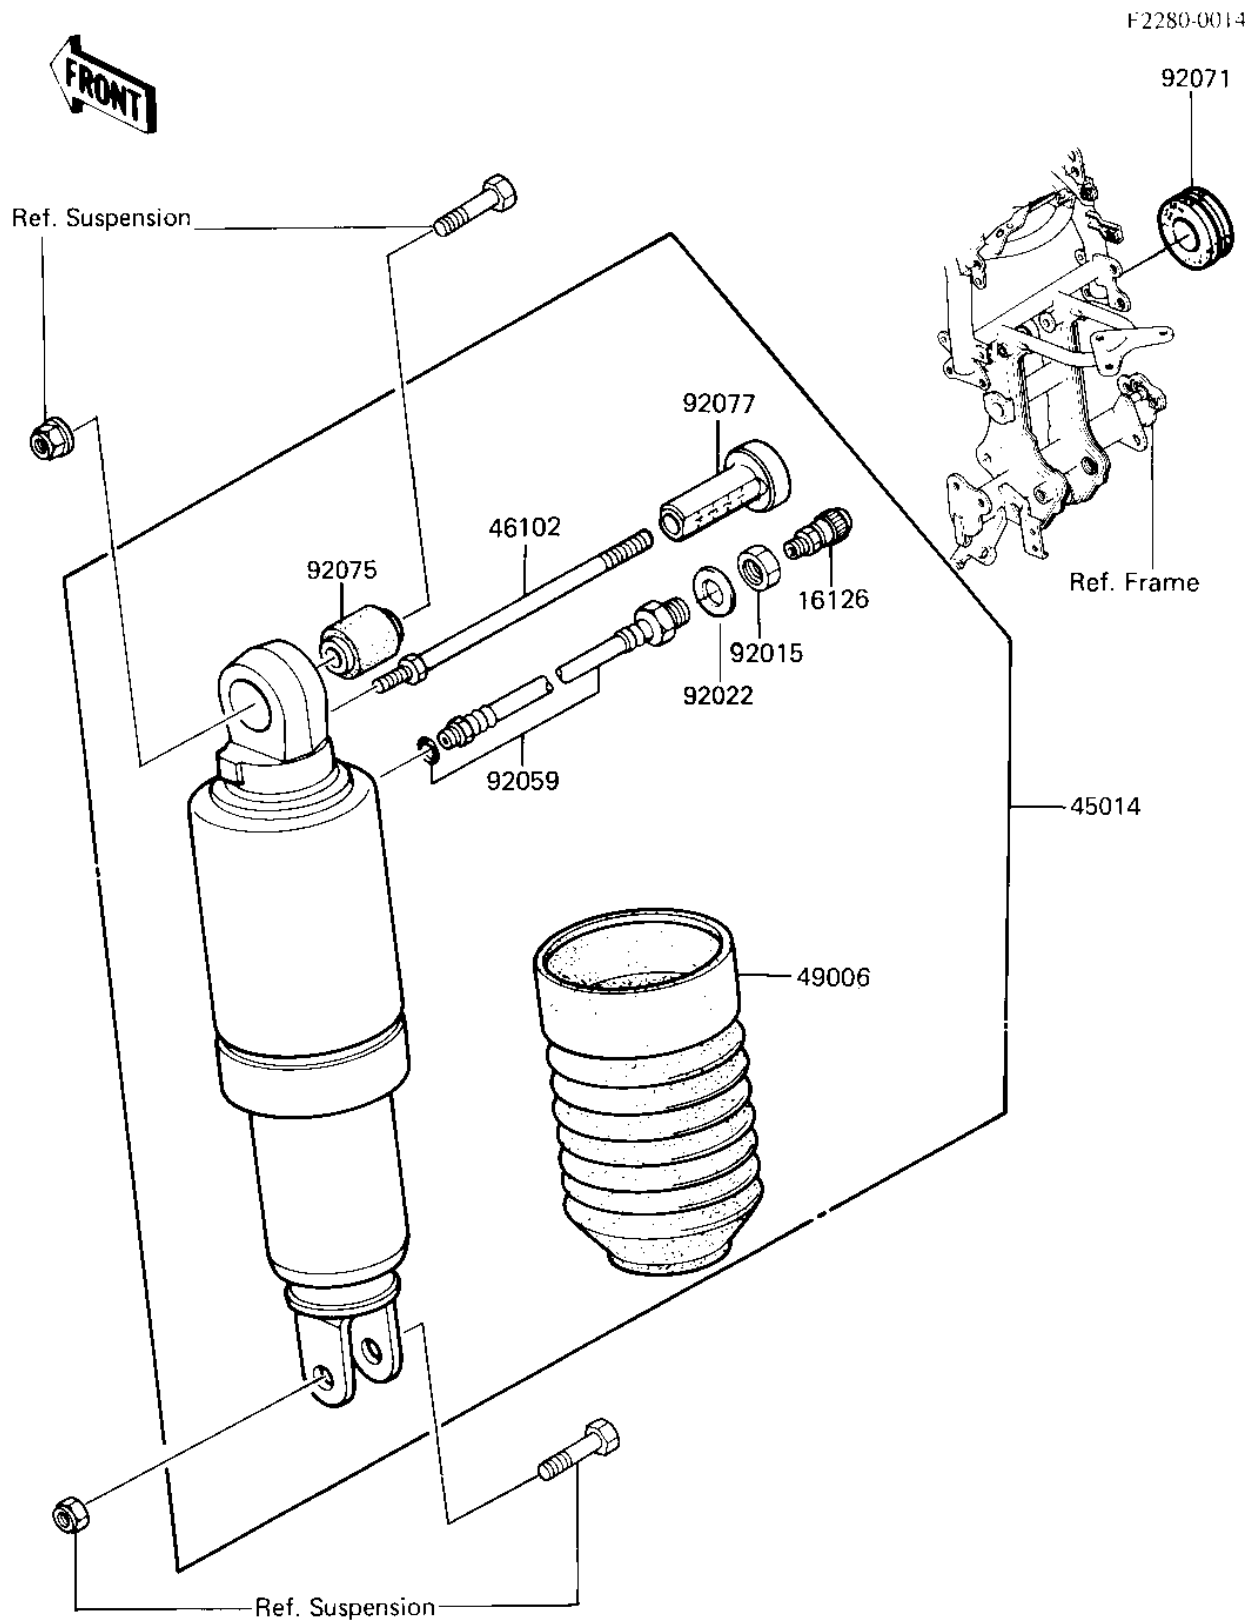

1986 Ninja®

PARTS DIAGRAM

SHOCK ABSORBER