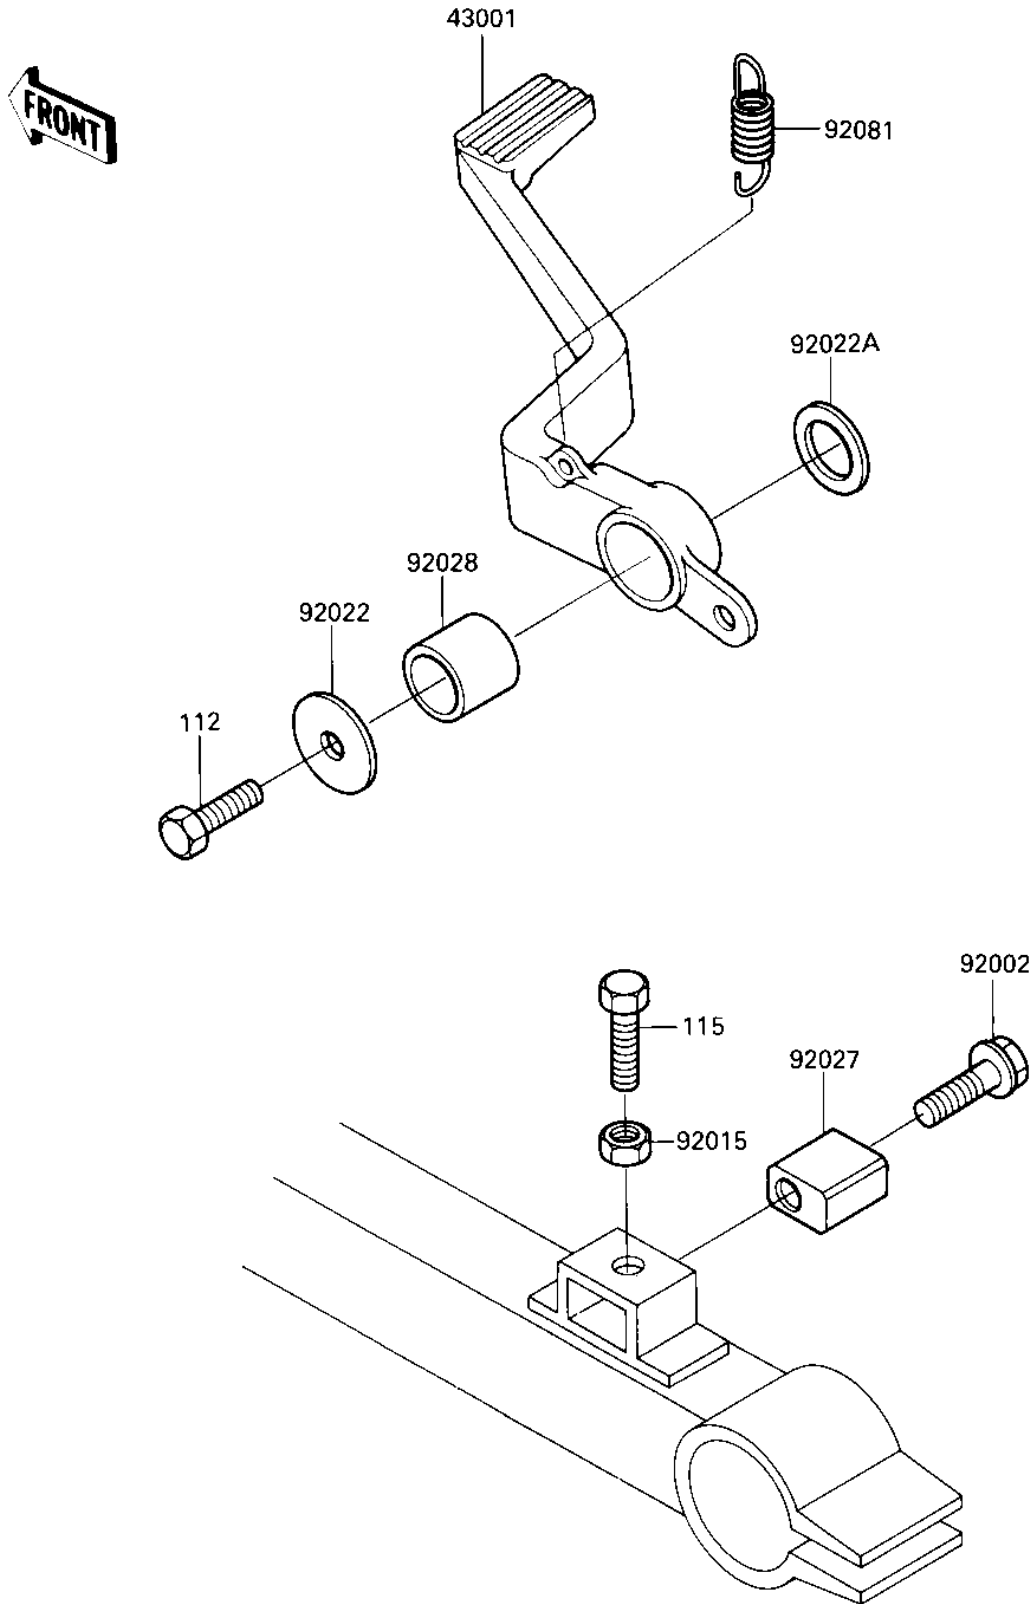

1986 Ninja[®]

PARTS DIAGRAM

BRAKE PEDAL

F2260-0137

1986 Ninja®

PARTS LIST BRAKE PEDAL

Kawasaki
Let the Good Times Roll®

ITEM NAME

PART NUMBER

QUANTITY
