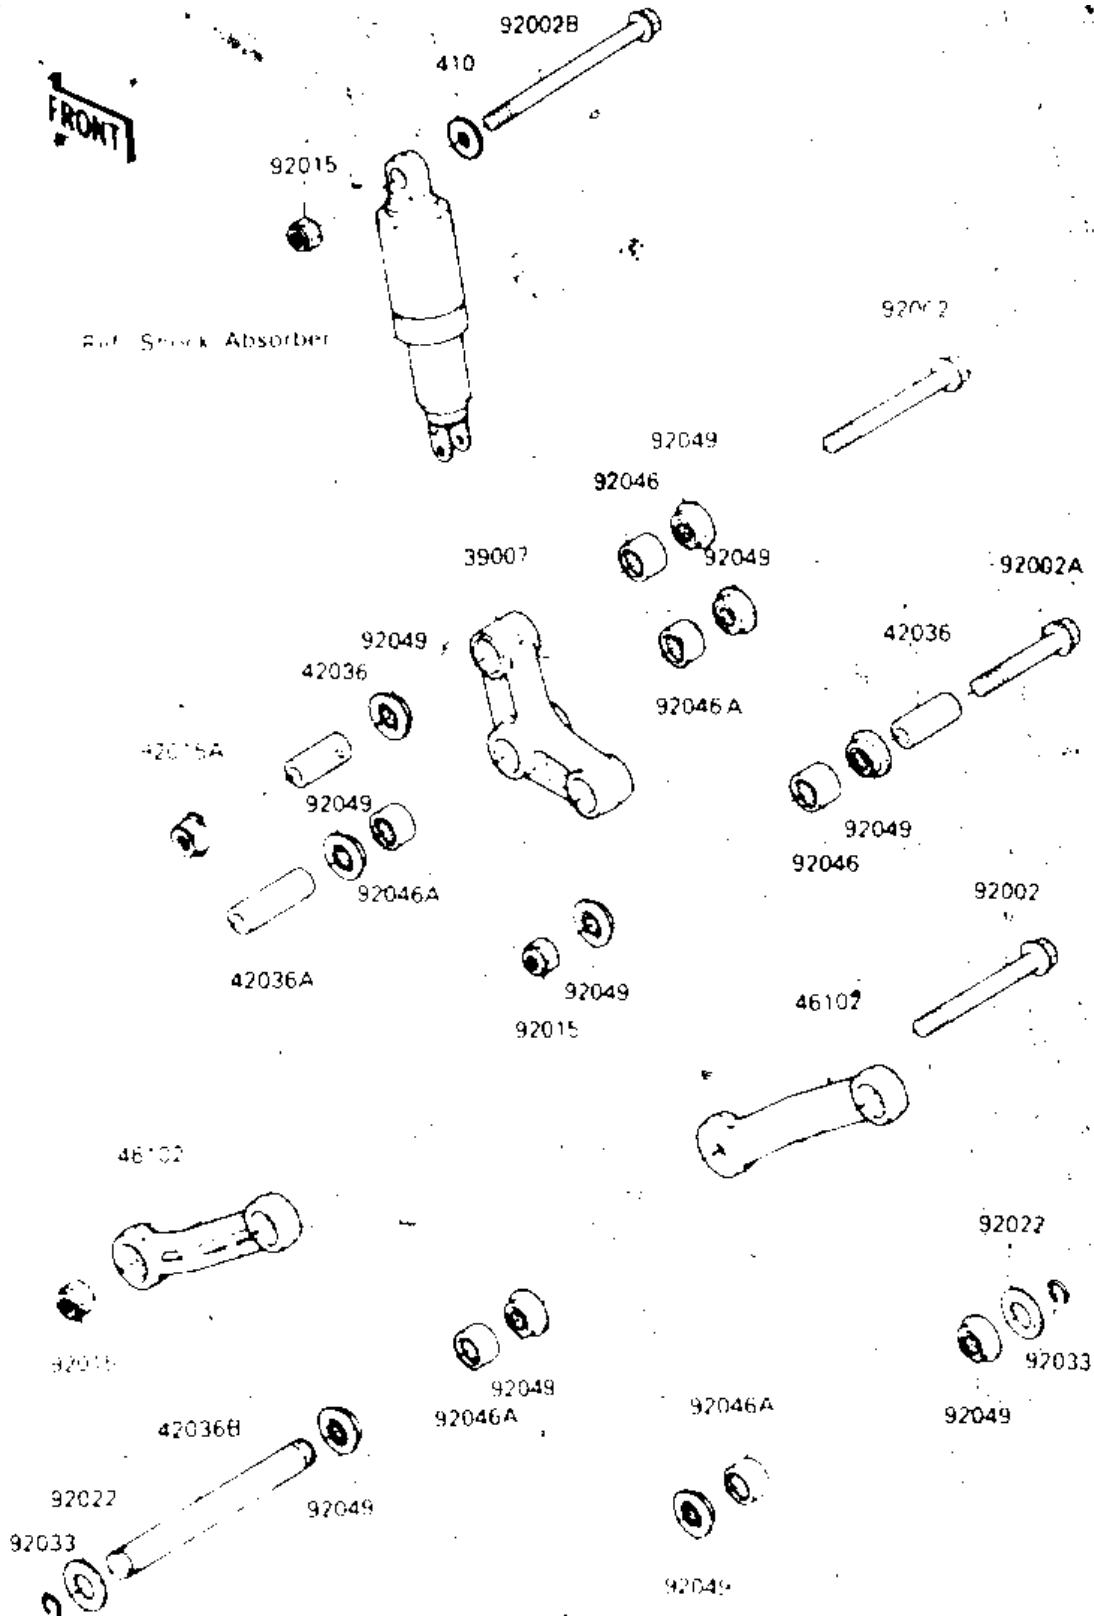

1986 Ninja®

PARTS DIAGRAM

REAR SUSPENSION