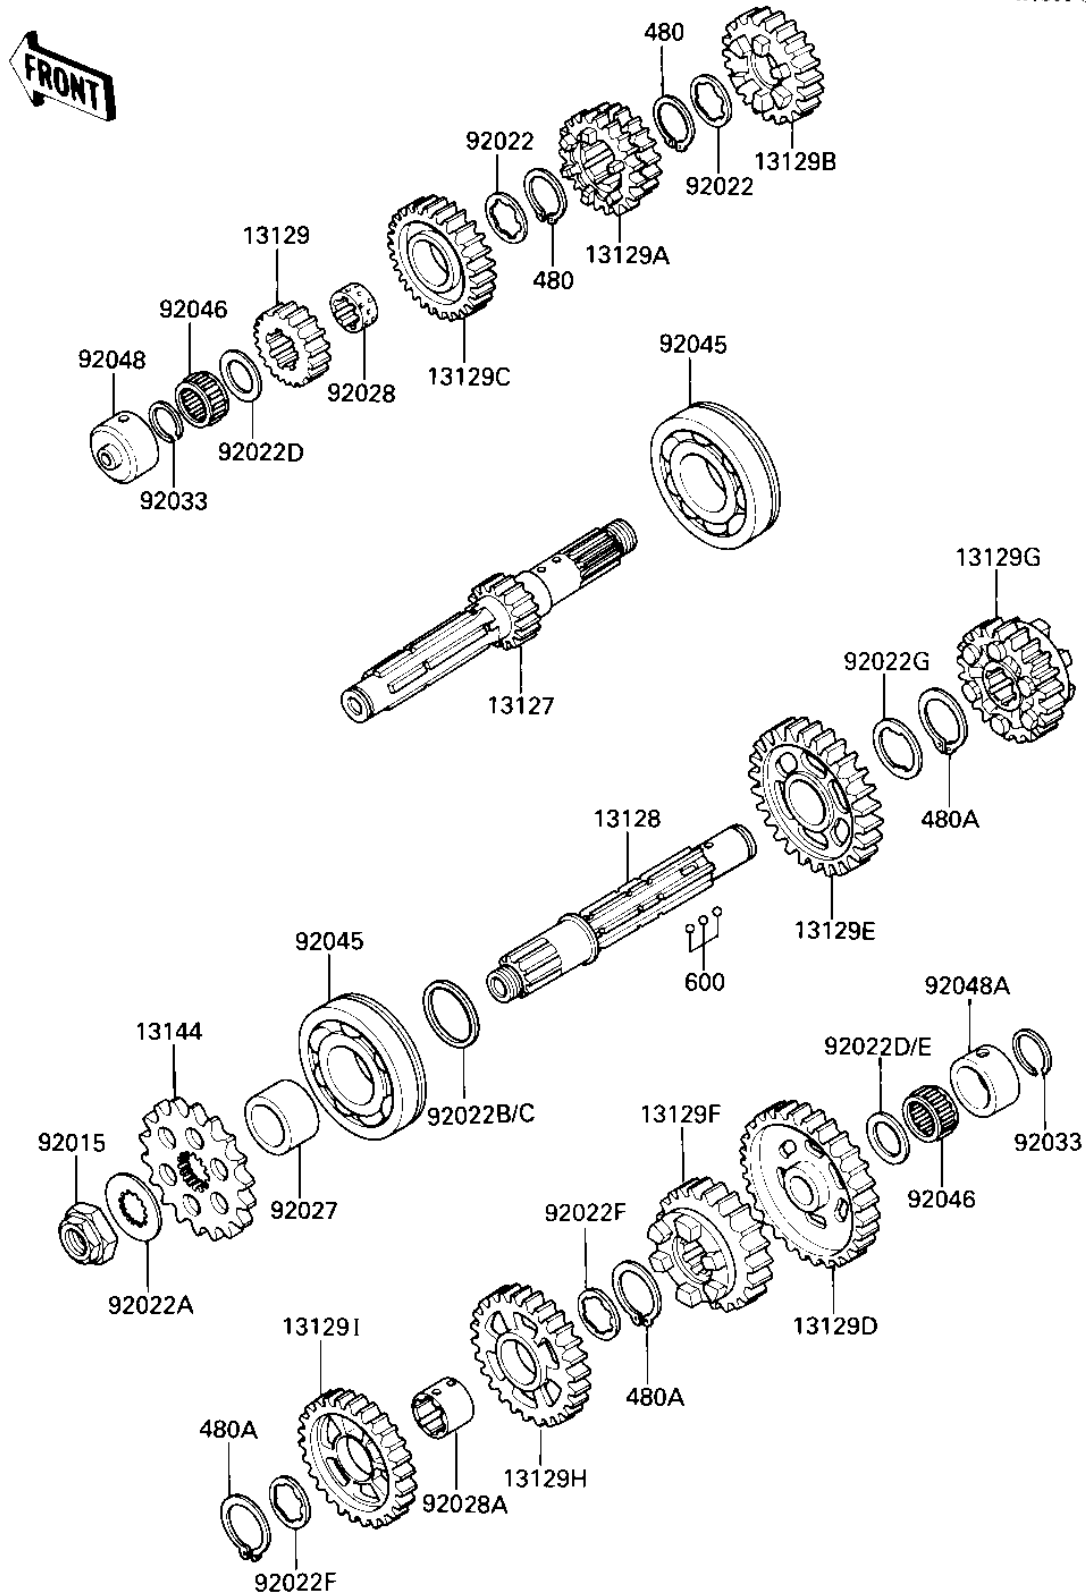

1986 Ninja®

PARTS DIAGRAM

TRANSMISSION (E/NO.043004 -)

E1361-0142

1986 Ninja®

PARTS LIST

TRANSMISSION (E/NO.043004 -)

ITEM NAME	PART NUMBER	QUANTITY
SHAFT-TRANSMISSION IN (Ref # 13127)	13127-1108	1
SHAFT-TRANSMISSION (Ref # 13128)	13128-1113	1
GEAR,INPUT 2ND,19T (Ref # 13129)	13129-1530	1
GEAR,INPUT 3RD&4TH,22 (Ref # 13129A)	13129-1531	1
GEAR,INPUT 5TH,26T (Ref # 13129B)	13129-1532	1
GEAR,INPUT TOP,28T (Ref # 13129C)	13129-1533	1
GEAR,OUTPUT LOW,42T (Ref # 13129D)	13129-1534	1
GEAR,OUTPUT 2ND,38T (Ref # 13129E)	13129-1535	1
GEAR,OUTPUT 5TH,30T (Ref # 13129F)	13129-1538	1
GEAR,OUTPUT TOP,29T (Ref # 13129G)	13129-1539	1
GEAR,OUTPUT 3RD,35T (Ref # 13129H)	13129-1773	1
GEAR,OUTPUT 4TH,32T (Ref # 13129I)	13129-1774	1
SPROCKET-OUTPUT,17T (Ref # 13144)	13144-1106	1
NUT,20MM (Ref # 92015)	92015-1210	1
WASHER,LOCK (O.D=35) (Ref # 92022)	92022-1077	2
WASHER (Ref # 92022A)	92200-1060	1
WASHER,28.3X34X0.5 (Ref # 92022B)	92022-1572	AR
WASHER,28.3X34X0.3 (Ref # 92022C)	92022-1626	AR
WASHER,PLAIN,22MM (Ref # 92022D)	92022-212	2
WASHER,PLAIN,22MM (Ref # 92022E)	92022-213	AR
WASHER THRUST,28MM (Ref # 92022F)	92024-043	2
WASHER,LOCK (Ref # 92022G)	92024-069	1
COLLAR (Ref # 92027)	92143-1431	1
BUSHING,TOP GEAR (Ref # 92028)	92028-1124	1
BUSHING,OUTPUT 3RD&4T (Ref # 92028A)	92028-1363	1
CIRCLIP,25MM (Ref # 92033)	92033-025	2
BEARING-BALL (Ref # 92045)	92045-1186	2
BEARING,PK223013.8 (Ref # 92046)	92046-031	2
RACE,INPUT SHAFT (Ref # 92048)	92048-1052	1

1986 Ninja®

PARTS LIST

TRANSMISSION (E/NO.043004 -)

ITEM NAME	PART NUMBER	QUANTITY
RACE,30X38X15 (Ref # 92048A)	92048-1053	1
CIRCLIP 28MM (Ref # 480)	480J2800	2
CIRCLIP (Ref # 480A)	480J2900	3
BALL STEEL 5/32' (Ref # 600)	600A0500	3