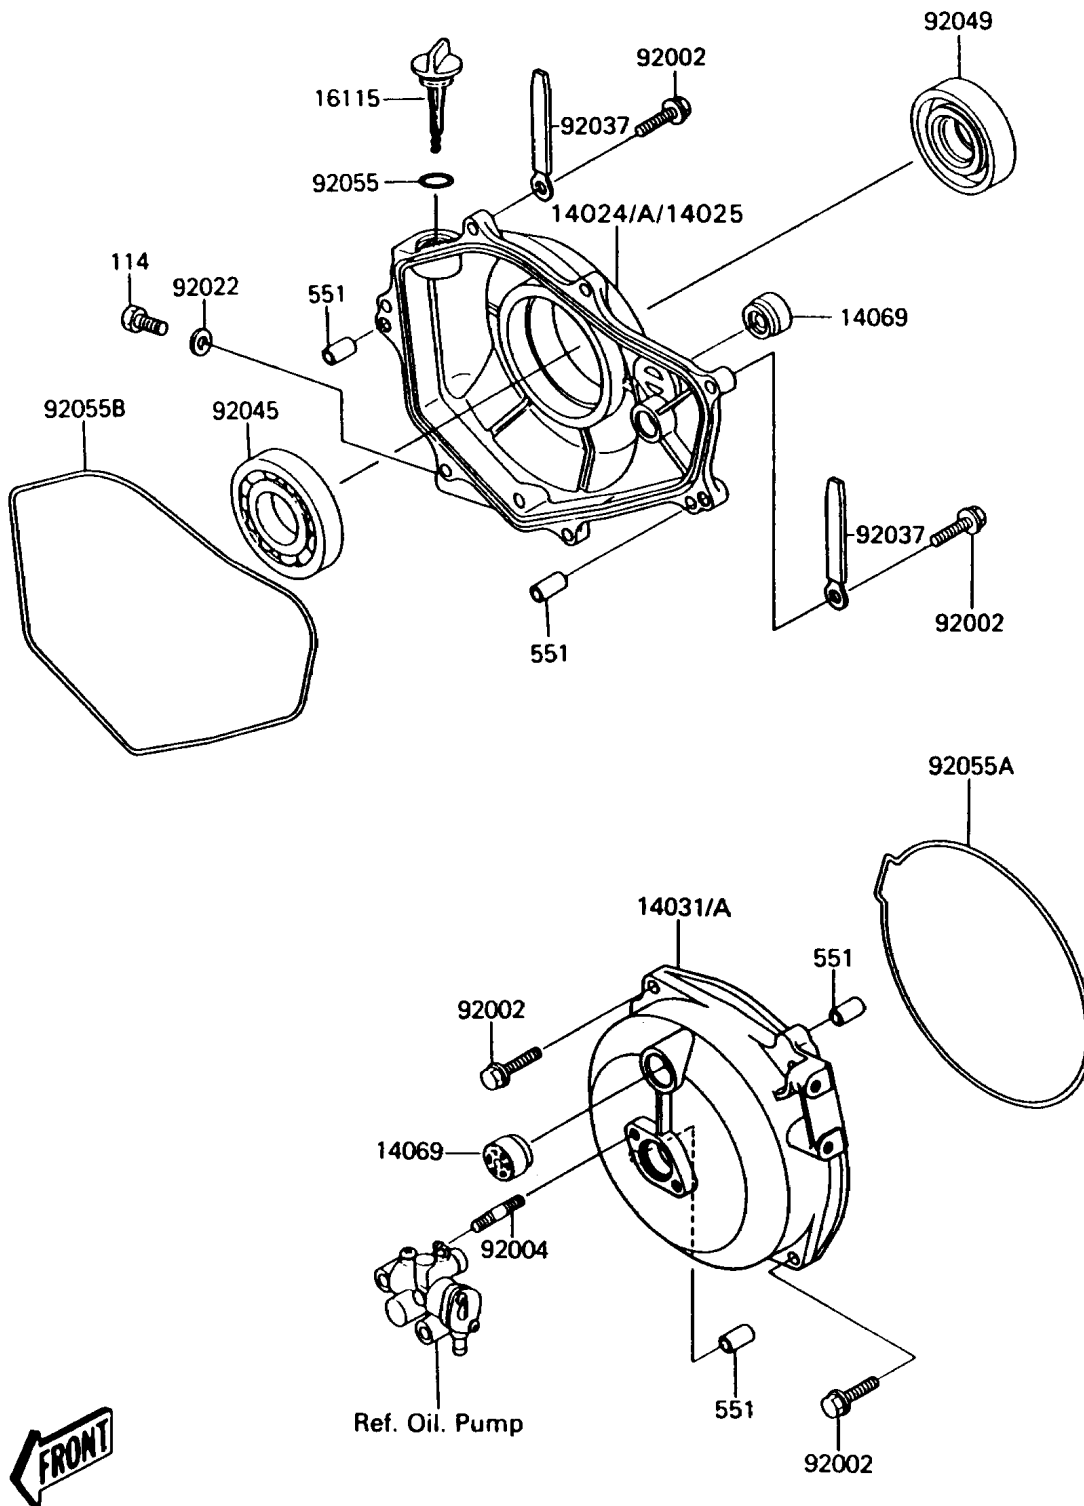

1991 300 SX

PARTS DIAGRAM

Engine Cover(s)

(E1431)

1991 300 SX

PARTS LIST

Engine Cover(s)

ITEM NAME	PART NUMBER	QUANTITY
COVER,CLUTCH ONEWAY (Ref # 14024A)	14024-3812	1
COVER-GENERATOR (Ref # 14031A)	14031-3709	1
BREATHER (Ref # 14069)	14069-3702	2
CAP-OIL FILLER (Ref # 16115)	16115-3701	1
BOLT,6X25 (Ref # 92002)	92002-3714	11
STUD (Ref # 92004)	92004-3710	2
WASHER,8.2X16X1 (Ref # 92022)	92022-1086	1
CLAMP,L=100 (Ref # 92037)	92037-3736	2
BEARING-BALL,16005Z (Ref # 92045)	92045-1030	1
SEAL-OIL,DC254510 (Ref # 92049)	92049-3701	1
RING-O (Ref # 92055)	92055-012	1
RING-O,GENERATOR COVER (Ref # 92055A)	92055-3704	1
RING-O,ONEWAY COVER (Ref # 92055B)	92055-3705	1
BOLT-SMALL (Ref # 114)	114R0814	1
PIN-DOWEL (Ref # 551)	551R0812	4