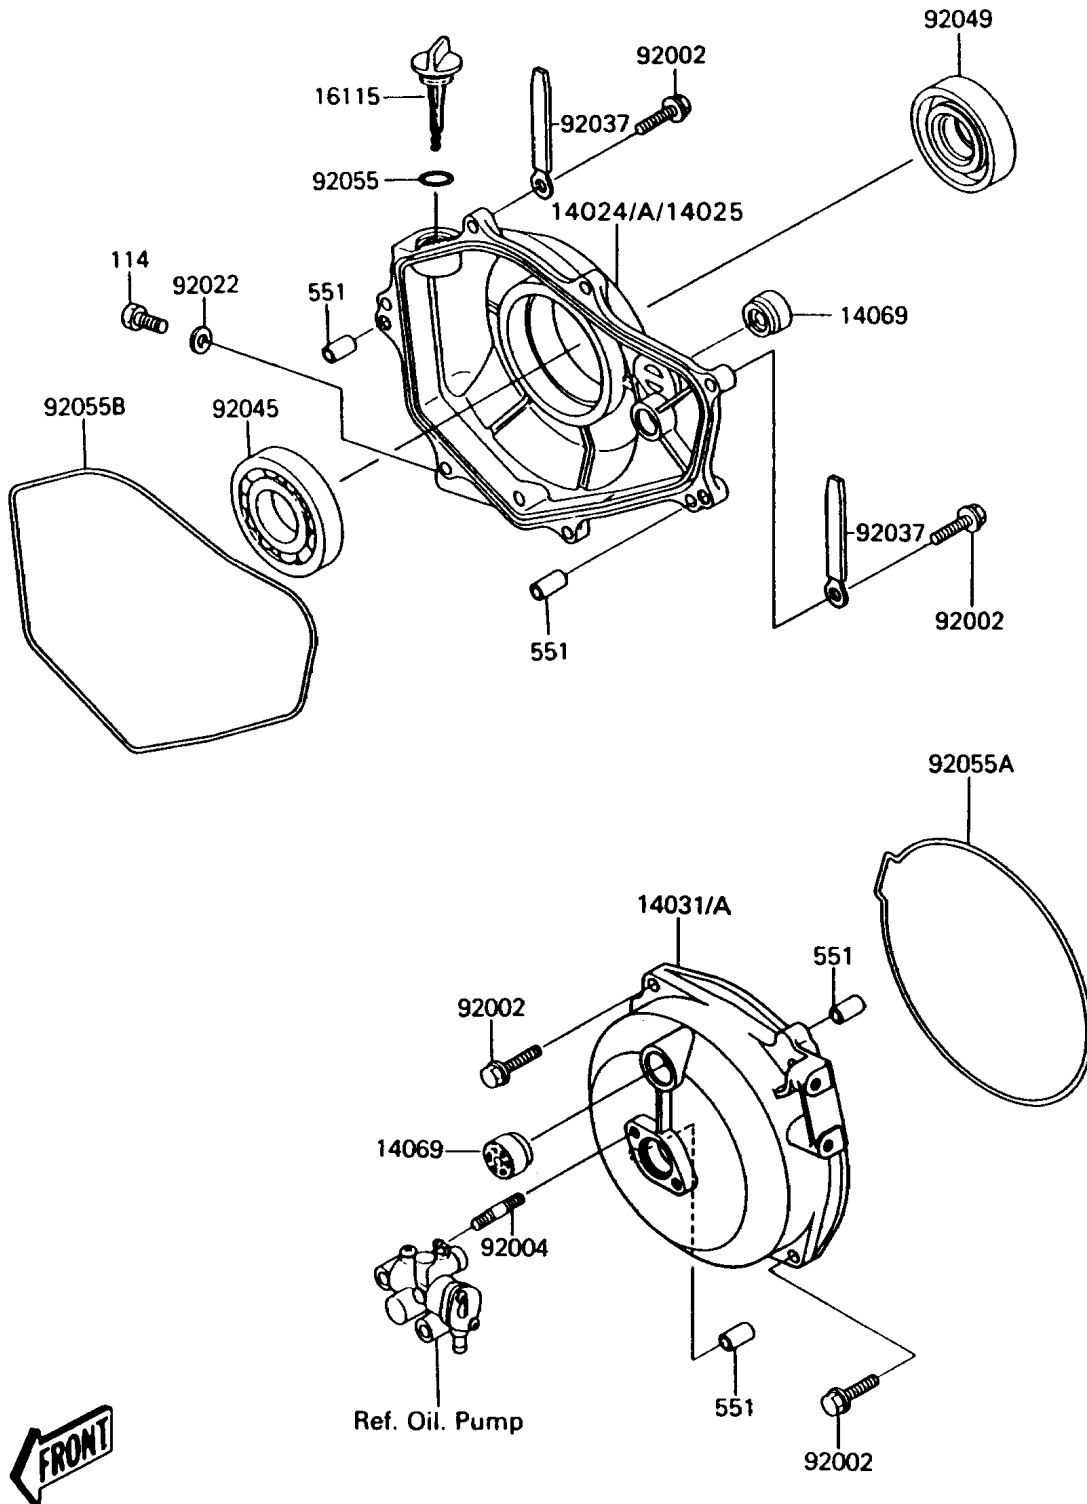

1990 300 SX

PARTS DIAGRAM

Engine Cover(s)

(E1431)

1990 300 SX

PARTS LIST

Engine Cover(s)

ITEM NAME

PART NUMBER

QUANTITY
