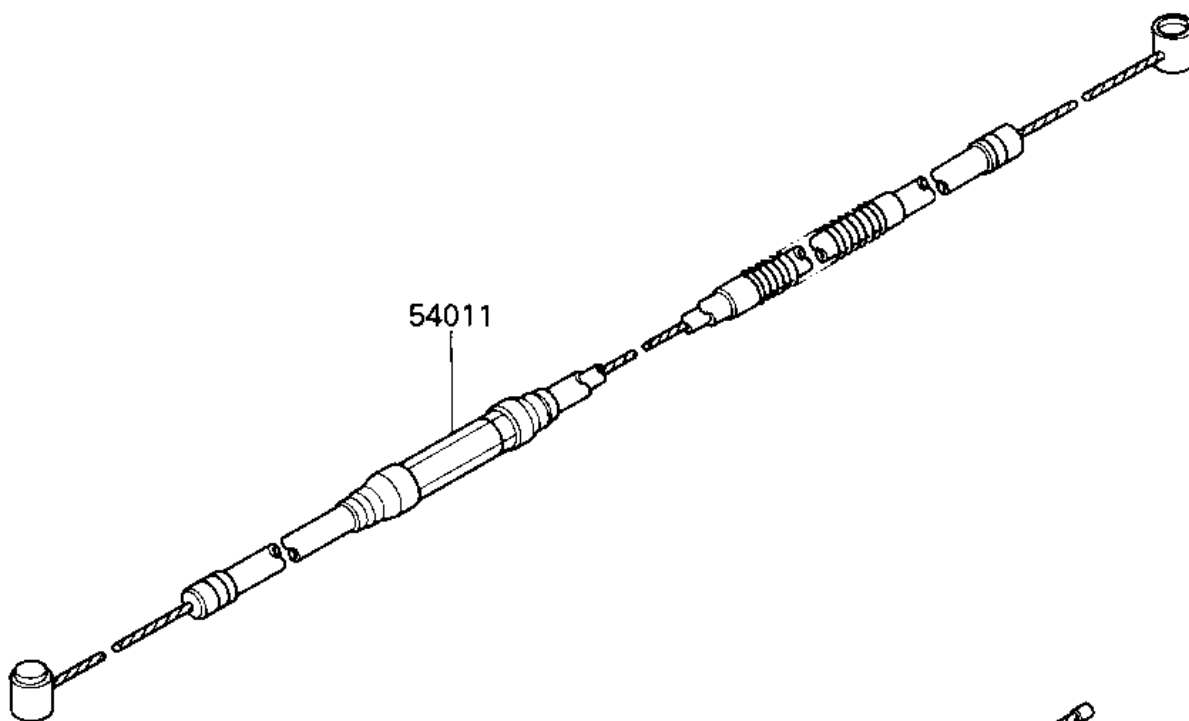

1986 KX250

PARTS DIAGRAM

CABLES

Kawasaki

Let the Good Times Roll®

F2510 0250

1986 KX250

PARTS LIST

CABLES

Kawasaki

Let the Good Times Roll®

ITEM NAME

PART NUMBER

QUANTITY
