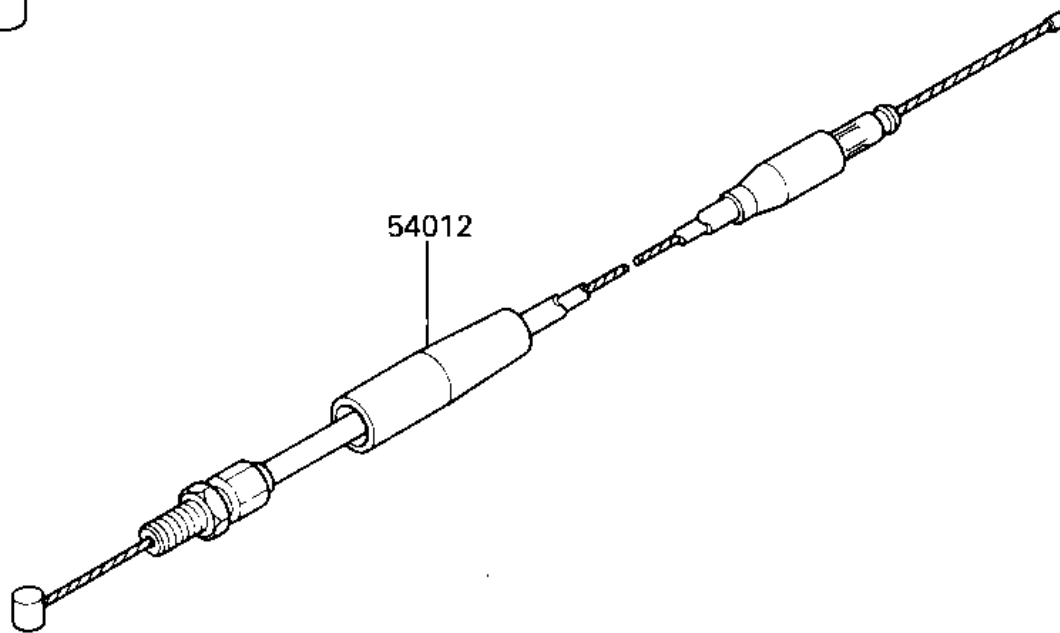

1986 KX250

PARTS DIAGRAM

CABLES

Kawasaki

Let the Good Times Roll®

F2510 0250

1986 KX250

PARTS LIST

CABLES

Kawasaki

Let the Good Times Roll®

ITEM NAME

PART NUMBER

QUANTITY
