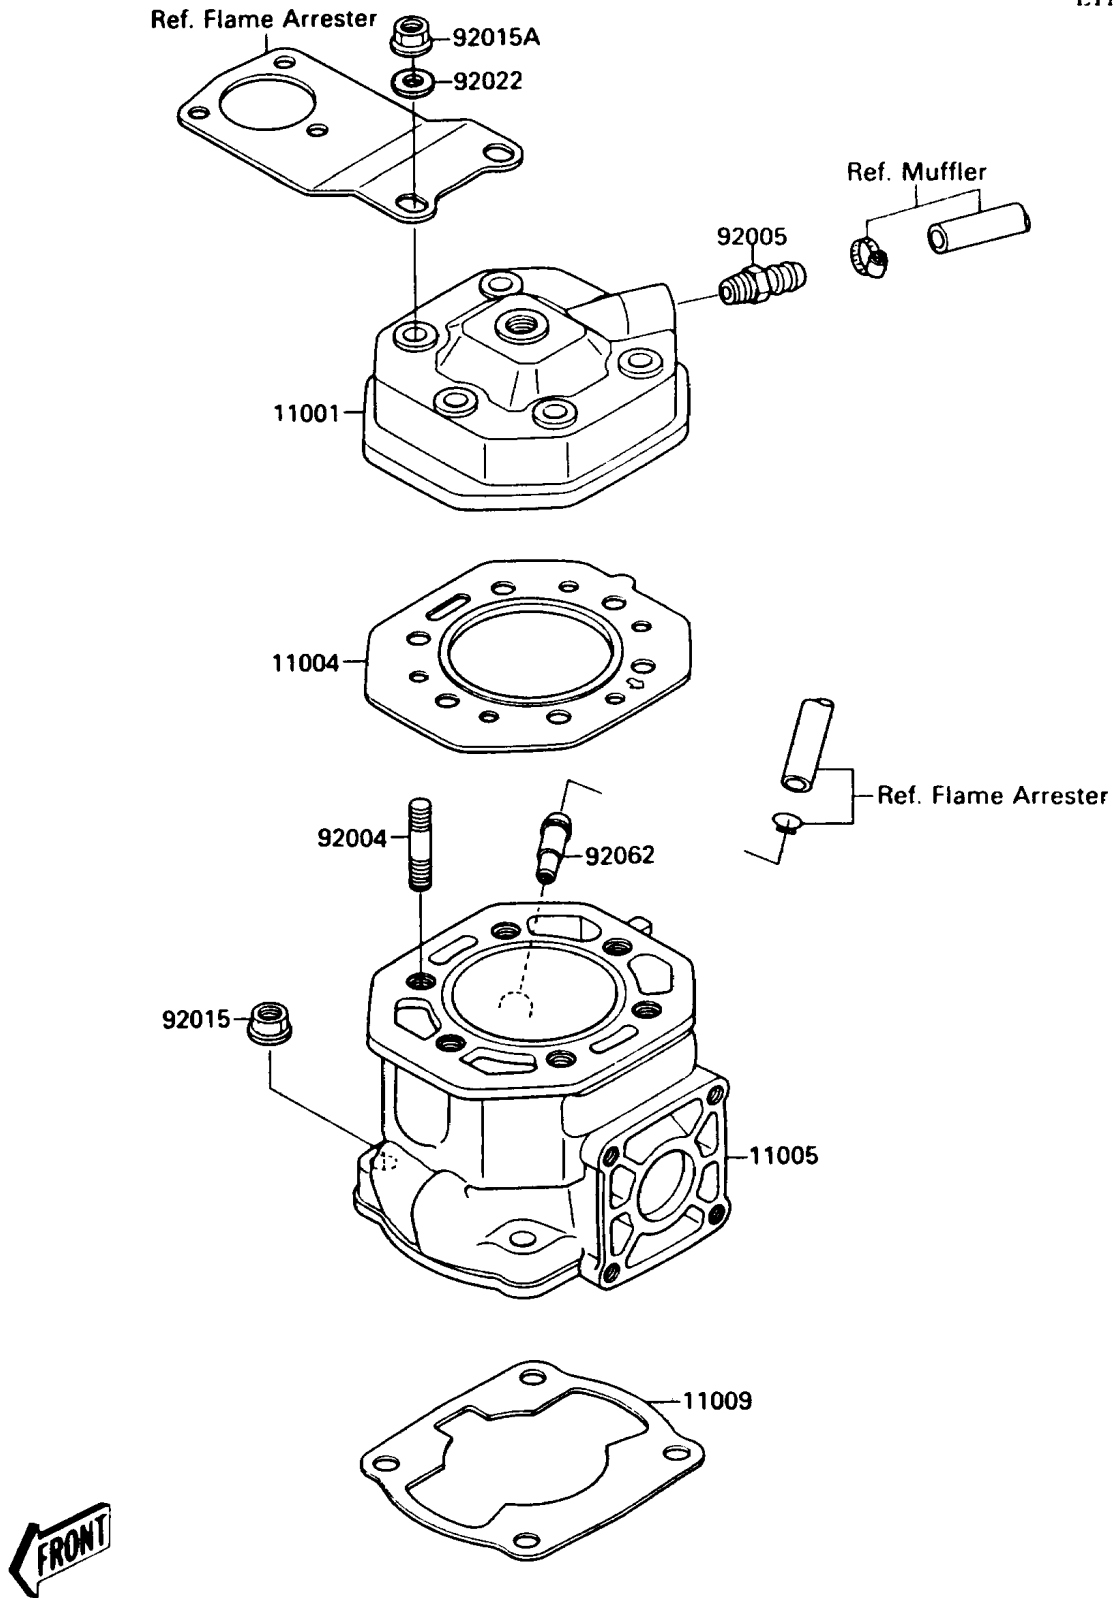

1988 300 SX

PARTS DIAGRAM

Cylinder Head/Cylinder

E1110

1988 300 SX

PARTS LIST

Cylinder Head/Cylinder

ITEM NAME

PART NUMBER

QUANTITY
