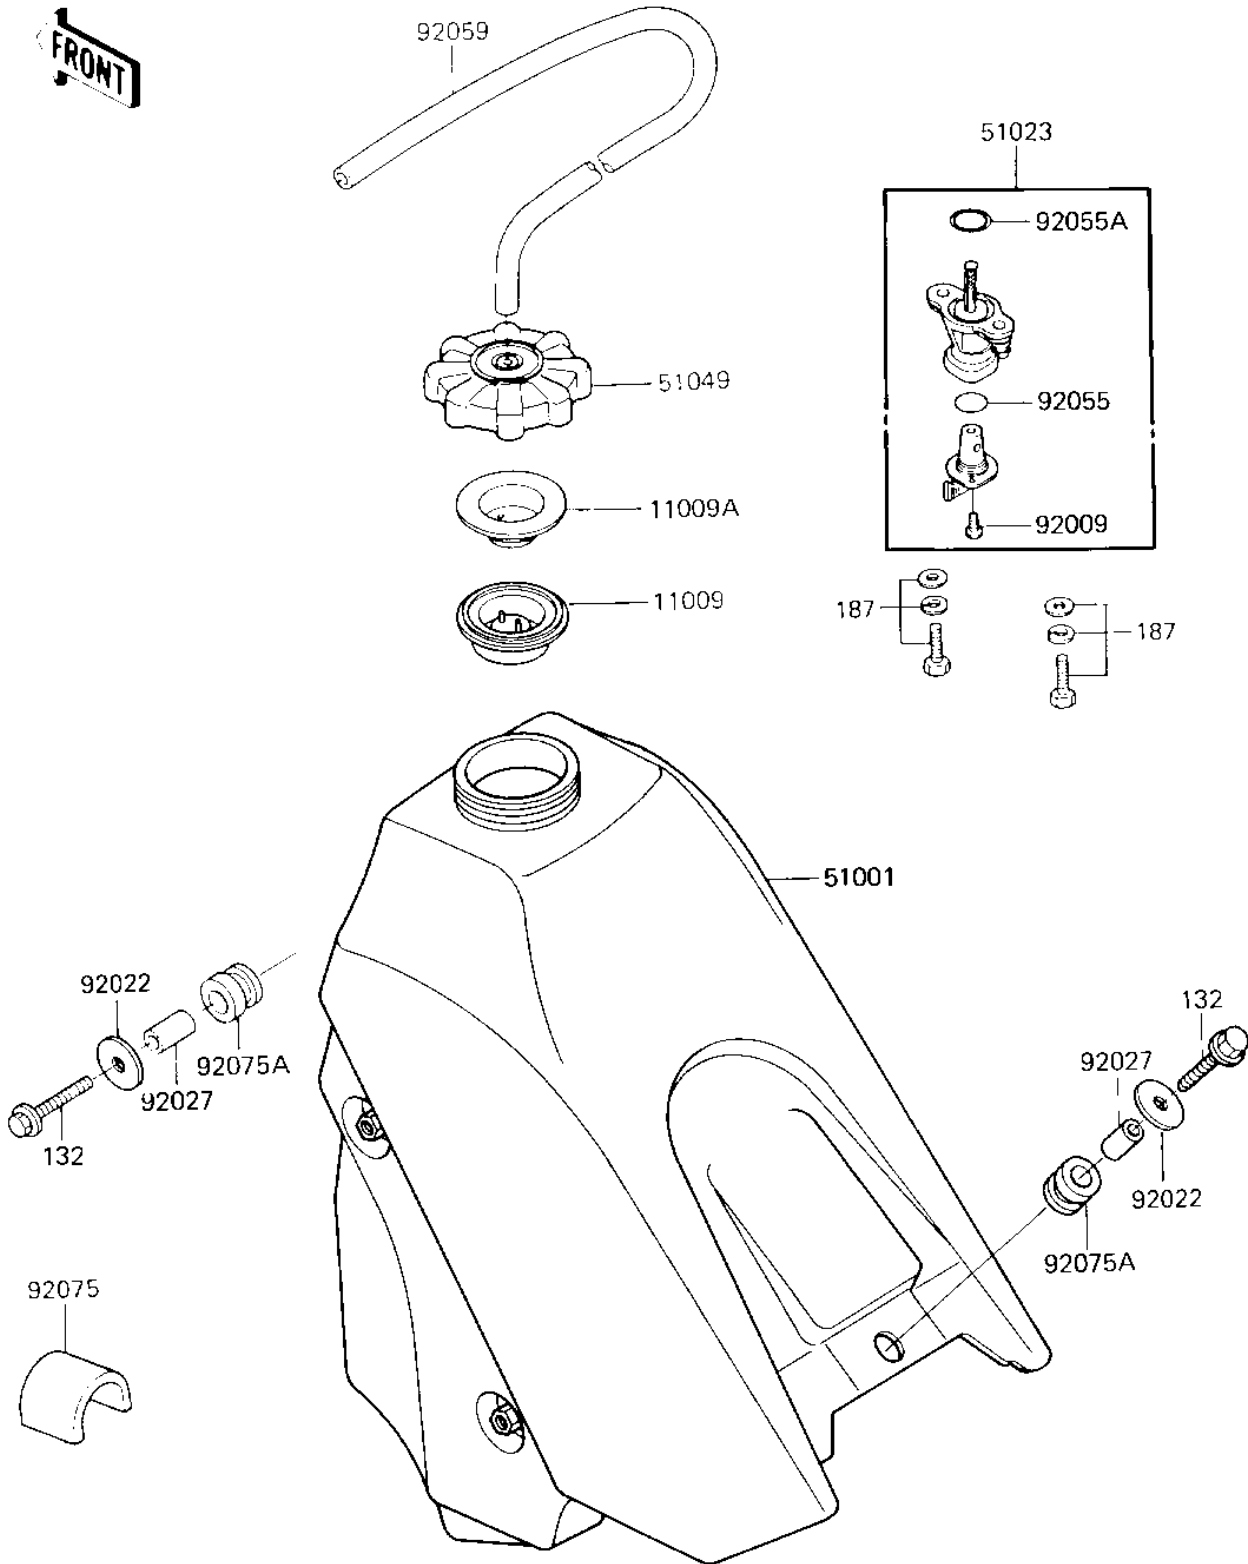

# 1986 KX250

## PARTS DIAGRAM

### FUEL TANK

F-2410-0282

FRONT

## PARTS LIST