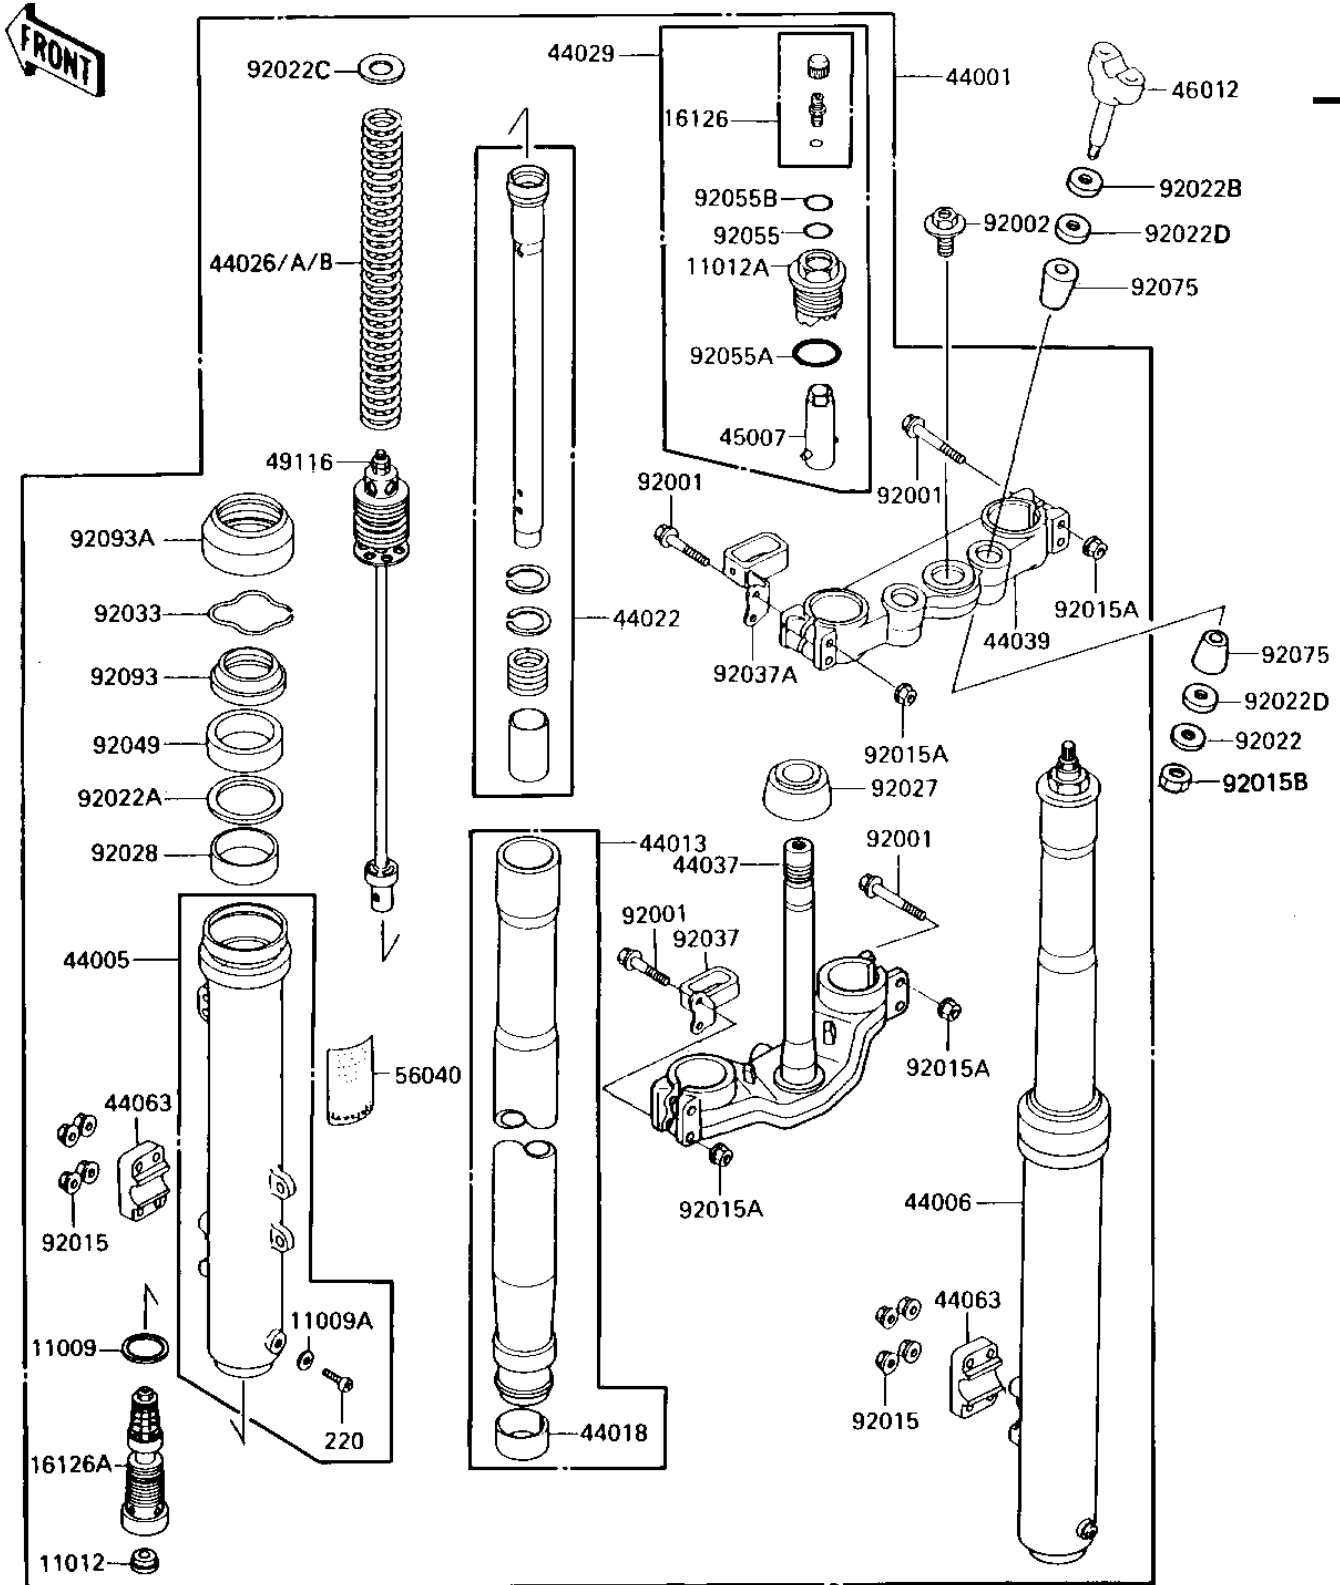

1986 KX250

PARTS DIAGRAM

FRONT FORK

F2340-0264

1986 KX250

PARTS LIST

FRONT FORK

Kawasaki

Let the Good Times Roll®

ITEM NAME

PART NUMBER

QUANTITY
