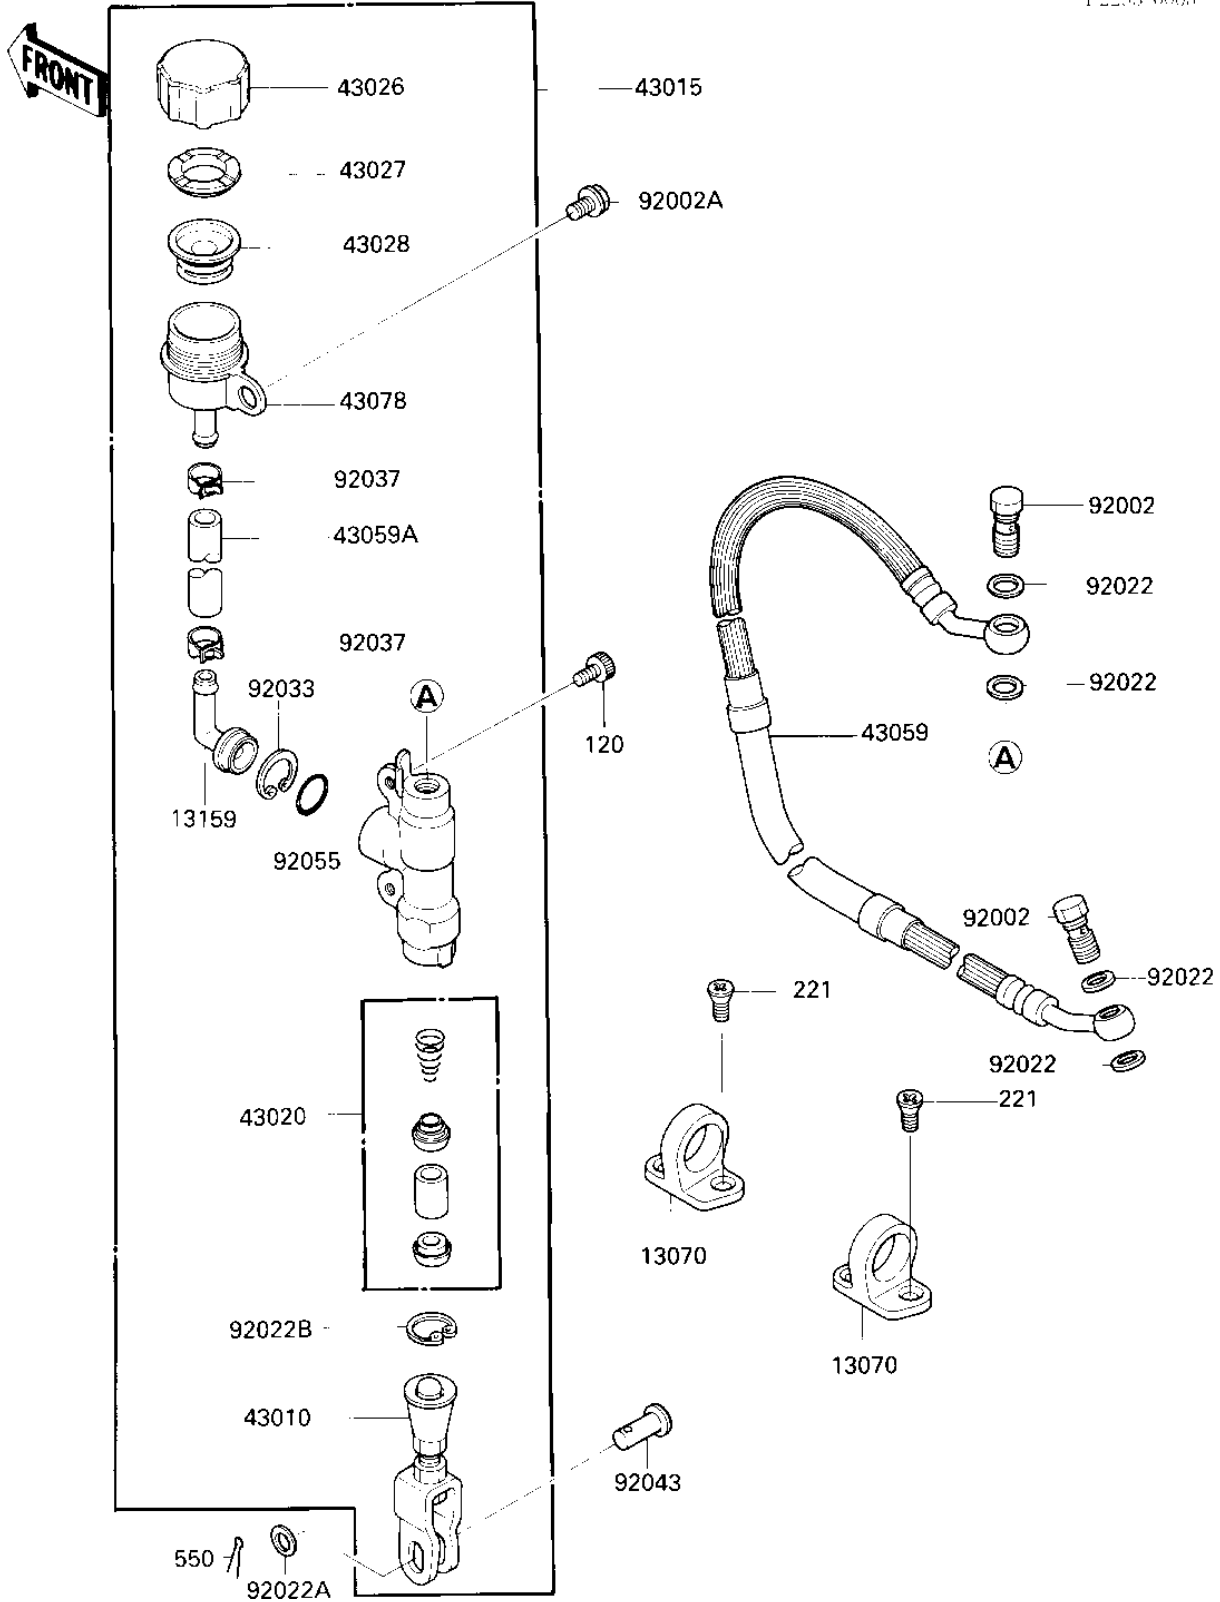

# 1986 KX250

## PARTS DIAGRAM

### REAR MASTER CYLINDER

1-2203-0065

## PARTS LIST